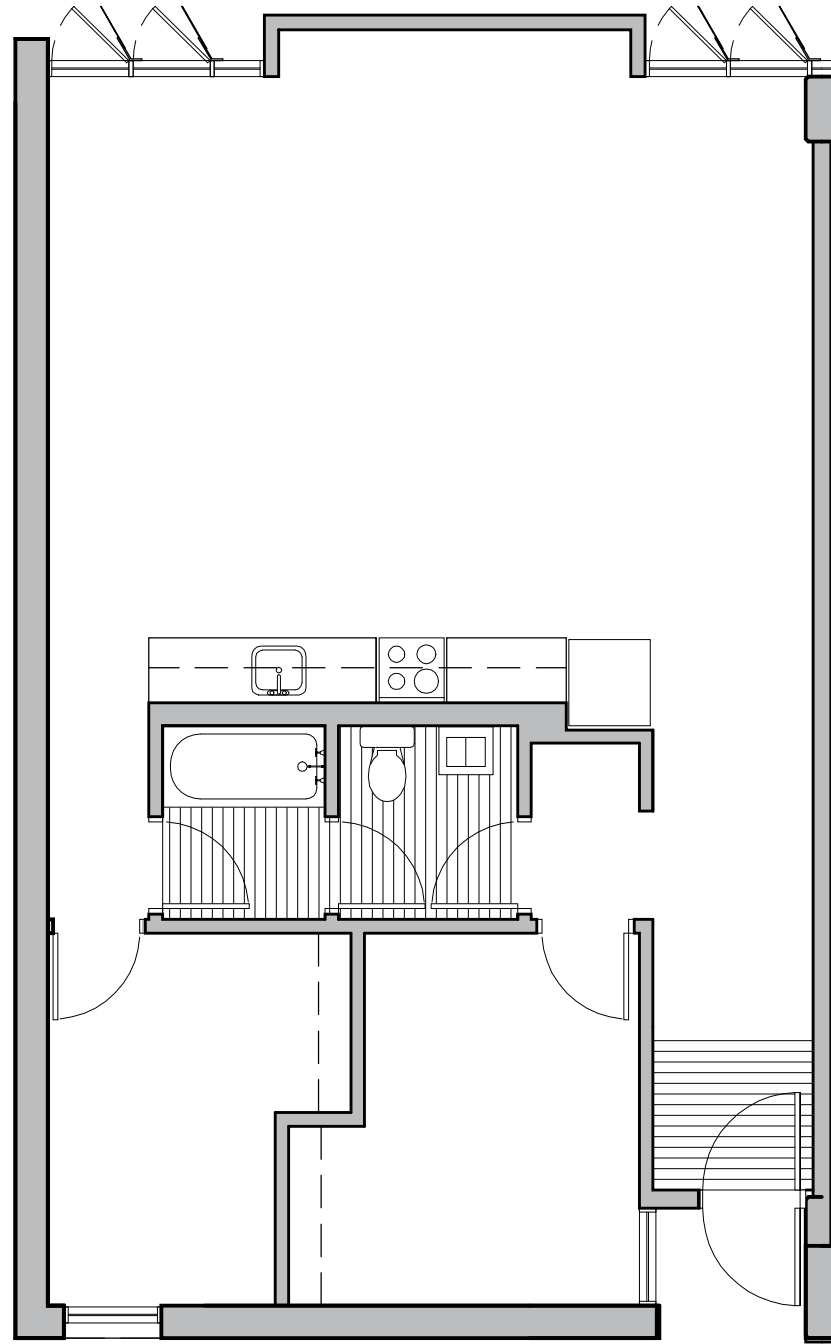

1 BEDROOM FLAT  
UNIT TYPE E  
720 SF

1 BEDROOM FLAT  
UNIT TYPE G  
721 SF

2 BEDROOM FLAT  
UNIT TYPE F  
861 SF

2 BEDROOM FLAT  
UNIT TYPE H  
886 SF

2 BEDROOM TOWNHOUSE - LEVEL 01  
 UNIT TYPE A  
 991 SF

2 BEDROOM TOWNHOUSE - LEVEL 02

2 BEDROOM TOWNHOUSE - LEVEL 01  
 UNIT TYPE C  
 1016 SF

2 BEDROOM TOWNHOUSE - LEVEL 02

3 BEDROOM TOWNHOUSE - LEVEL 01  
 UNIT TYPE B  
 1272 SF

3 BEDROOM TOWNHOUSE - LEVEL 02

3 BEDROOM TOWNHOUSE - LEVEL 01  
 UNIT TYPE D  
 1279 SF

3 BEDROOM TOWNHOUSE - LEVEL 02