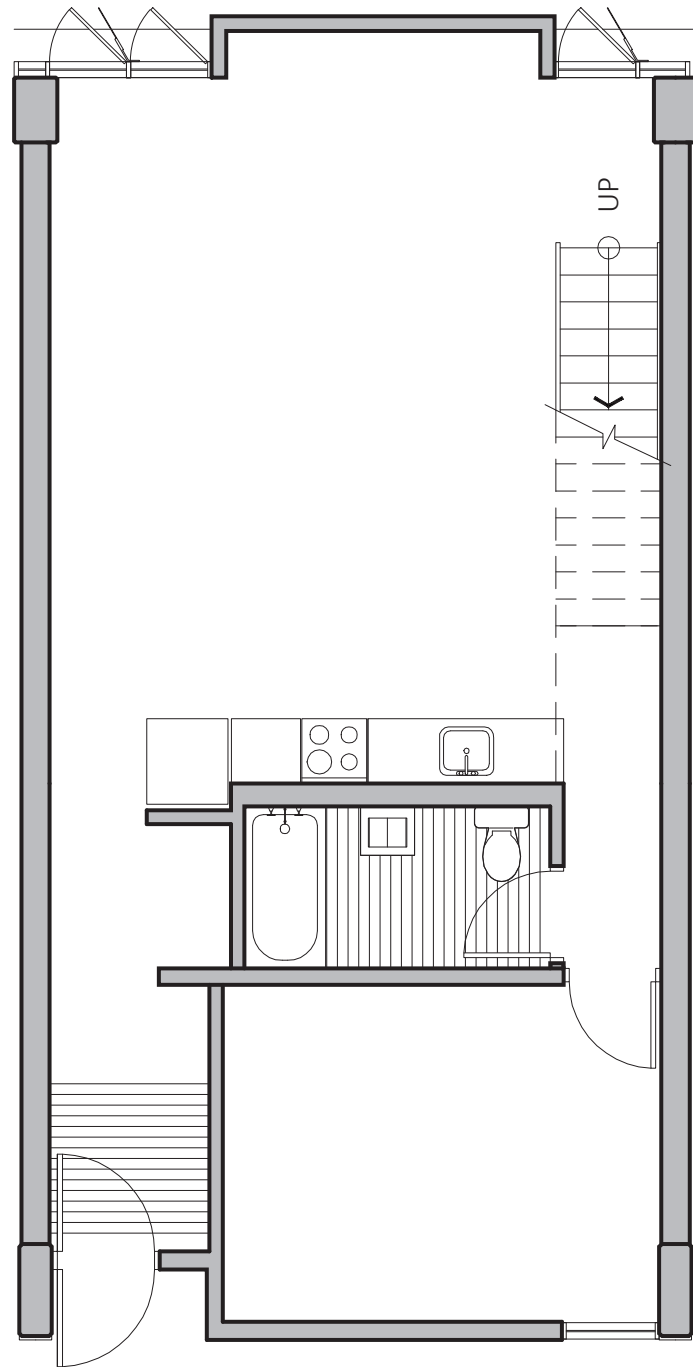

1 BEDROOM FLAT  
UNIT TYPE E  
720 SF

1 BEDROOM FLAT  
UNIT TYPE G  
721 SF

2 BEDROOM FLAT  
UNIT TYPE F  
861 SF

2 BEDROOM FLAT  
UNIT TYPE H  
886 SF

2 BEDROOM TOWNHOUSE - LEVEL 01  
 UNIT TYPE A  
 991 SF

2 BEDROOM TOWNHOUSE - LEVEL 02

2 BEDROOM TOWNHOUSE - LEVEL 01  
 UNIT TYPE C  
 1016 SF

2 BEDROOM TOWNHOUSE - LEVEL 02

3 BEDROOM TOWNHOUSE - LEVEL 01  
 UNIT TYPE B  
 1272 SF

3 BEDROOM TOWNHOUSE - LEVEL 02

3 BEDROOM TOWNHOUSE - LEVEL 01  
 UNIT TYPE D  
 1279 SF

3 BEDROOM TOWNHOUSE - LEVEL 02