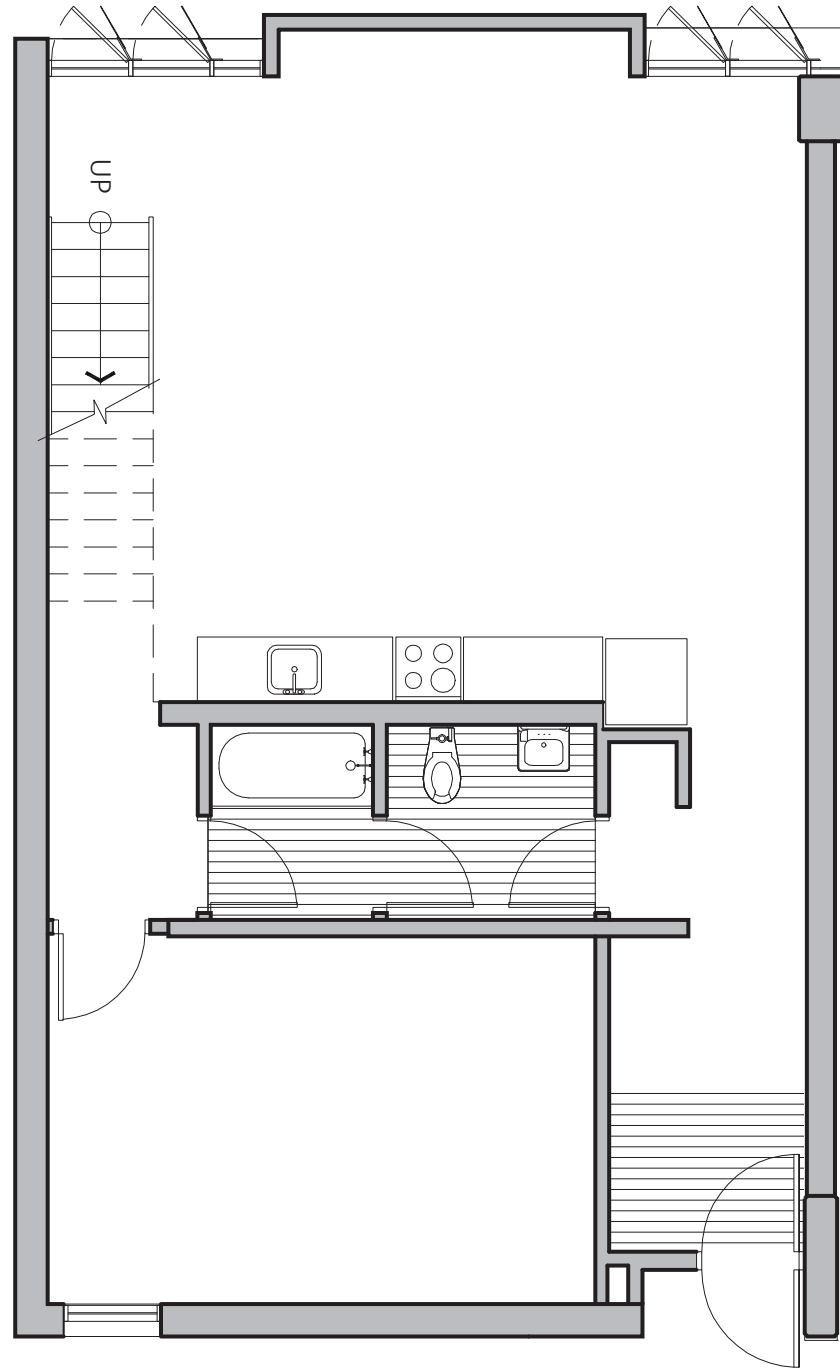

1 BEDROOM FLAT  
UNIT TYPE E  
720 SF

1 BEDROOM FLAT  
UNIT TYPE G  
721 SF

2 BEDROOM FLAT  
UNIT TYPE F  
861 SF

2 BEDROOM FLAT  
UNIT TYPE H  
886 SF

2 BEDROOM TOWNHOUSE - LEVEL 01  
 UNIT TYPE A  
 991 SF

2 BEDROOM TOWNHOUSE - LEVEL 02

2 BEDROOM TOWNHOUSE - LEVEL 01  
 UNIT TYPE C  
 1016 SF

2 BEDROOM TOWNHOUSE - LEVEL 02

3 BEDROOM TOWNHOUSE - LEVEL 01  
 UNIT TYPE B  
 1272 SF

3 BEDROOM TOWNHOUSE - LEVEL 02

3 BEDROOM TOWNHOUSE - LEVEL 01  
 UNIT TYPE D  
 1279 SF

3 BEDROOM TOWNHOUSE - LEVEL 02