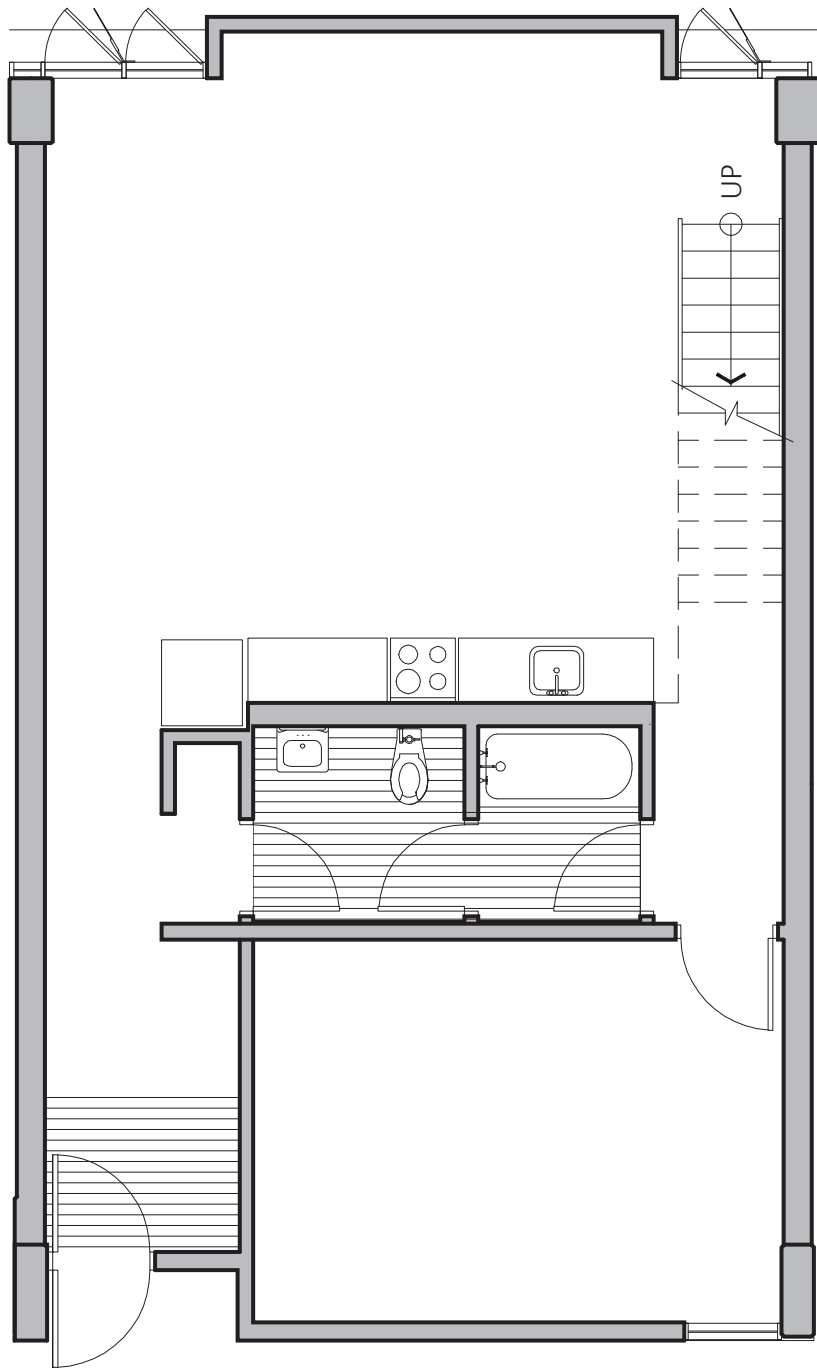

1 BEDROOM FLAT  
UNIT TYPE E  
720 SF

1 BEDROOM FLAT  
UNIT TYPE G  
721 SF

2 BEDROOM FLAT  
UNIT TYPE F  
861 SF

2 BEDROOM FLAT  
UNIT TYPE H  
886 SF

2 BEDROOM TOWNHOUSE - LEVEL 01  
 UNIT TYPE A  
 991 SF

2 BEDROOM TOWNHOUSE - LEVEL 02

2 BEDROOM TOWNHOUSE - LEVEL 01  
 UNIT TYPE C  
 1016 SF

2 BEDROOM TOWNHOUSE - LEVEL 02

3 BEDROOM TOWNHOUSE - LEVEL 01  
 UNIT TYPE B  
 1272 SF

3 BEDROOM TOWNHOUSE - LEVEL 02

3 BEDROOM TOWNHOUSE - LEVEL 01  
 UNIT TYPE D  
 1279 SF

3 BEDROOM TOWNHOUSE - LEVEL 02