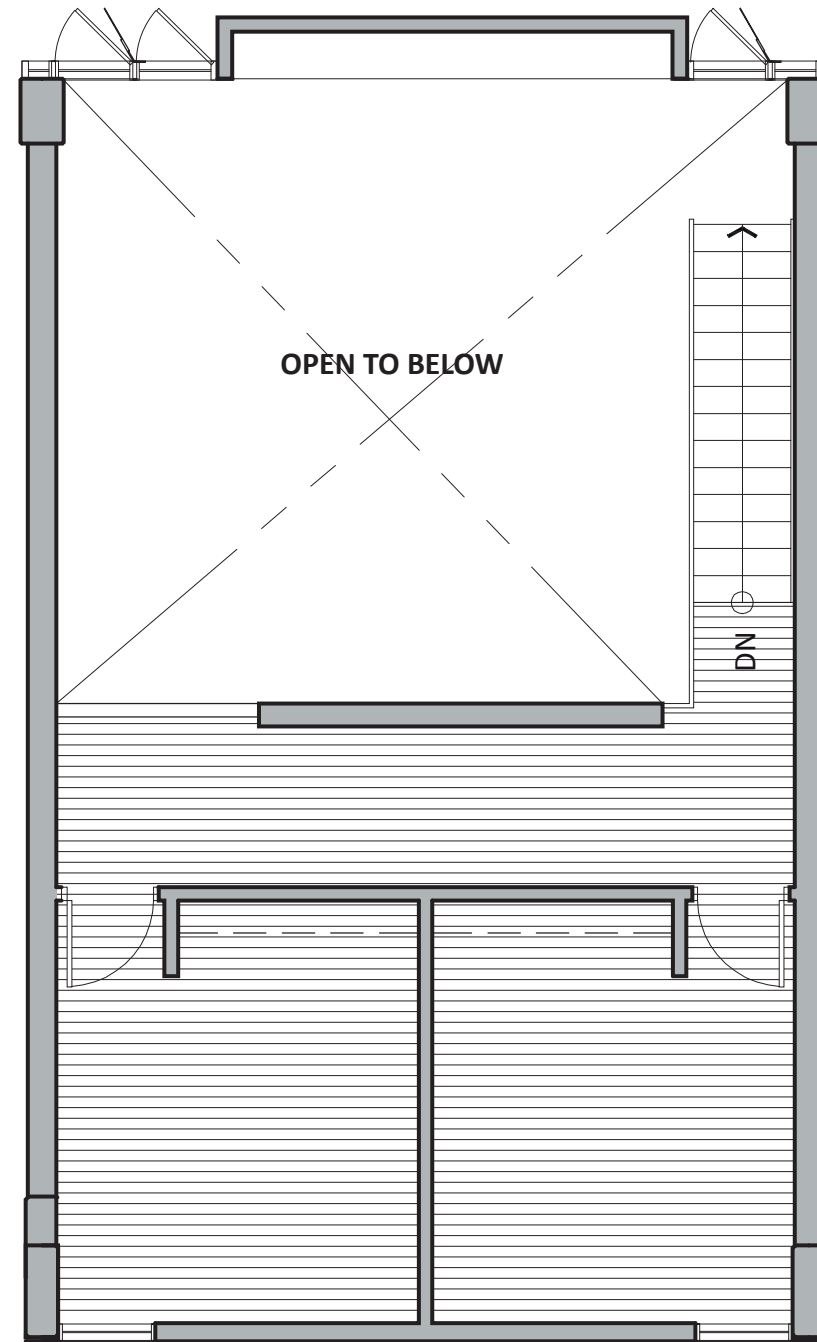

2 BEDROOM TOWNHOUSE - LEVEL 02