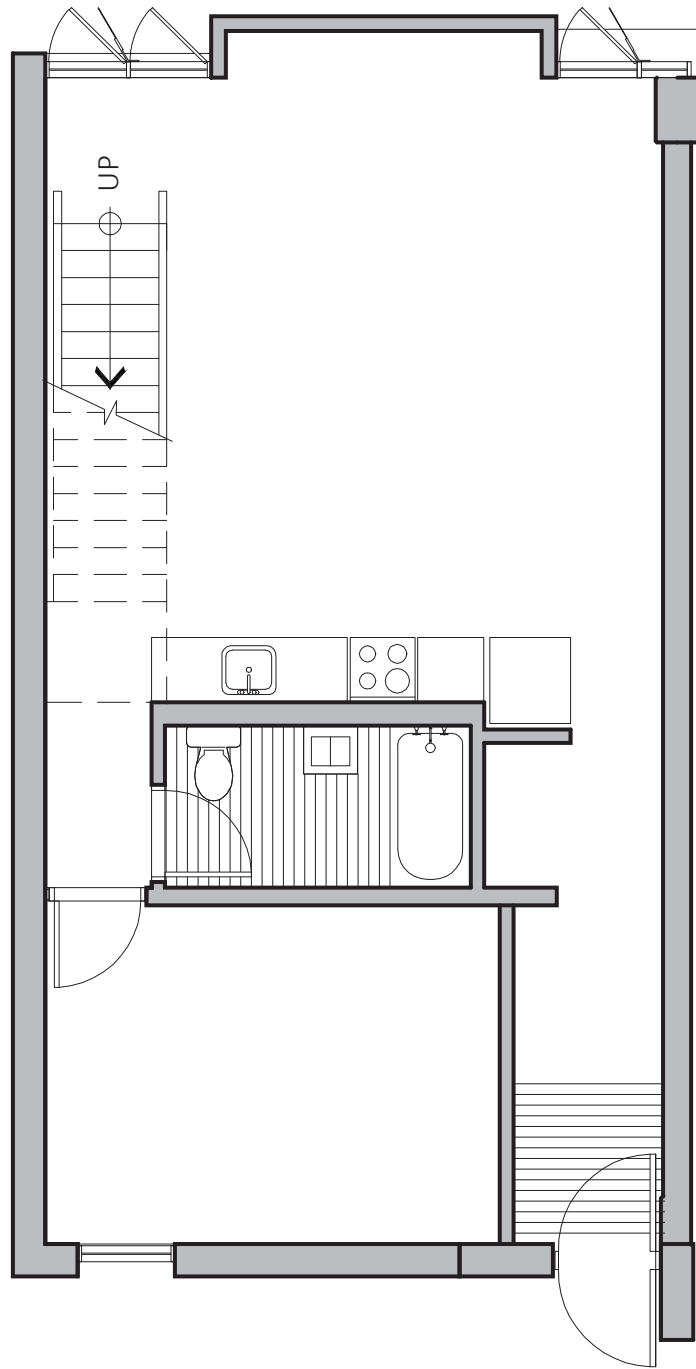

1 BEDROOM FLAT  
UNIT TYPE E  
720 SF

1 BEDROOM FLAT  
UNIT TYPE G  
721 SF

2 BEDROOM FLAT  
UNIT TYPE F  
861 SF

2 BEDROOM FLAT  
UNIT TYPE H  
886 SF

2 BEDROOM TOWNHOUSE - LEVEL 01  
 UNIT TYPE A  
 991 SF

2 BEDROOM TOWNHOUSE - LEVEL 02

2 BEDROOM TOWNHOUSE - LEVEL 01  
 UNIT TYPE C  
 1016 SF

2 BEDROOM TOWNHOUSE - LEVEL 02

3 BEDROOM TOWNHOUSE - LEVEL 01  
 UNIT TYPE B  
 1272 SF

3 BEDROOM TOWNHOUSE - LEVEL 02

3 BEDROOM TOWNHOUSE - LEVEL 01  
 UNIT TYPE D  
 1279 SF

3 BEDROOM TOWNHOUSE - LEVEL 02