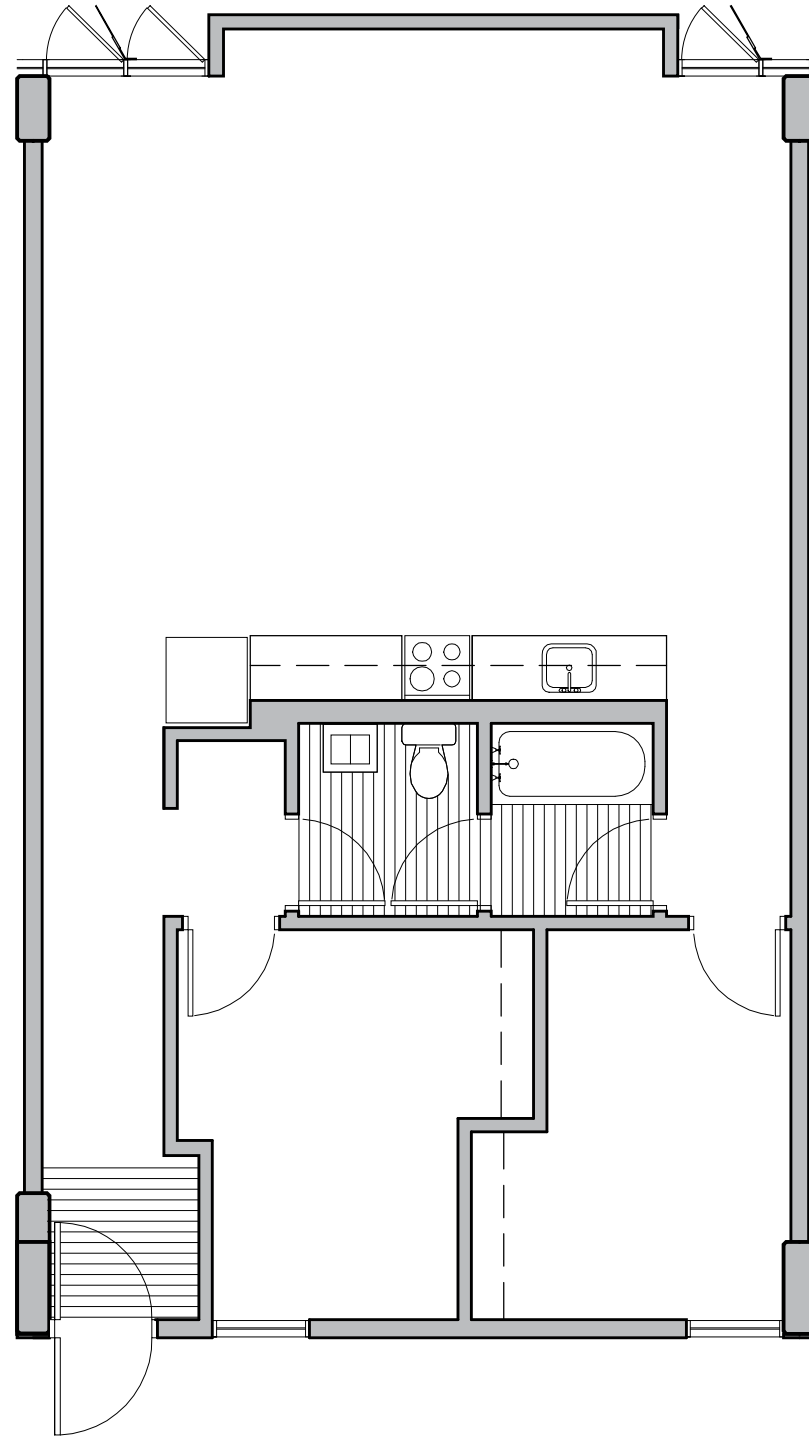

1 BEDROOM FLAT  
UNIT TYPE E  
720 SF

1 BEDROOM FLAT  
UNIT TYPE G  
721 SF

2 BEDROOM FLAT  
UNIT TYPE F  
861 SF

2 BEDROOM FLAT  
UNIT TYPE H  
886 SF

2 BEDROOM TOWNHOUSE - LEVEL 01  
 UNIT TYPE A  
 991 SF

2 BEDROOM TOWNHOUSE - LEVEL 02

2 BEDROOM TOWNHOUSE - LEVEL 01  
 UNIT TYPE C  
 1016 SF

2 BEDROOM TOWNHOUSE - LEVEL 02

3 BEDROOM TOWNHOUSE - LEVEL 01  
 UNIT TYPE B  
 1272 SF

3 BEDROOM TOWNHOUSE - LEVEL 02

3 BEDROOM TOWNHOUSE - LEVEL 01  
 UNIT TYPE D  
 1279 SF

3 BEDROOM TOWNHOUSE - LEVEL 02