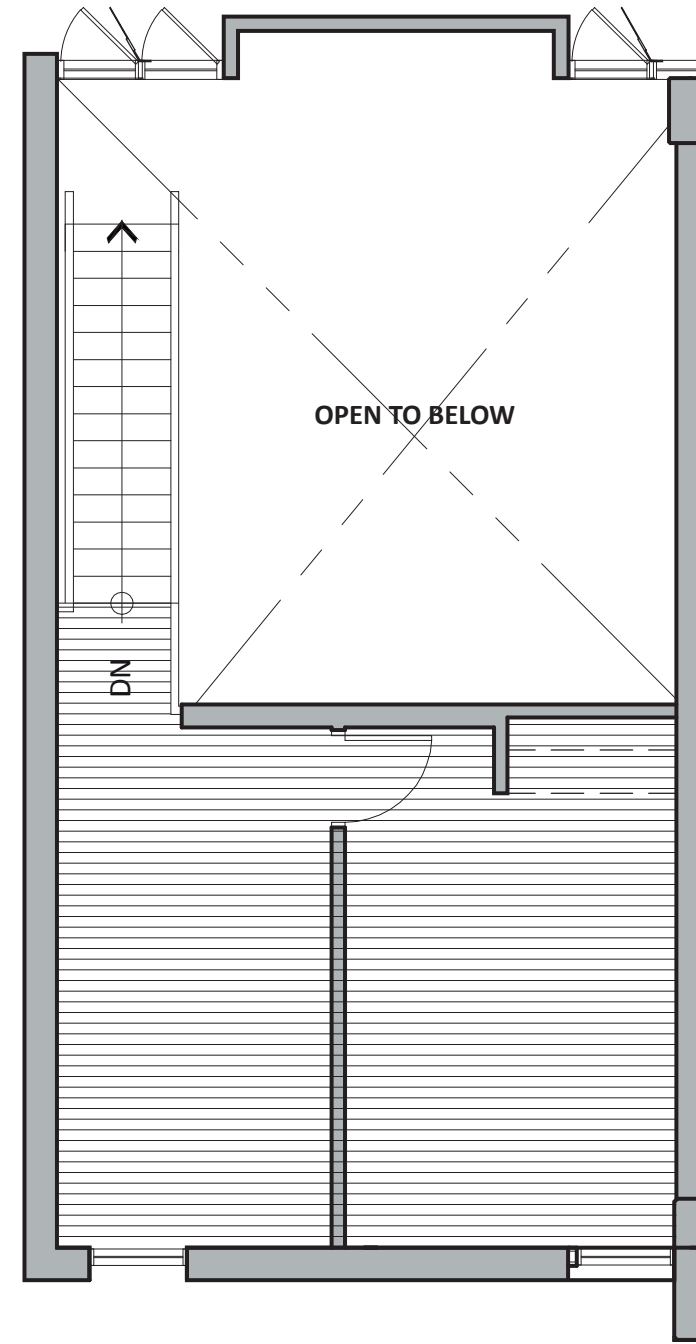

1 BEDROOM FLAT  
UNIT TYPE E  
720 SF

1 BEDROOM FLAT  
UNIT TYPE G  
721 SF

2 BEDROOM FLAT  
UNIT TYPE F  
861 SF

2 BEDROOM FLAT  
UNIT TYPE H  
886 SF

2 BEDROOM TOWNHOUSE - LEVEL 01  
 UNIT TYPE A  
 991 SF

2 BEDROOM TOWNHOUSE - LEVEL 02

2 BEDROOM TOWNHOUSE - LEVEL 01  
 UNIT TYPE C  
 1016 SF

2 BEDROOM TOWNHOUSE - LEVEL 02

3 BEDROOM TOWNHOUSE - LEVEL 01  
 UNIT TYPE B  
 1272 SF

3 BEDROOM TOWNHOUSE - LEVEL 02

3 BEDROOM TOWNHOUSE - LEVEL 01  
 UNIT TYPE D  
 1279 SF

3 BEDROOM TOWNHOUSE - LEVEL 02