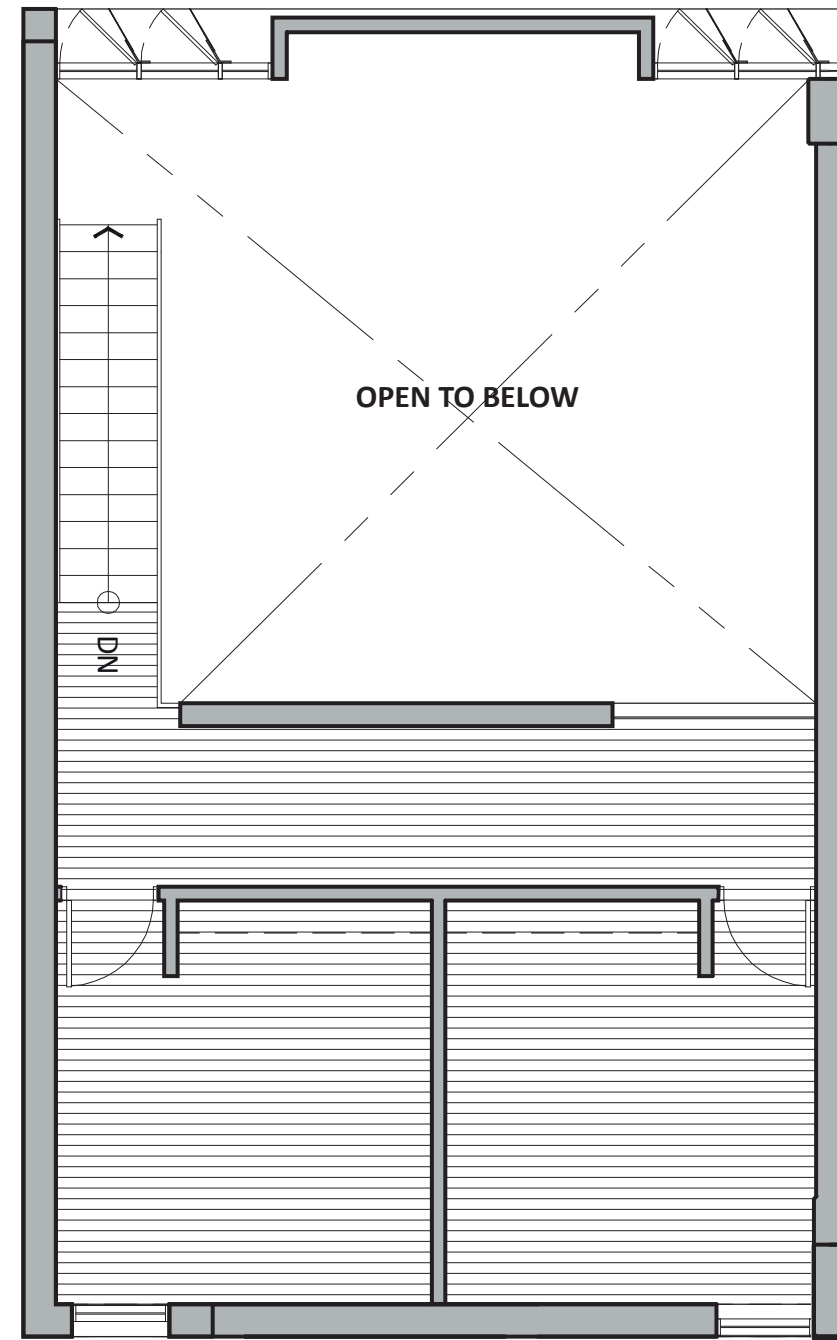

1 BEDROOM FLAT  
UNIT TYPE E  
720 SF

1 BEDROOM FLAT  
UNIT TYPE G  
721 SF

2 BEDROOM FLAT  
UNIT TYPE F  
861 SF

2 BEDROOM FLAT  
UNIT TYPE H  
886 SF

2 BEDROOM TOWNHOUSE - LEVEL 01  
 UNIT TYPE A  
 991 SF

2 BEDROOM TOWNHOUSE - LEVEL 02

2 BEDROOM TOWNHOUSE - LEVEL 01  
 UNIT TYPE C  
 1016 SF

2 BEDROOM TOWNHOUSE - LEVEL 02

3 BEDROOM TOWNHOUSE - LEVEL 01  
 UNIT TYPE B  
 1272 SF

3 BEDROOM TOWNHOUSE - LEVEL 02

3 BEDROOM TOWNHOUSE - LEVEL 01  
 UNIT TYPE D  
 1279 SF

3 BEDROOM TOWNHOUSE - LEVEL 02