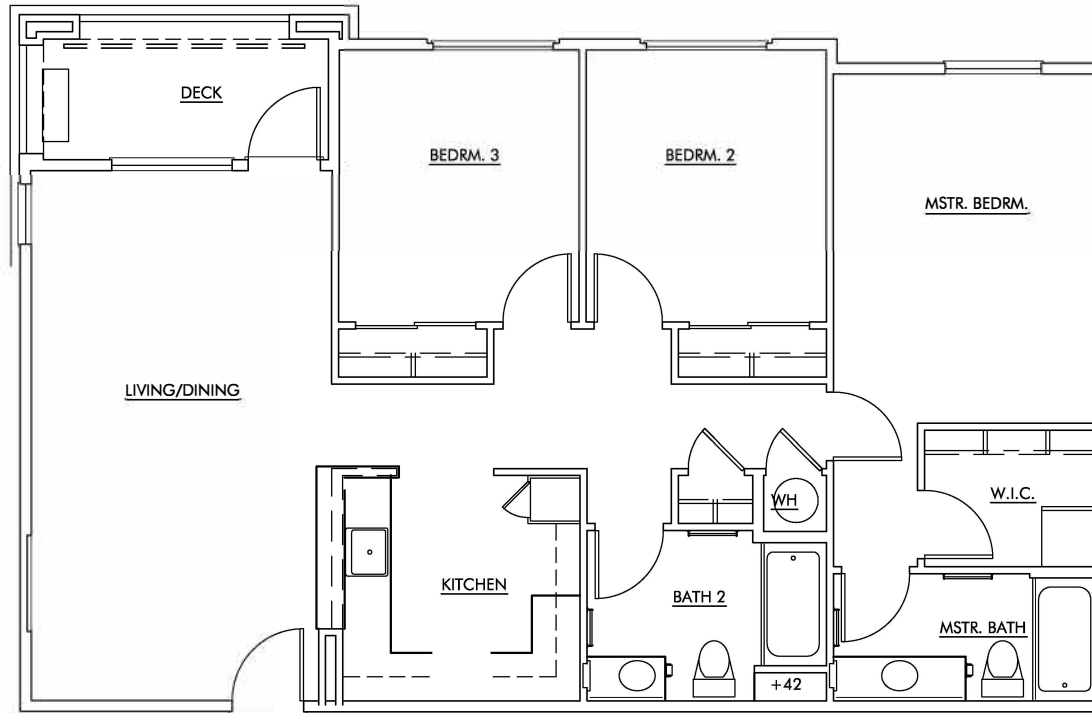

AVENA BELLA

UNIT 1A

EAH HOUSING

CA BRE #00853495 | HI RB-16985

DECK AREA: 72 SQFT
 NET AREA: 863 SQFT
 GROSS AREA: 934 SQFT

JOB NO. 623.009
DATE 10-11-12

UNIT PLANS

DECK AREA: 64 SQFT
 NET AREA: 1124 SQFT
 GROSS AREA: 1186 SQFT

AVENA BELLA
UNIT 5C
 EAH HOUSING
 CA BRE #00853495 | HI RB-16985

JOB NO. 623.009 **NIT**
DATE 10-11-12 **PLANS**