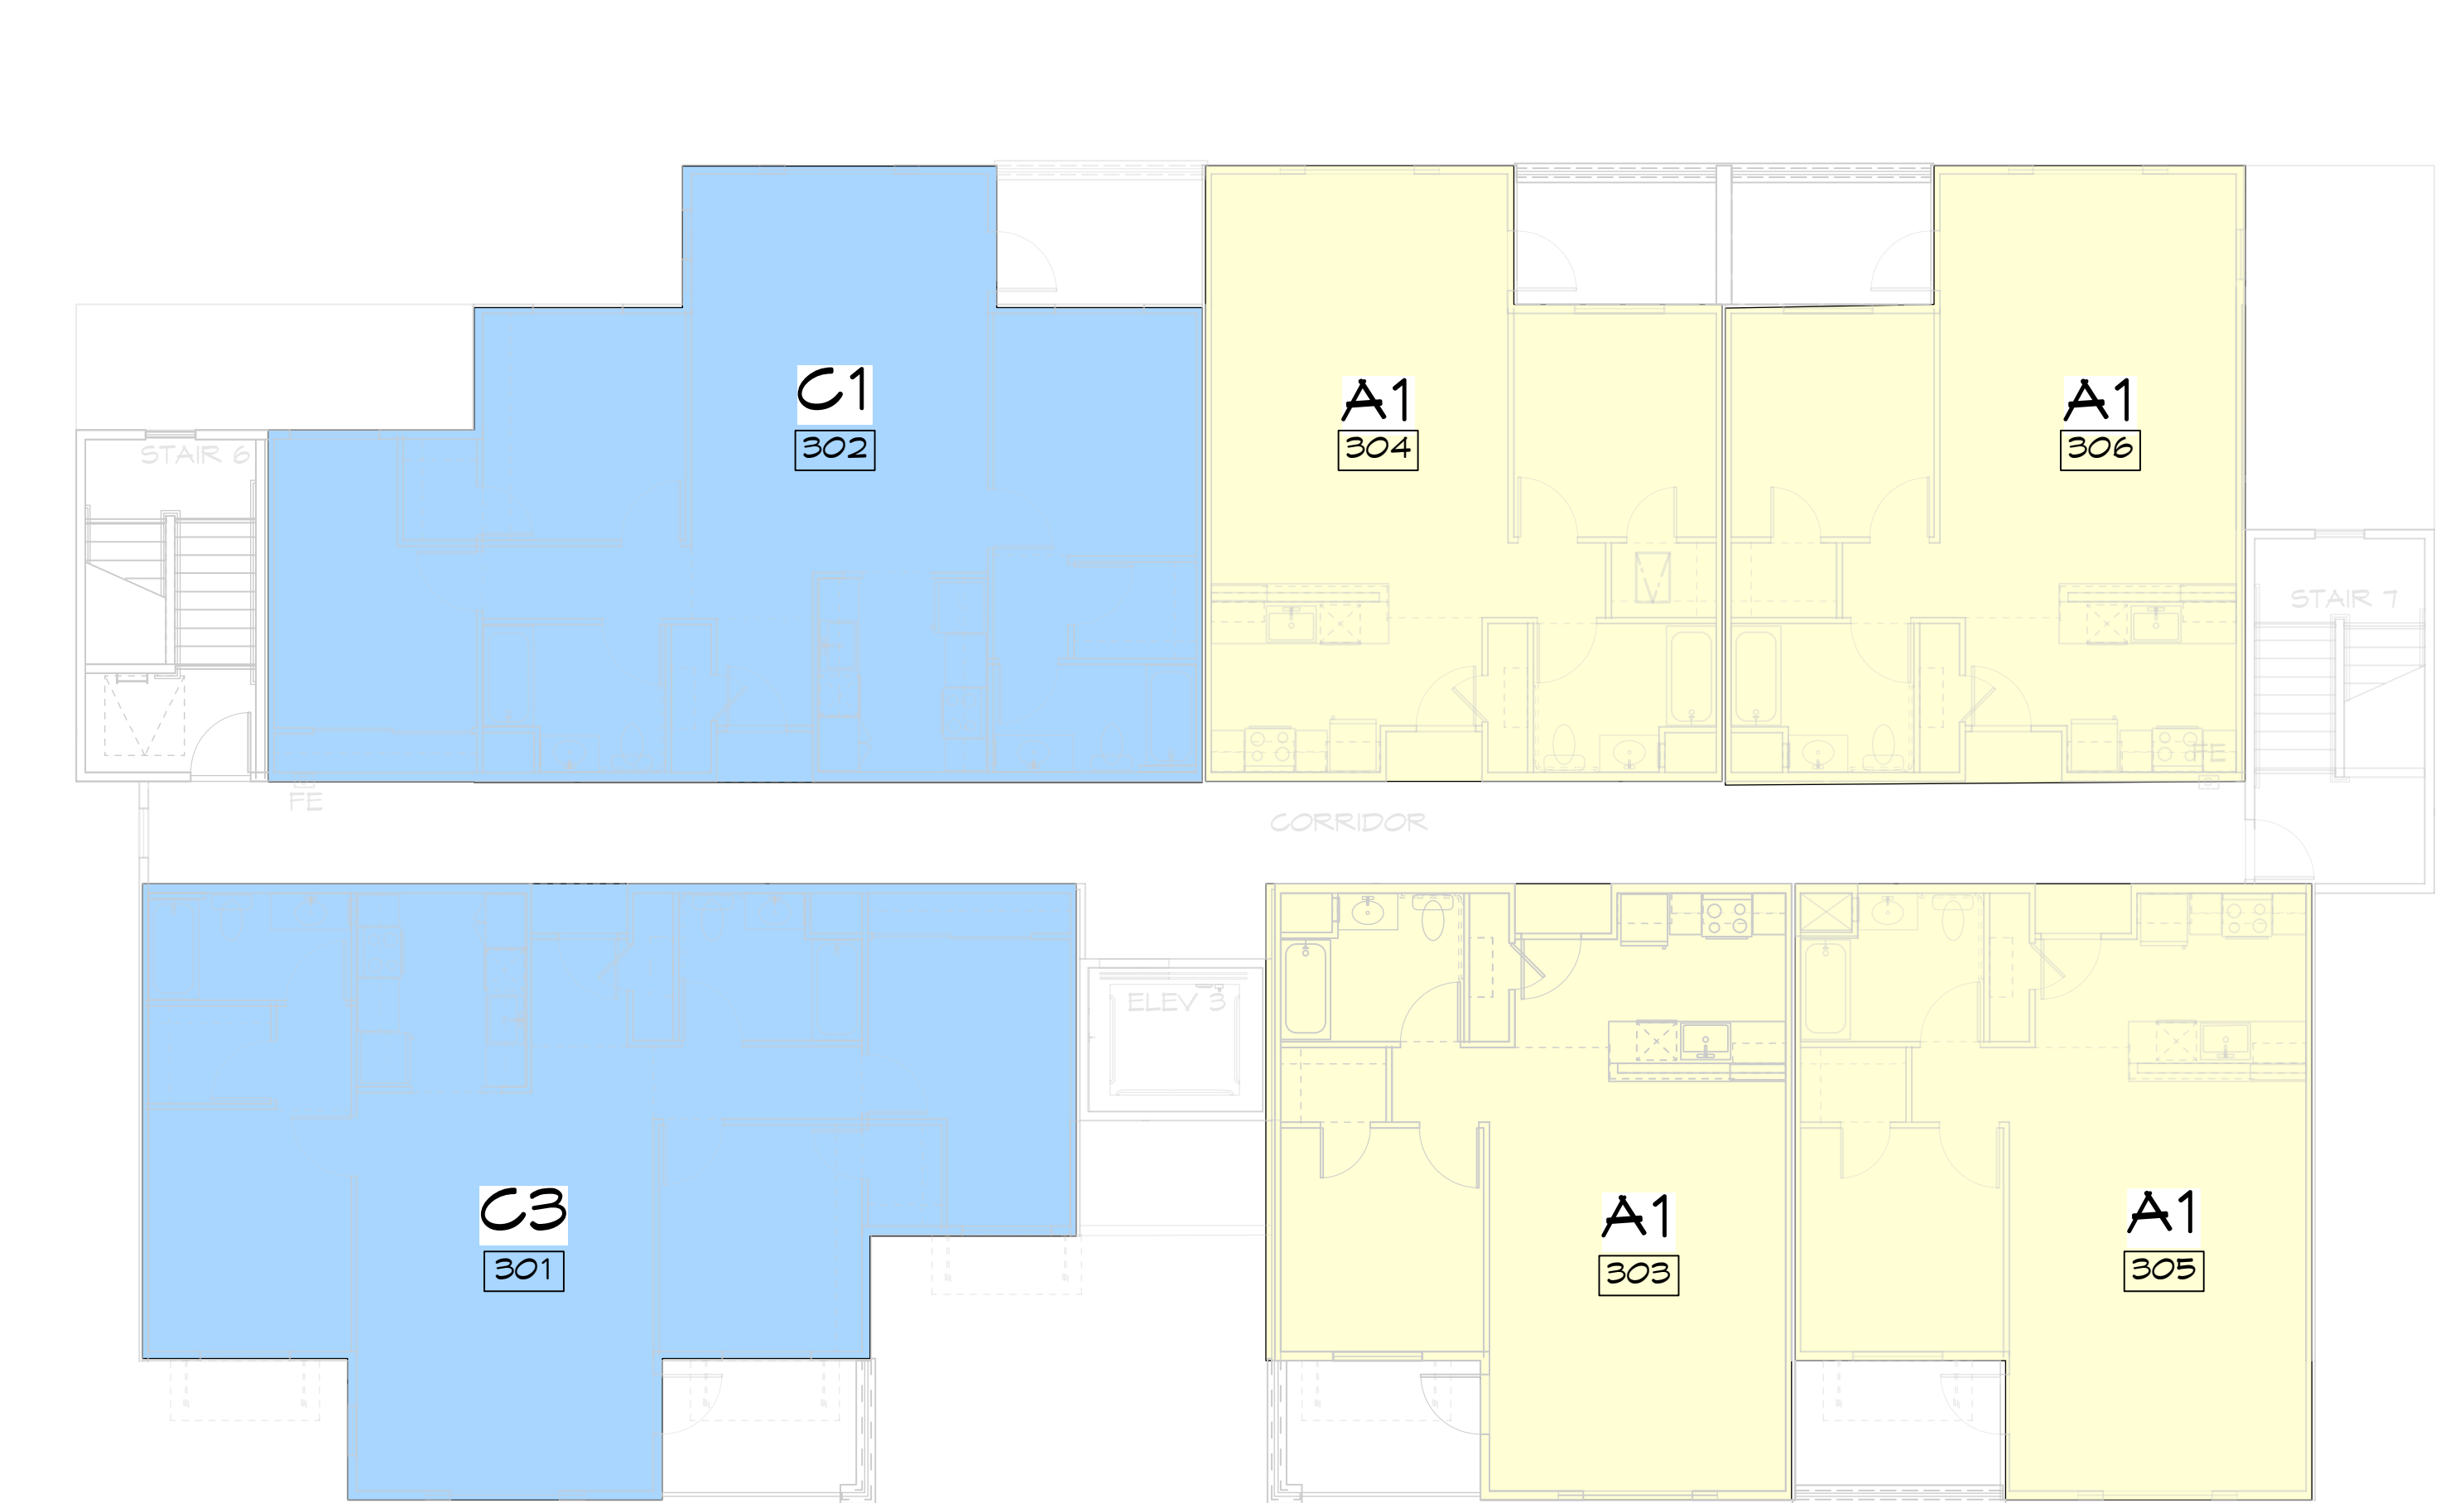

	1 BEDROOM UNIT
	2 BEDROOM UNIT
	3 BEDROOM UNIT
	MANAGER'S UNIT

UNIT B5 - TWO BEDROOM / TWO BATH
975 SQ. FT.

UNIT B2 - TWO BEDROOM / ONE BATH
923 SQ. FT.

UNIT B3 - TWO BEDROOM / ONE BATH
953 SQ. FT.

UNIT B4 - TWO BEDROOM / TWO BATH
975 SQ. FT.

SCALE: 1/4" = 1'-0"

UNIT B1 - TWO BEDROOM / TWO BATH
975 SQ. FT.

UNIT A1 - ONE BEDROOM / ONE BATH
722 SQ. FT.

- 1 BEDROOM UNIT
- 2 BEDROOM UNIT
- 3 BEDROOM UNIT
- MANAGER'S UNIT

UNIT C4- MANAGER'S UNIT TWO BEDROOM, TWO BATH, 1 DEN
1255 SQ. FT.

UNIT C6 - THREE BEDROOM / TWO BATH
1209 SQ. FT.

UNIT C5 - THREE BEDROOM / TWO BATH
1185 SQ. FT.

CATHEDRAL GARDENS: LEVEL 1

CATHEDRAL GARDENS: LEVEL 2

CATHEDRAL GARDENS: LEVEL 3

CATHEDRAL GARDENS: LEVEL 4