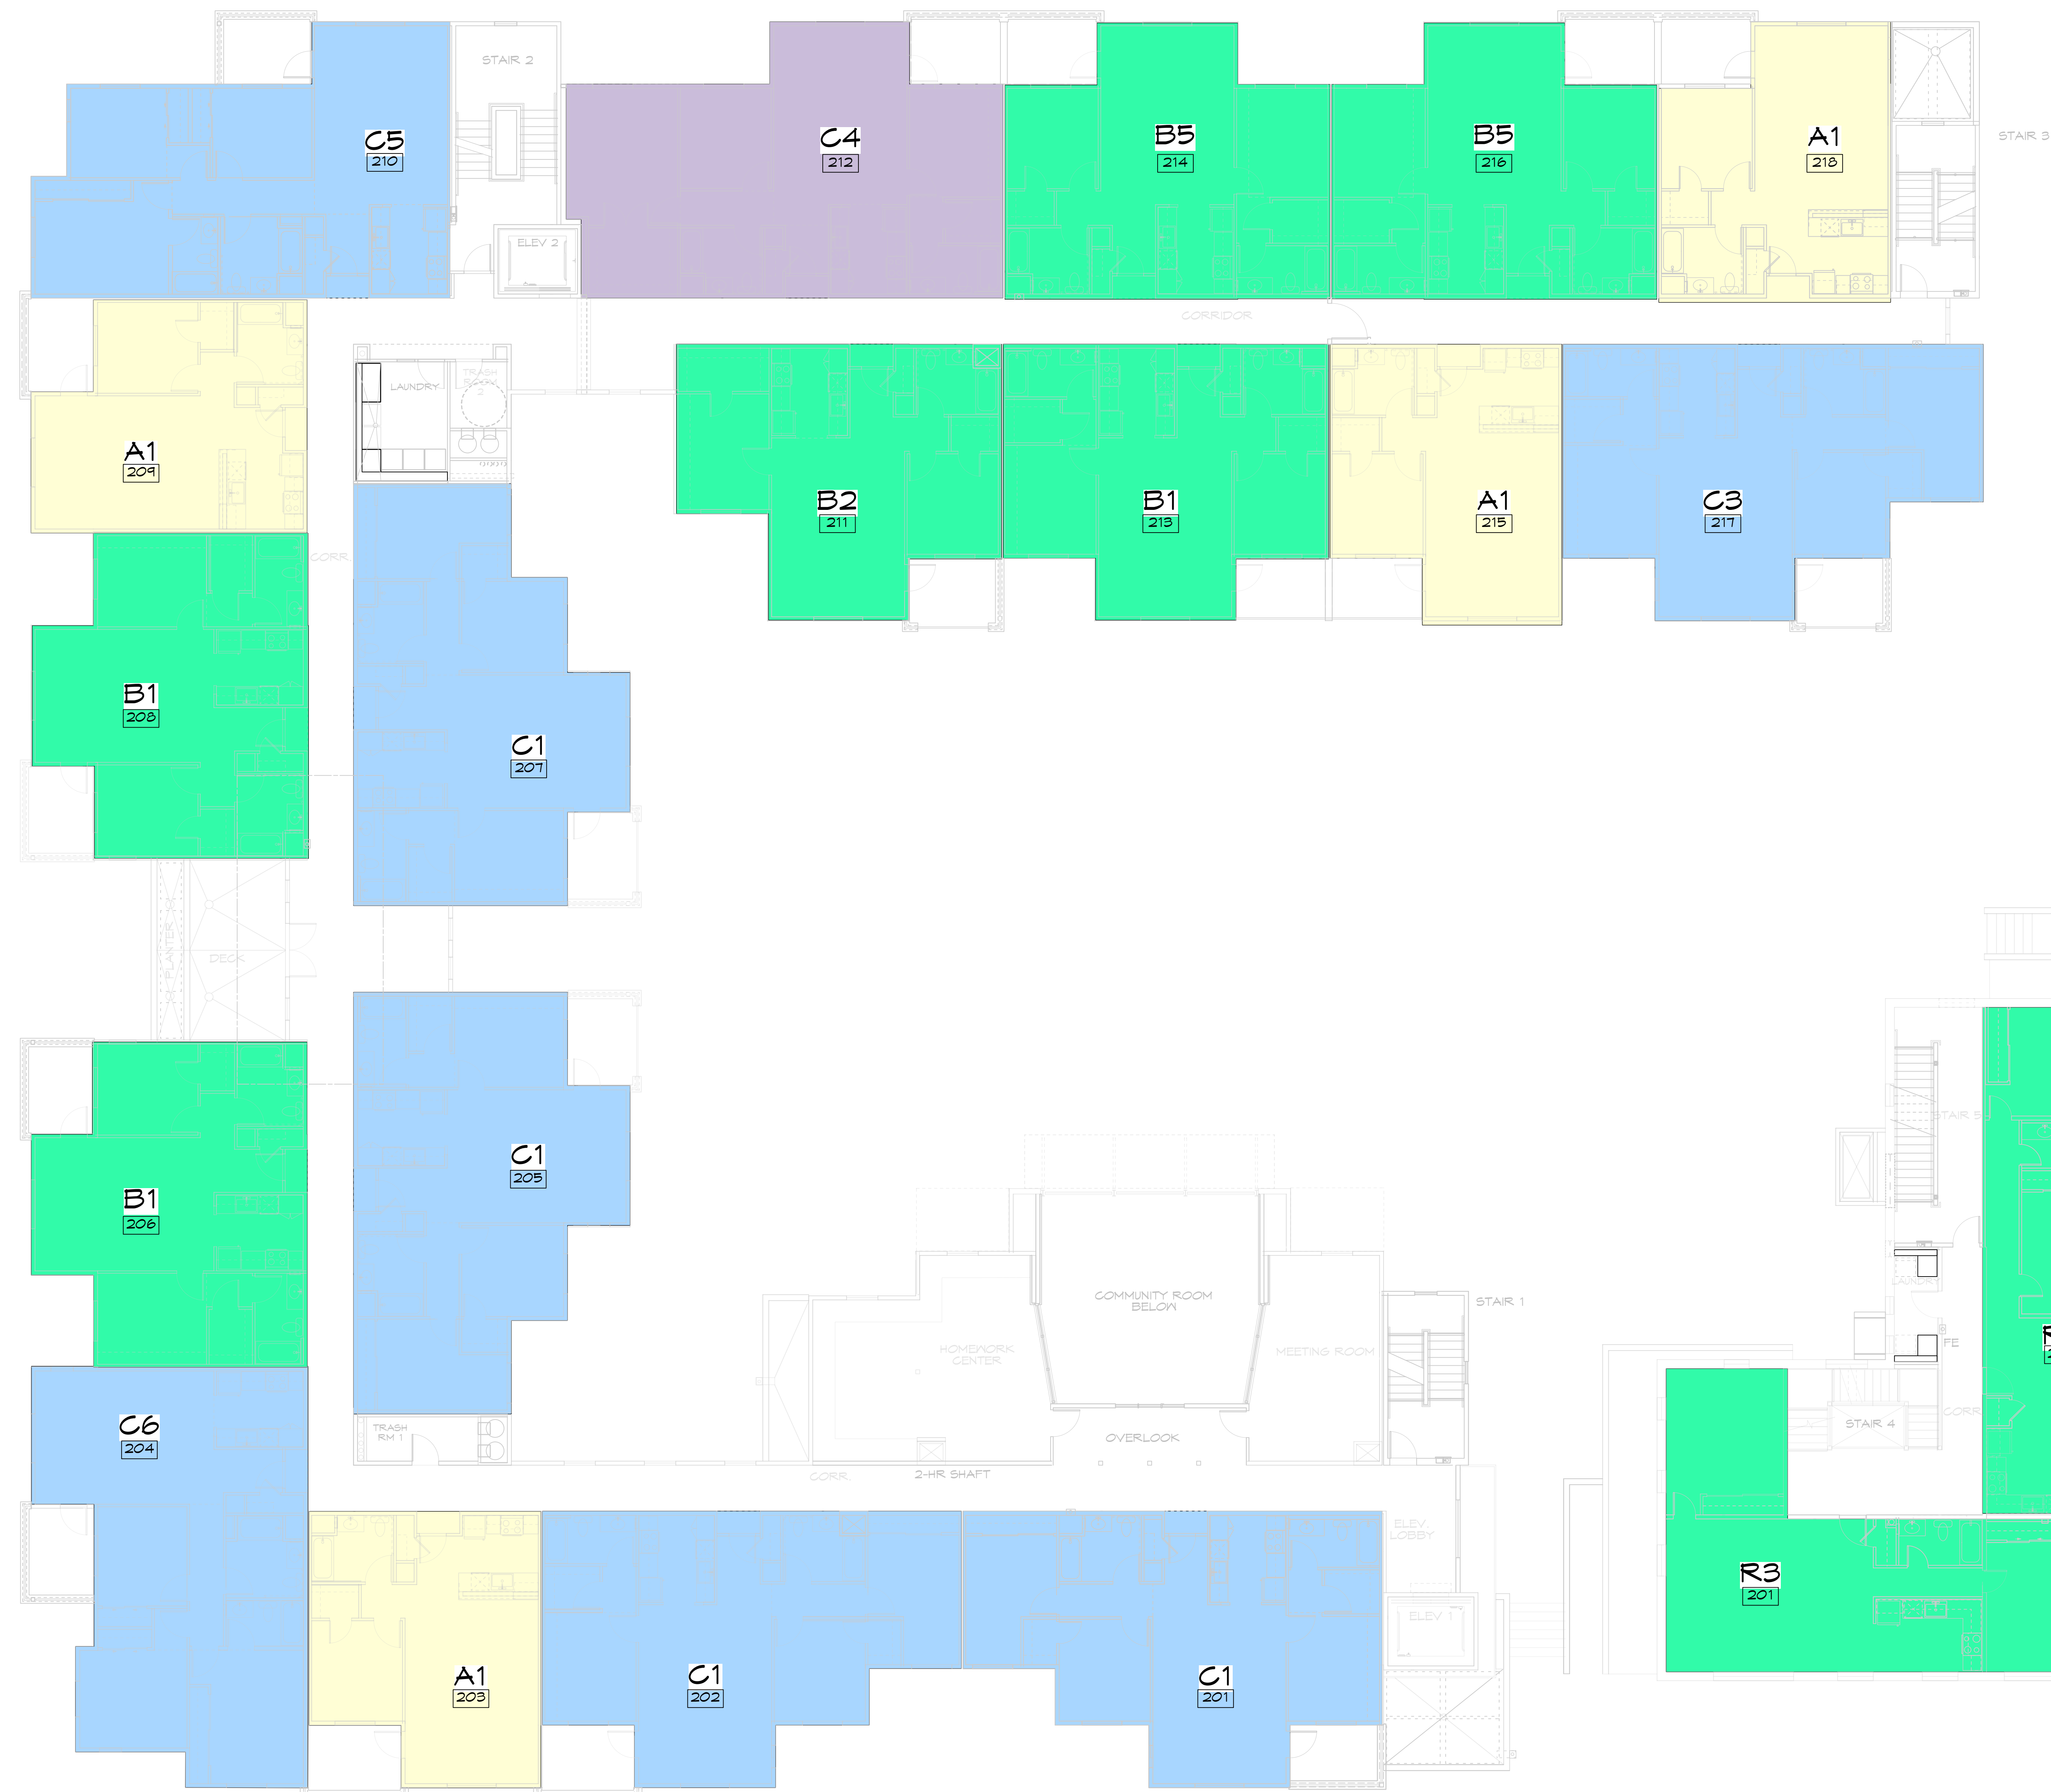

CATHEDRAL GARDENS: LEVEL 1