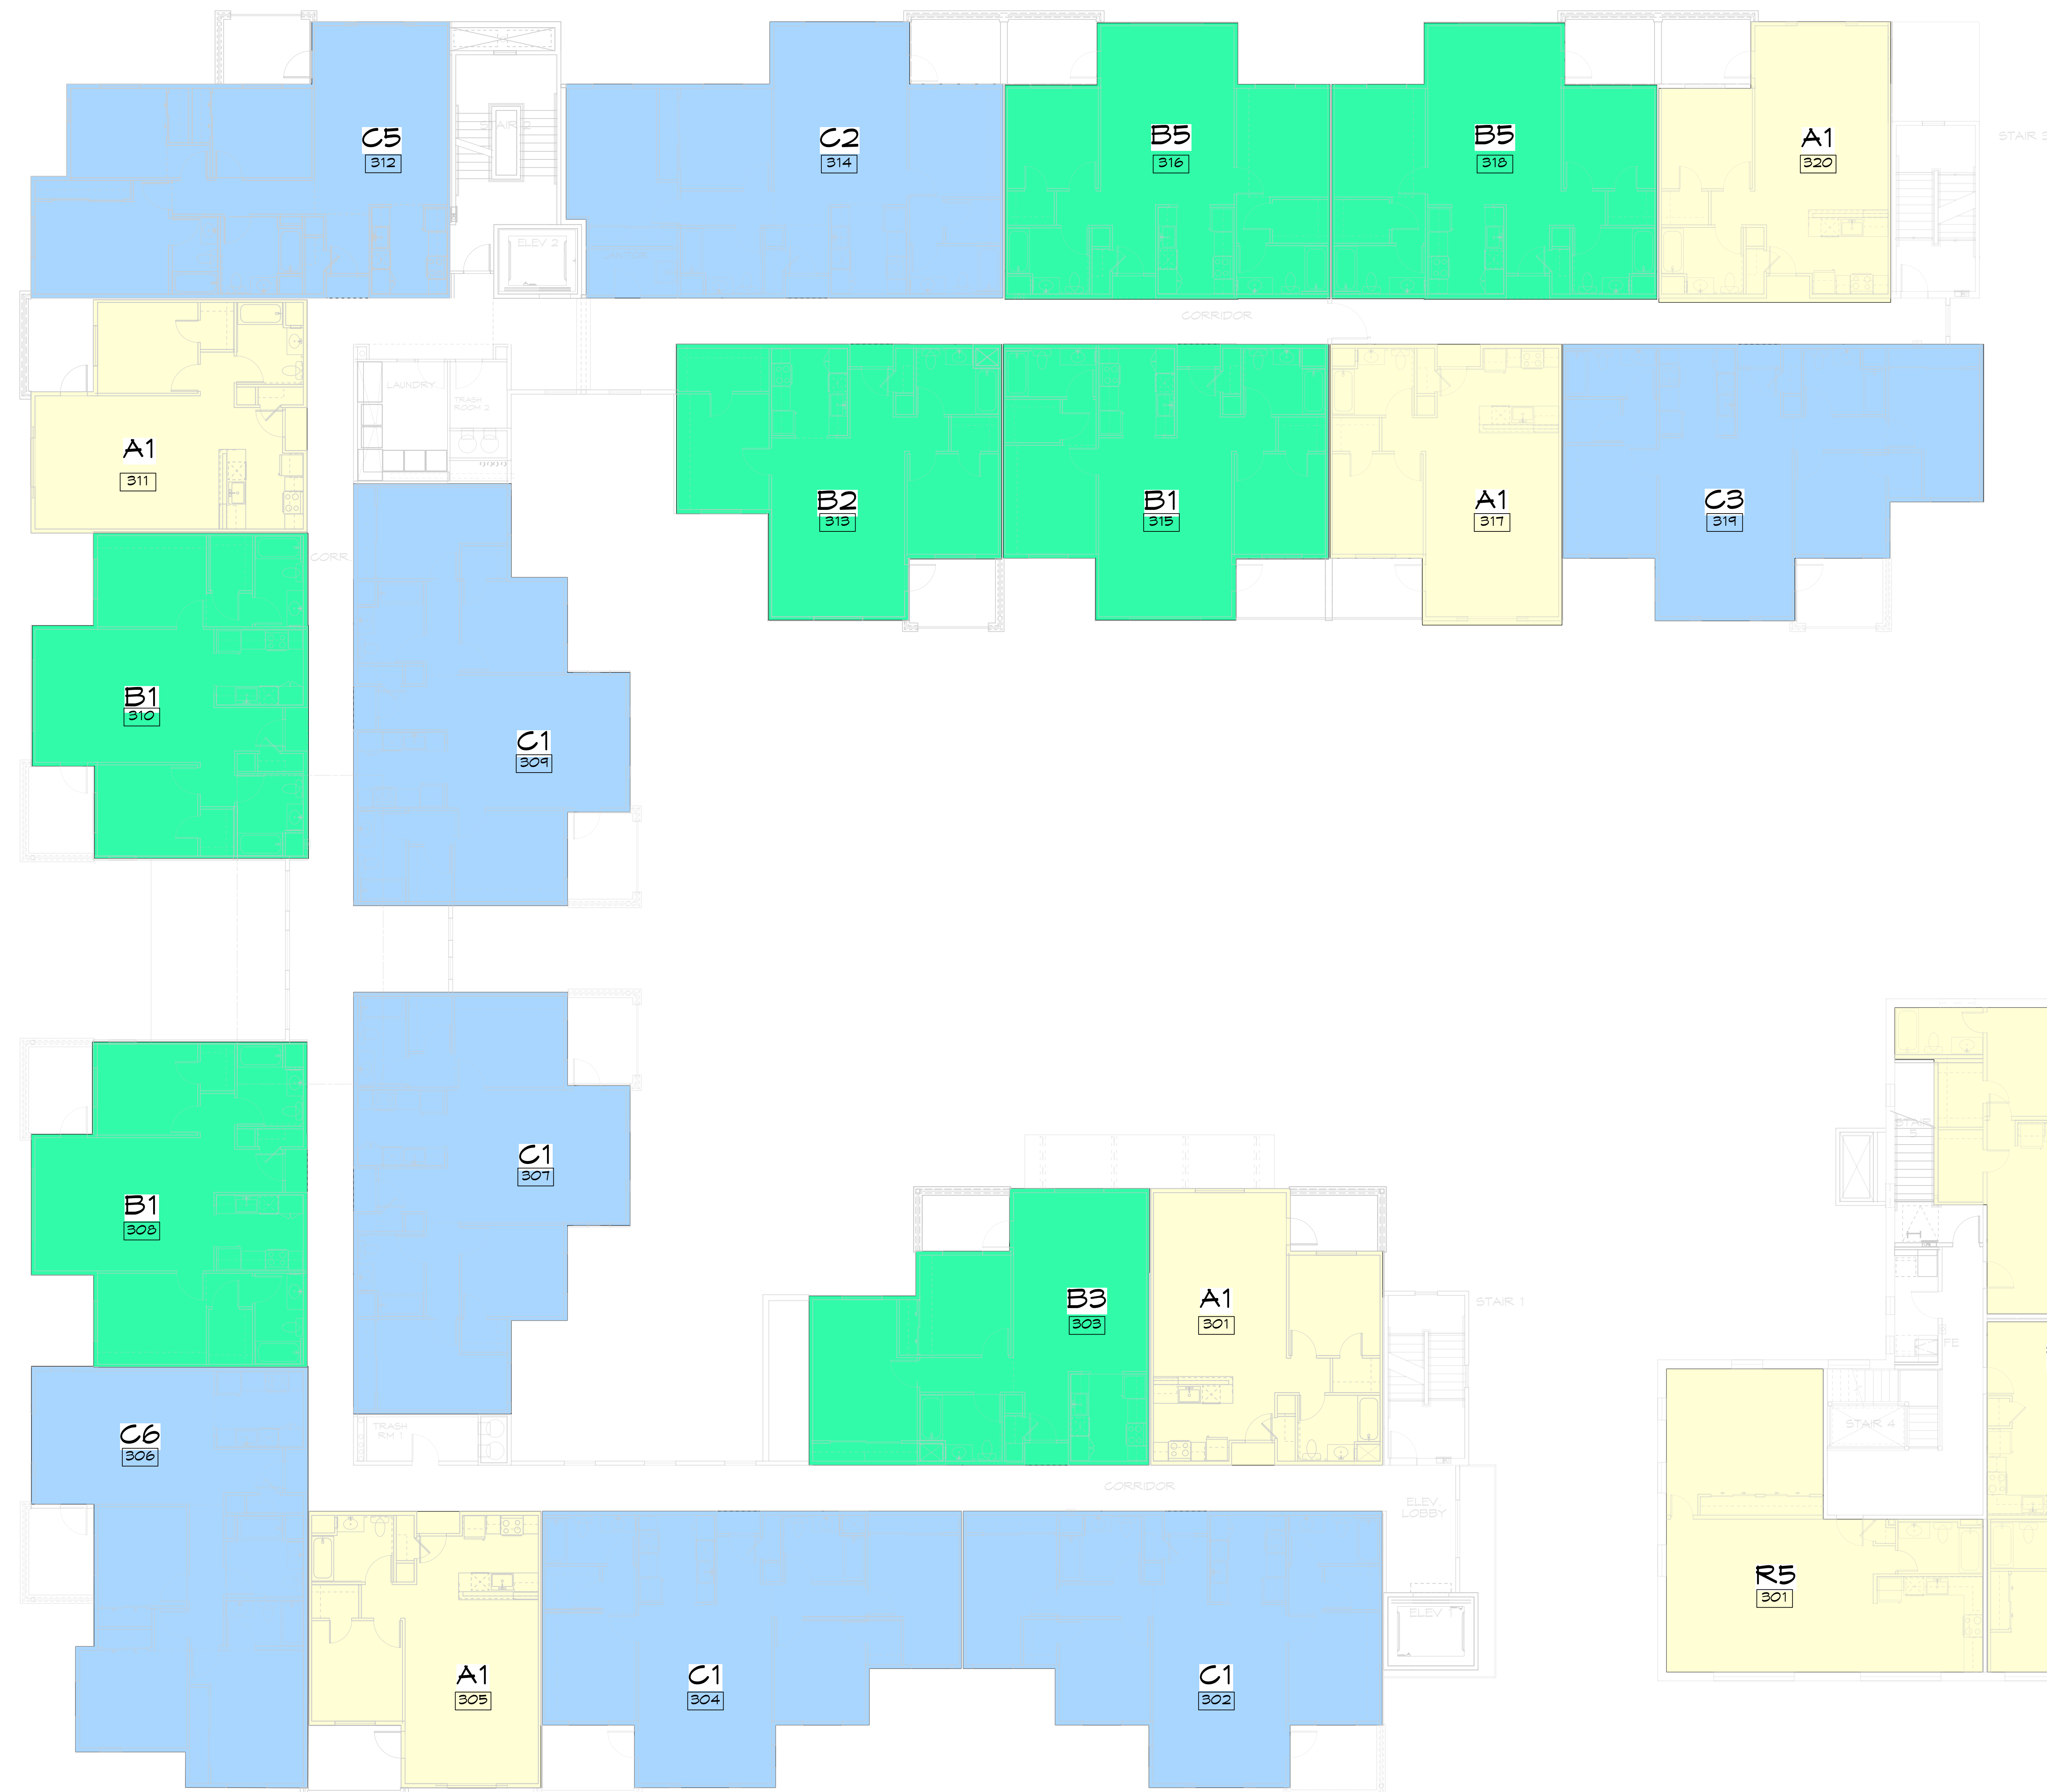

	1 BEDROOM UNIT
	2 BEDROOM UNIT
	3 BEDROOM UNIT
	MANAGER'S UNIT

UNIT B5 - TWO BEDROOM / TWO BATH
975 SQ. FT.

UNIT B2 - TWO BEDROOM / ONE BATH
923 SQ. FT.

UNIT B3 - TWO BEDROOM / ONE BATH
953 SQ. FT.

UNIT B4 - TWO BEDROOM / TWO BATH
975 SQ. FT.

SCALE: 1/4" = 1'-0"

UNIT B1 - TWO BEDROOM / TWO BATH
975 SQ. FT.

UNIT A1 - ONE BEDROOM / ONE BATH
722 SQ. FT.

- 1 BEDROOM UNIT
- 2 BEDROOM UNIT
- 3 BEDROOM UNIT
- MANAGER'S UNIT

UNIT C4- MANAGER'S UNIT TWO BEDROOM, TWO BATH, 1 DEN
1255 SQ. FT.

UNIT C6 - THREE BEDROOM / TWO BATH
1209 SQ. FT.

UNIT C5 - THREE BEDROOM / TWO BATH
1185 SQ. FT.

CATHEDRAL GARDENS: LEVEL 1

CATHEDRAL GARDENS: LEVEL 2

CATHEDRAL GARDENS: LEVEL 3

CATHEDRAL GARDENS: LEVEL 4