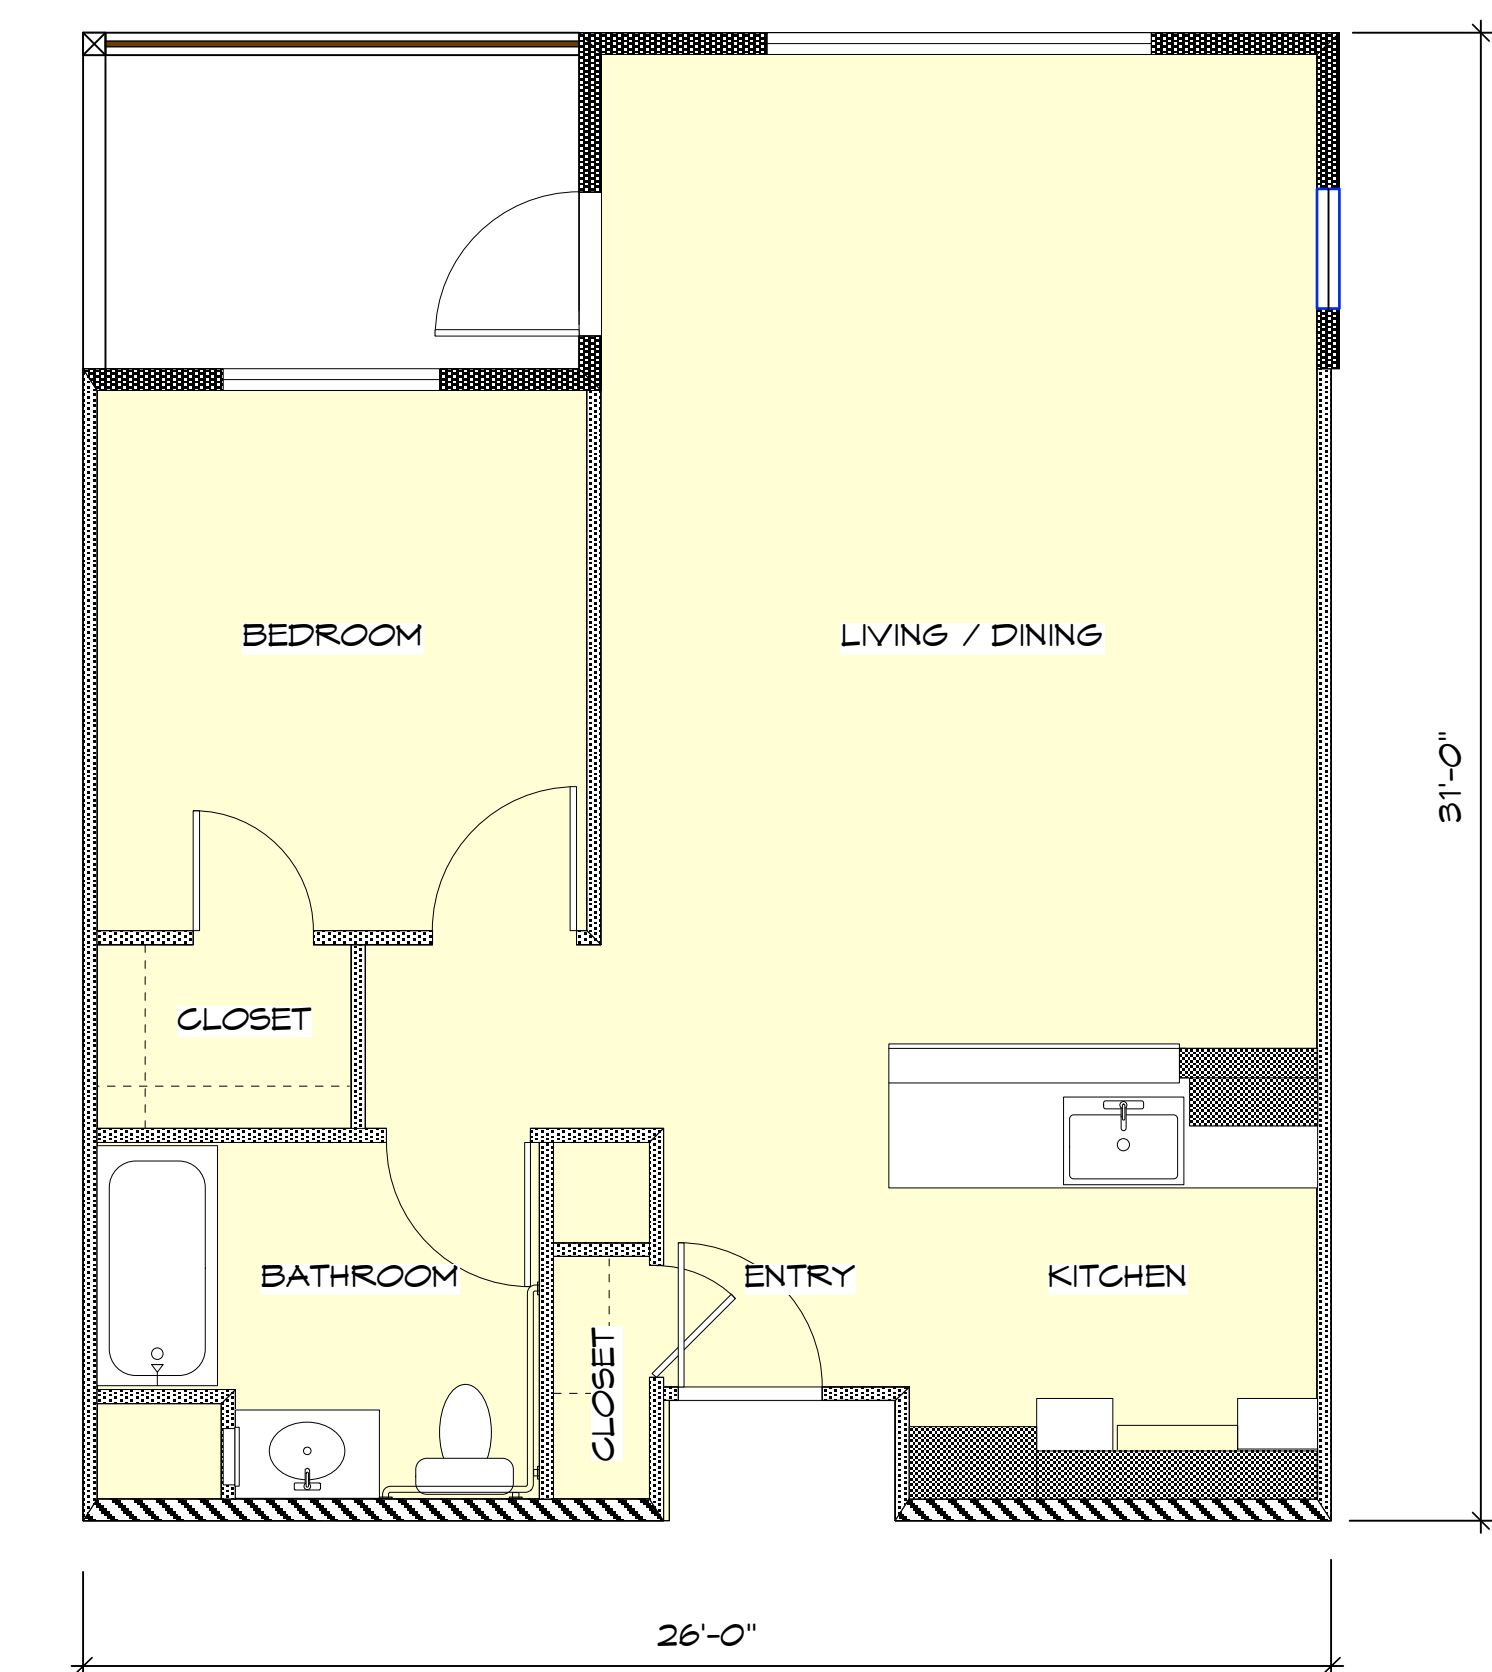

	1 BEDROOM UNIT
	2 BEDROOM UNIT
	3 BEDROOM UNIT
	MANAGER'S UNIT

UNIT B5 - TWO BEDROOM / TWO BATH
975 SQ. FT.

UNIT B2 - TWO BEDROOM / ONE BATH
923 SQ. FT.

UNIT B3 - TWO BEDROOM / ONE BATH
953 SQ. FT.

UNIT B4 - TWO BEDROOM / TWO BATH
975 SQ. FT.

SCALE: 1/4" = 1'-0"

UNIT B1 - TWO BEDROOM / TWO BATH
975 SQ. FT.

UNIT A1 - ONE BEDROOM / ONE BATH
722 SQ. FT.

- 1 BEDROOM UNIT
- 2 BEDROOM UNIT
- 3 BEDROOM UNIT
- MANAGER'S UNIT

UNIT C4- MANAGER'S UNIT TWO BEDROOM, TWO BATH, 1 DEN
1255 SQ. FT.

UNIT C2 - THREE BEDROOM / TWO BATH
1198 SQ. FT.

UNIT C3 - THREE BEDROOM / TWO BATH
1161 SQ. FT.

UNIT C1 - THREE BEDROOM / TWO BATH
1161 SQ. FT.

- 1 BEDROOM UNIT
- 2 BEDROOM UNIT
- 3 BEDROOM UNIT
- MANAGER'S UNIT