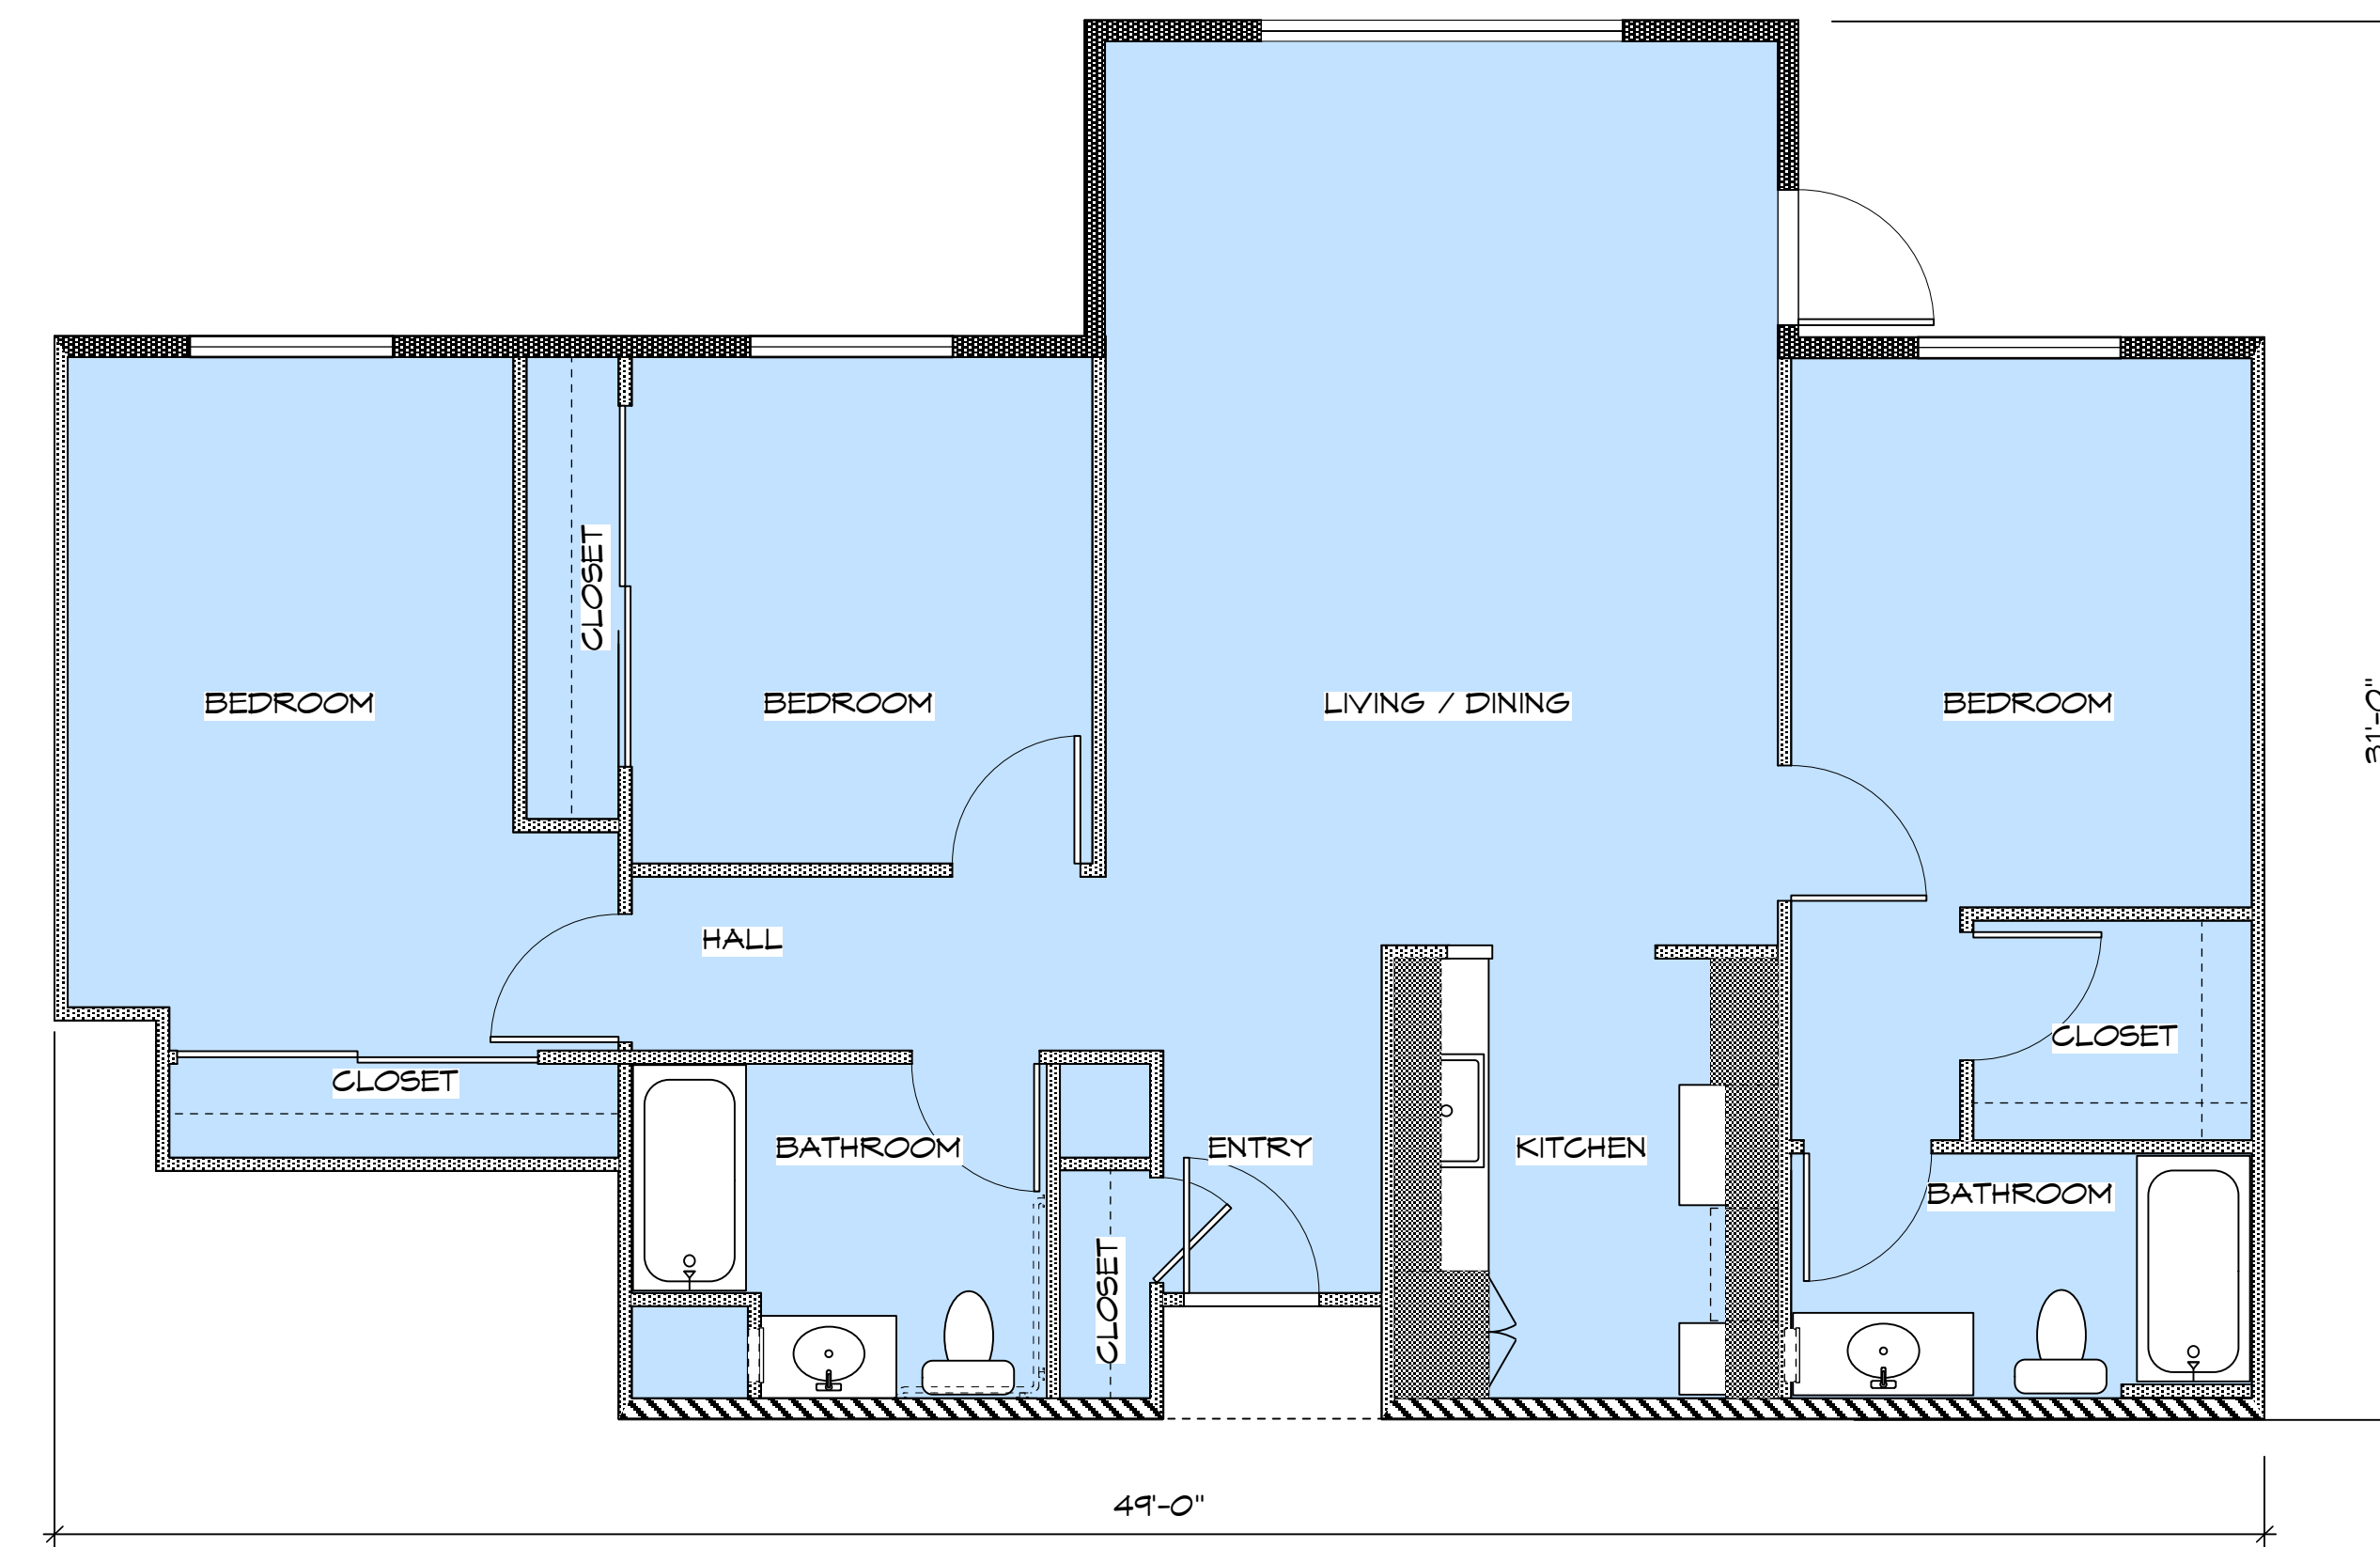

	1 BEDROOM UNIT
	2 BEDROOM UNIT
	3 BEDROOM UNIT
	MANAGER'S UNIT

UNIT B5 - TWO BEDROOM / TWO BATH
975 SQ. FT.

UNIT B2 - TWO BEDROOM / ONE BATH
923 SQ. FT.

UNIT B3 - TWO BEDROOM / ONE BATH
953 SQ. FT.

UNIT B4 - TWO BEDROOM / TWO BATH
975 SQ. FT.

SCALE: 1/4" = 1'-0"

UNIT B1 - TWO BEDROOM / TWO BATH
975 SQ. FT.

UNIT A1 - ONE BEDROOM / ONE BATH
722 SQ. FT.

- 1 BEDROOM UNIT
- 2 BEDROOM UNIT
- 3 BEDROOM UNIT
- MANAGER'S UNIT

UNIT C4- MANAGER'S UNIT TWO BEDROOM, TWO BATH, 1 DEN
1255 SQ. FT.

UNIT C2 - THREE BEDROOM / TWO BATH
1198 SQ. FT.

UNIT C3 - THREE BEDROOM / TWO BATH
1161 SQ. FT.

UNIT C1 - THREE BEDROOM / TWO BATH
1161 SQ. FT.

- 1 BEDROOM UNIT
- 2 BEDROOM UNIT
- 3 BEDROOM UNIT
- MANAGER'S UNIT

UNIT C6 - THREE BEDROOM / TWO BATH
1209 SQ. FT.

UNIT C5 - THREE BEDROOM / TWO BATH
1185 SQ. FT.

CATHEDRAL GARDENS: LEVEL 1

CATHEDRAL GARDENS: LEVEL 2

CATHEDRAL GARDENS: LEVEL 3

CATHEDRAL GARDENS: LEVEL 4