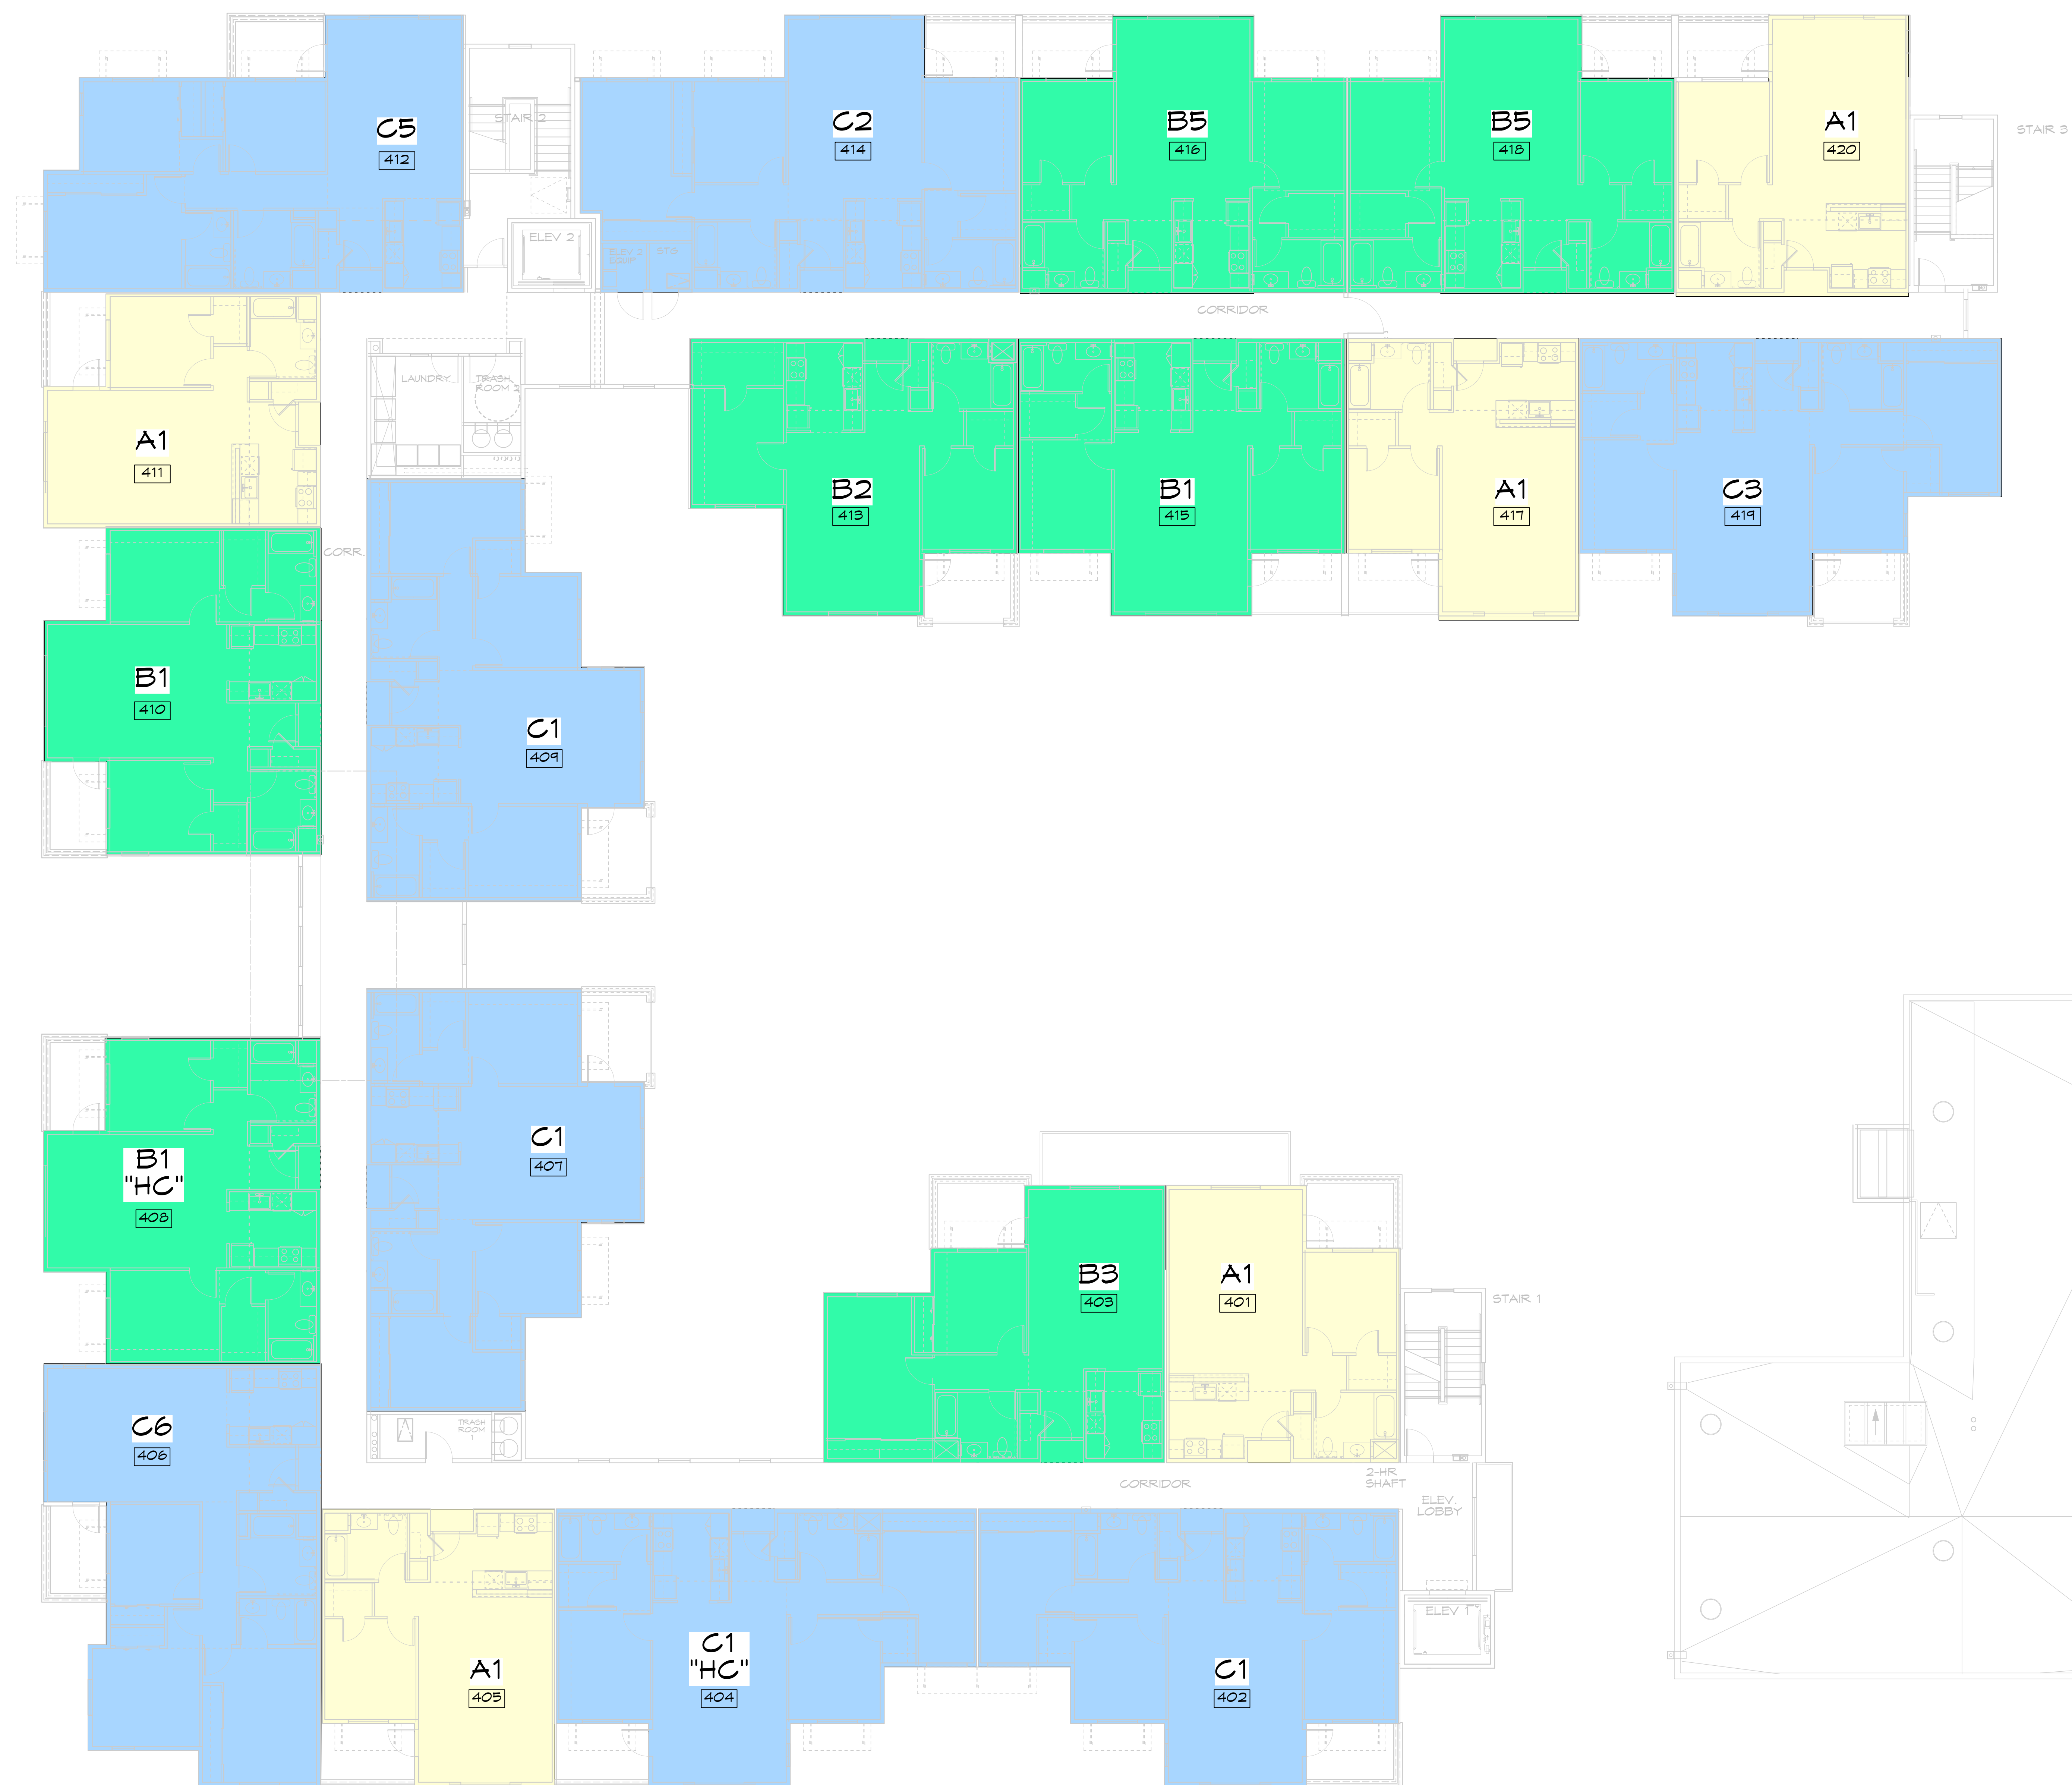

	1 BEDROOM UNIT
	2 BEDROOM UNIT
	3 BEDROOM UNIT
	MANAGER'S UNIT

UNIT B5 - TWO BEDROOM / TWO BATH
975 SQ. FT.

UNIT B2 - TWO BEDROOM / ONE BATH
923 SQ. FT.

UNIT B3 - TWO BEDROOM / ONE BATH
953 SQ. FT.

UNIT B4 - TWO BEDROOM / TWO BATH
975 SQ. FT.

SCALE: 1/4" = 1'-0"

UNIT B1 - TWO BEDROOM / TWO BATH
975 SQ. FT.

UNIT A1 - ONE BEDROOM / ONE BATH
722 SQ. FT.

- 1 BEDROOM UNIT
- 2 BEDROOM UNIT
- 3 BEDROOM UNIT
- MANAGER'S UNIT

UNIT C4- MANAGER'S UNIT TWO BEDROOM, TWO BATH, 1 DEN
1255 SQ. FT.

UNIT C2 - THREE BEDROOM / TWO BATH
1198 SQ. FT.

UNIT C3 - THREE BEDROOM / TWO BATH
1161 SQ. FT.

UNIT C1 - THREE BEDROOM / TWO BATH
1161 SQ. FT.

- 1 BEDROOM UNIT
- 2 BEDROOM UNIT
- 3 BEDROOM UNIT
- MANAGER'S UNIT

UNIT C6 - THREE BEDROOM / TWO BATH
1209 SQ. FT.

UNIT C5 - THREE BEDROOM / TWO BATH
1185 SQ. FT.

CATHEDRAL GARDENS: LEVEL 1

CATHEDRAL GARDENS: LEVEL 2

CATHEDRAL GARDENS: LEVEL 3

CATHEDRAL GARDENS: LEVEL 4