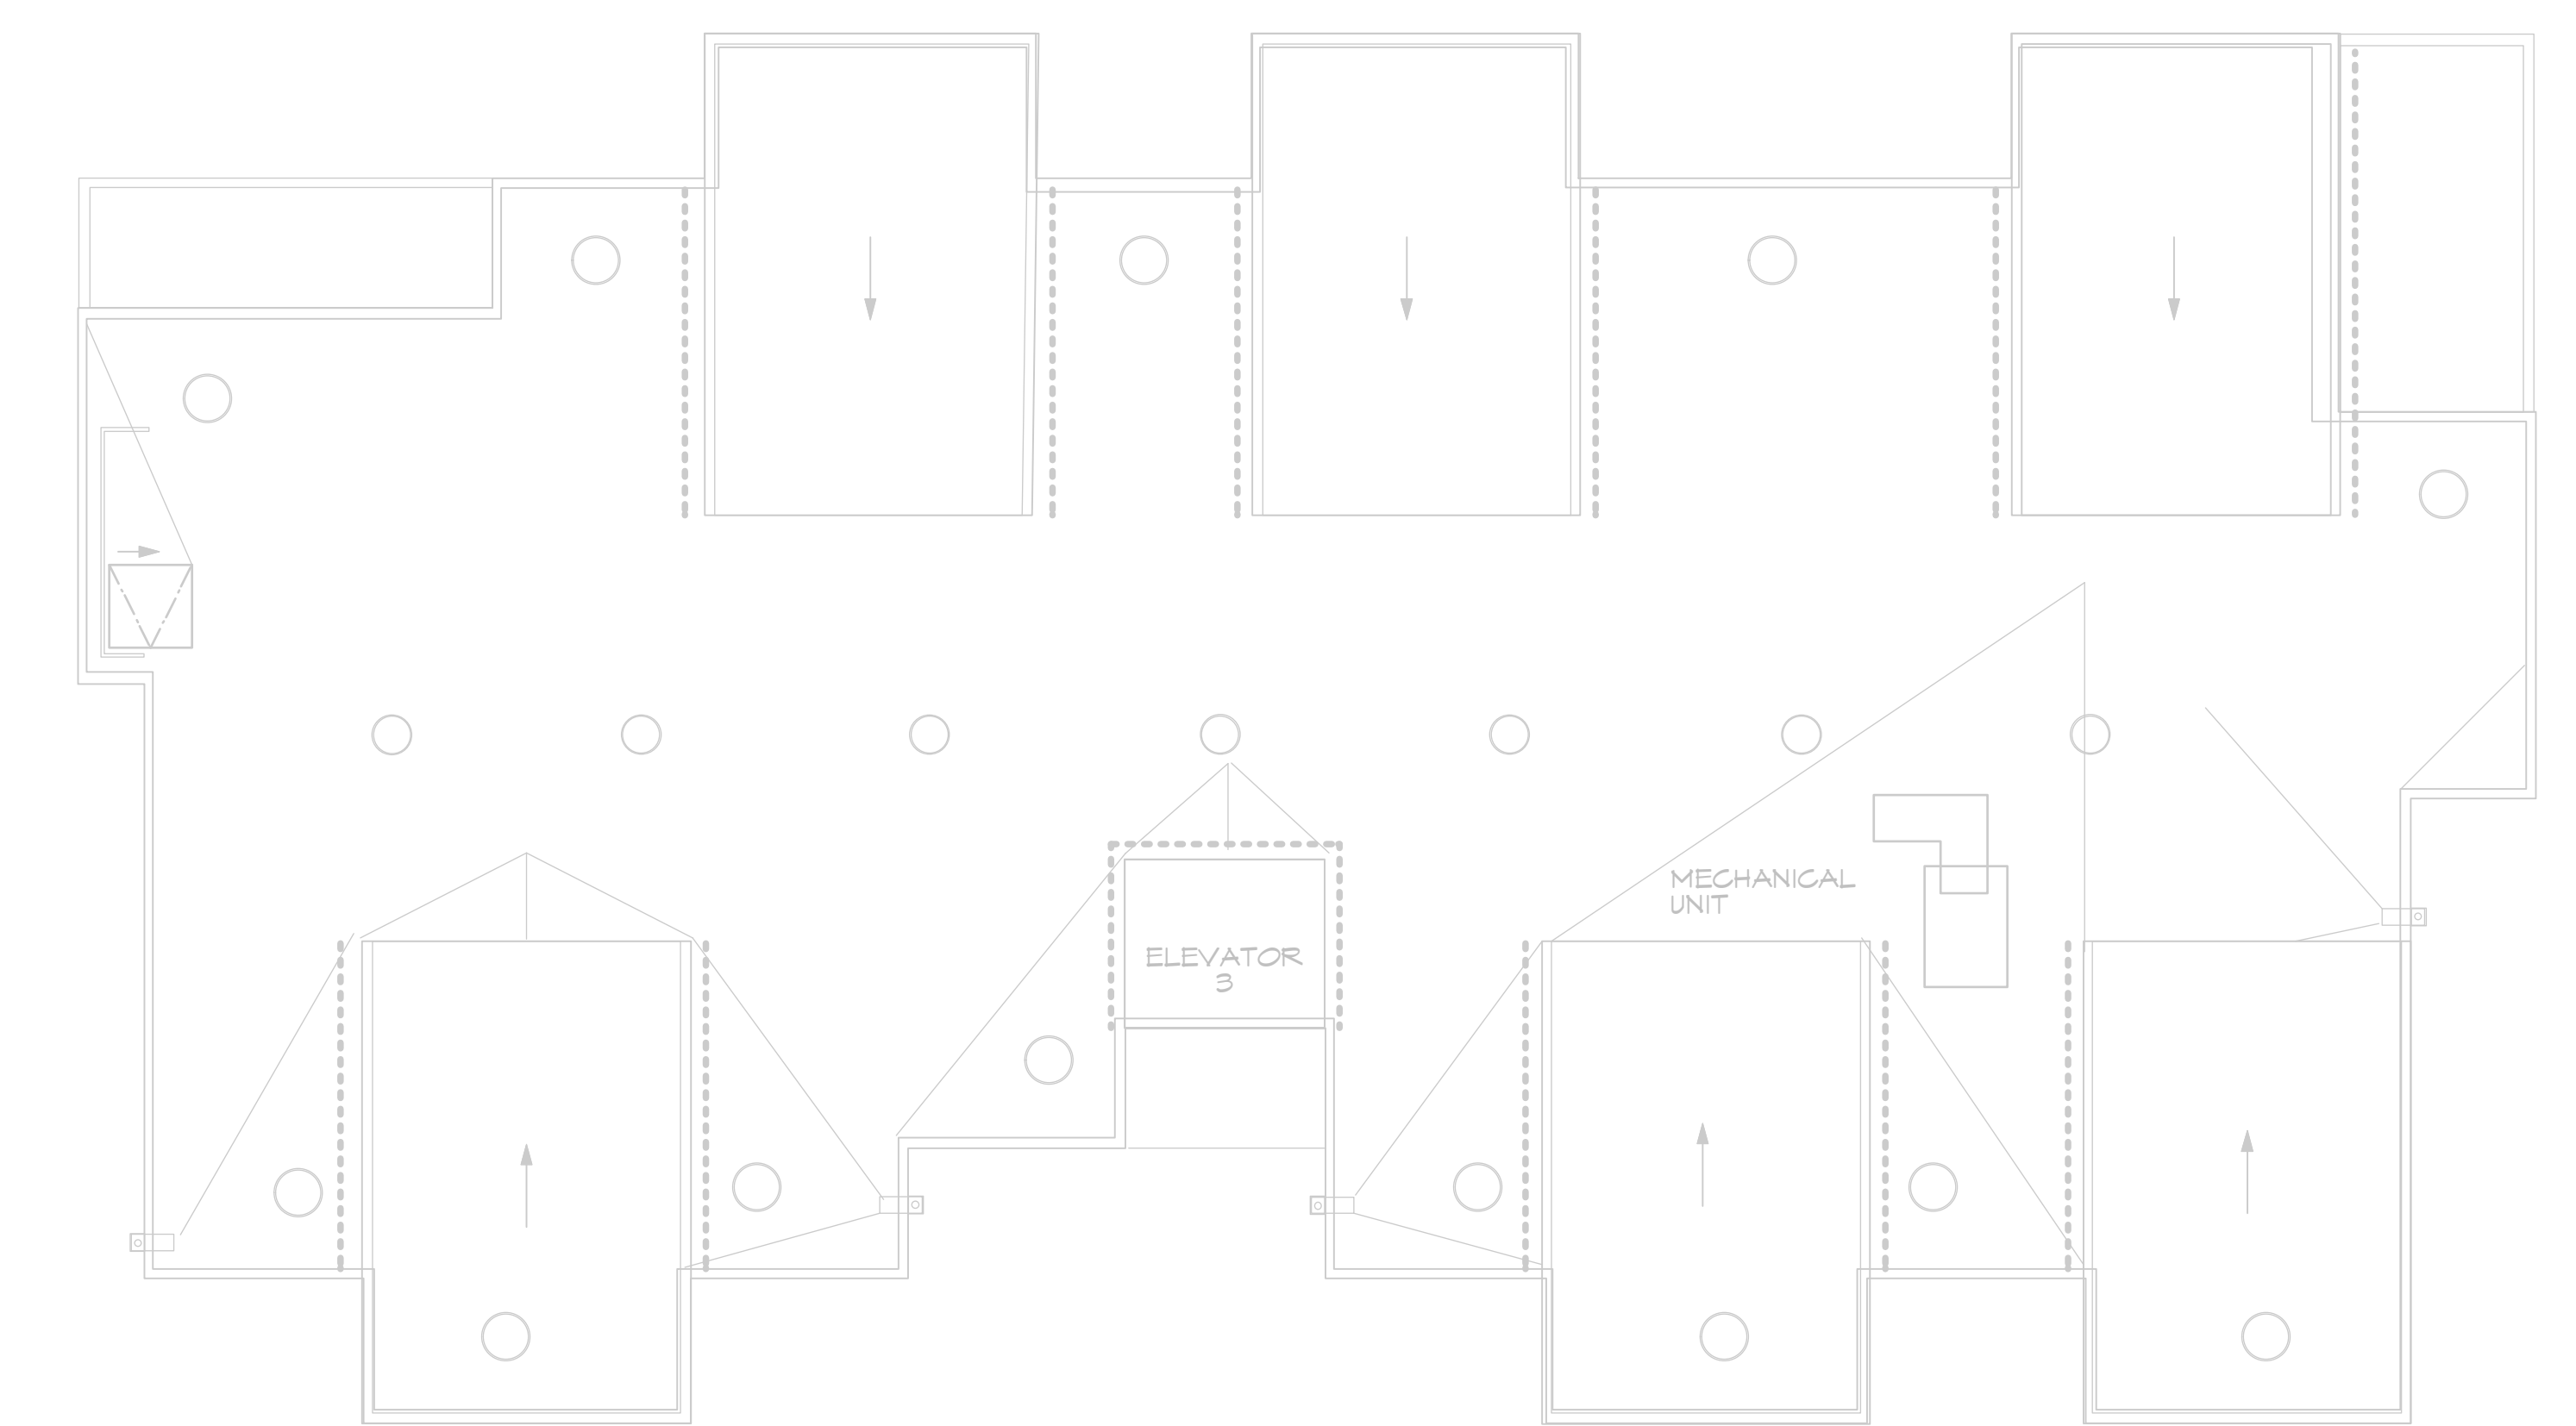

UNIT C6 - THREE BEDROOM / TWO BATH
1209 SQ. FT.

UNIT C5 - THREE BEDROOM / TWO BATH
1185 SQ. FT.

CATHEDRAL GARDENS: LEVEL 1

CATHEDRAL GARDENS: LEVEL 2

CATHEDRAL GARDENS: LEVEL 3

CATHEDRAL GARDENS: LEVEL 4