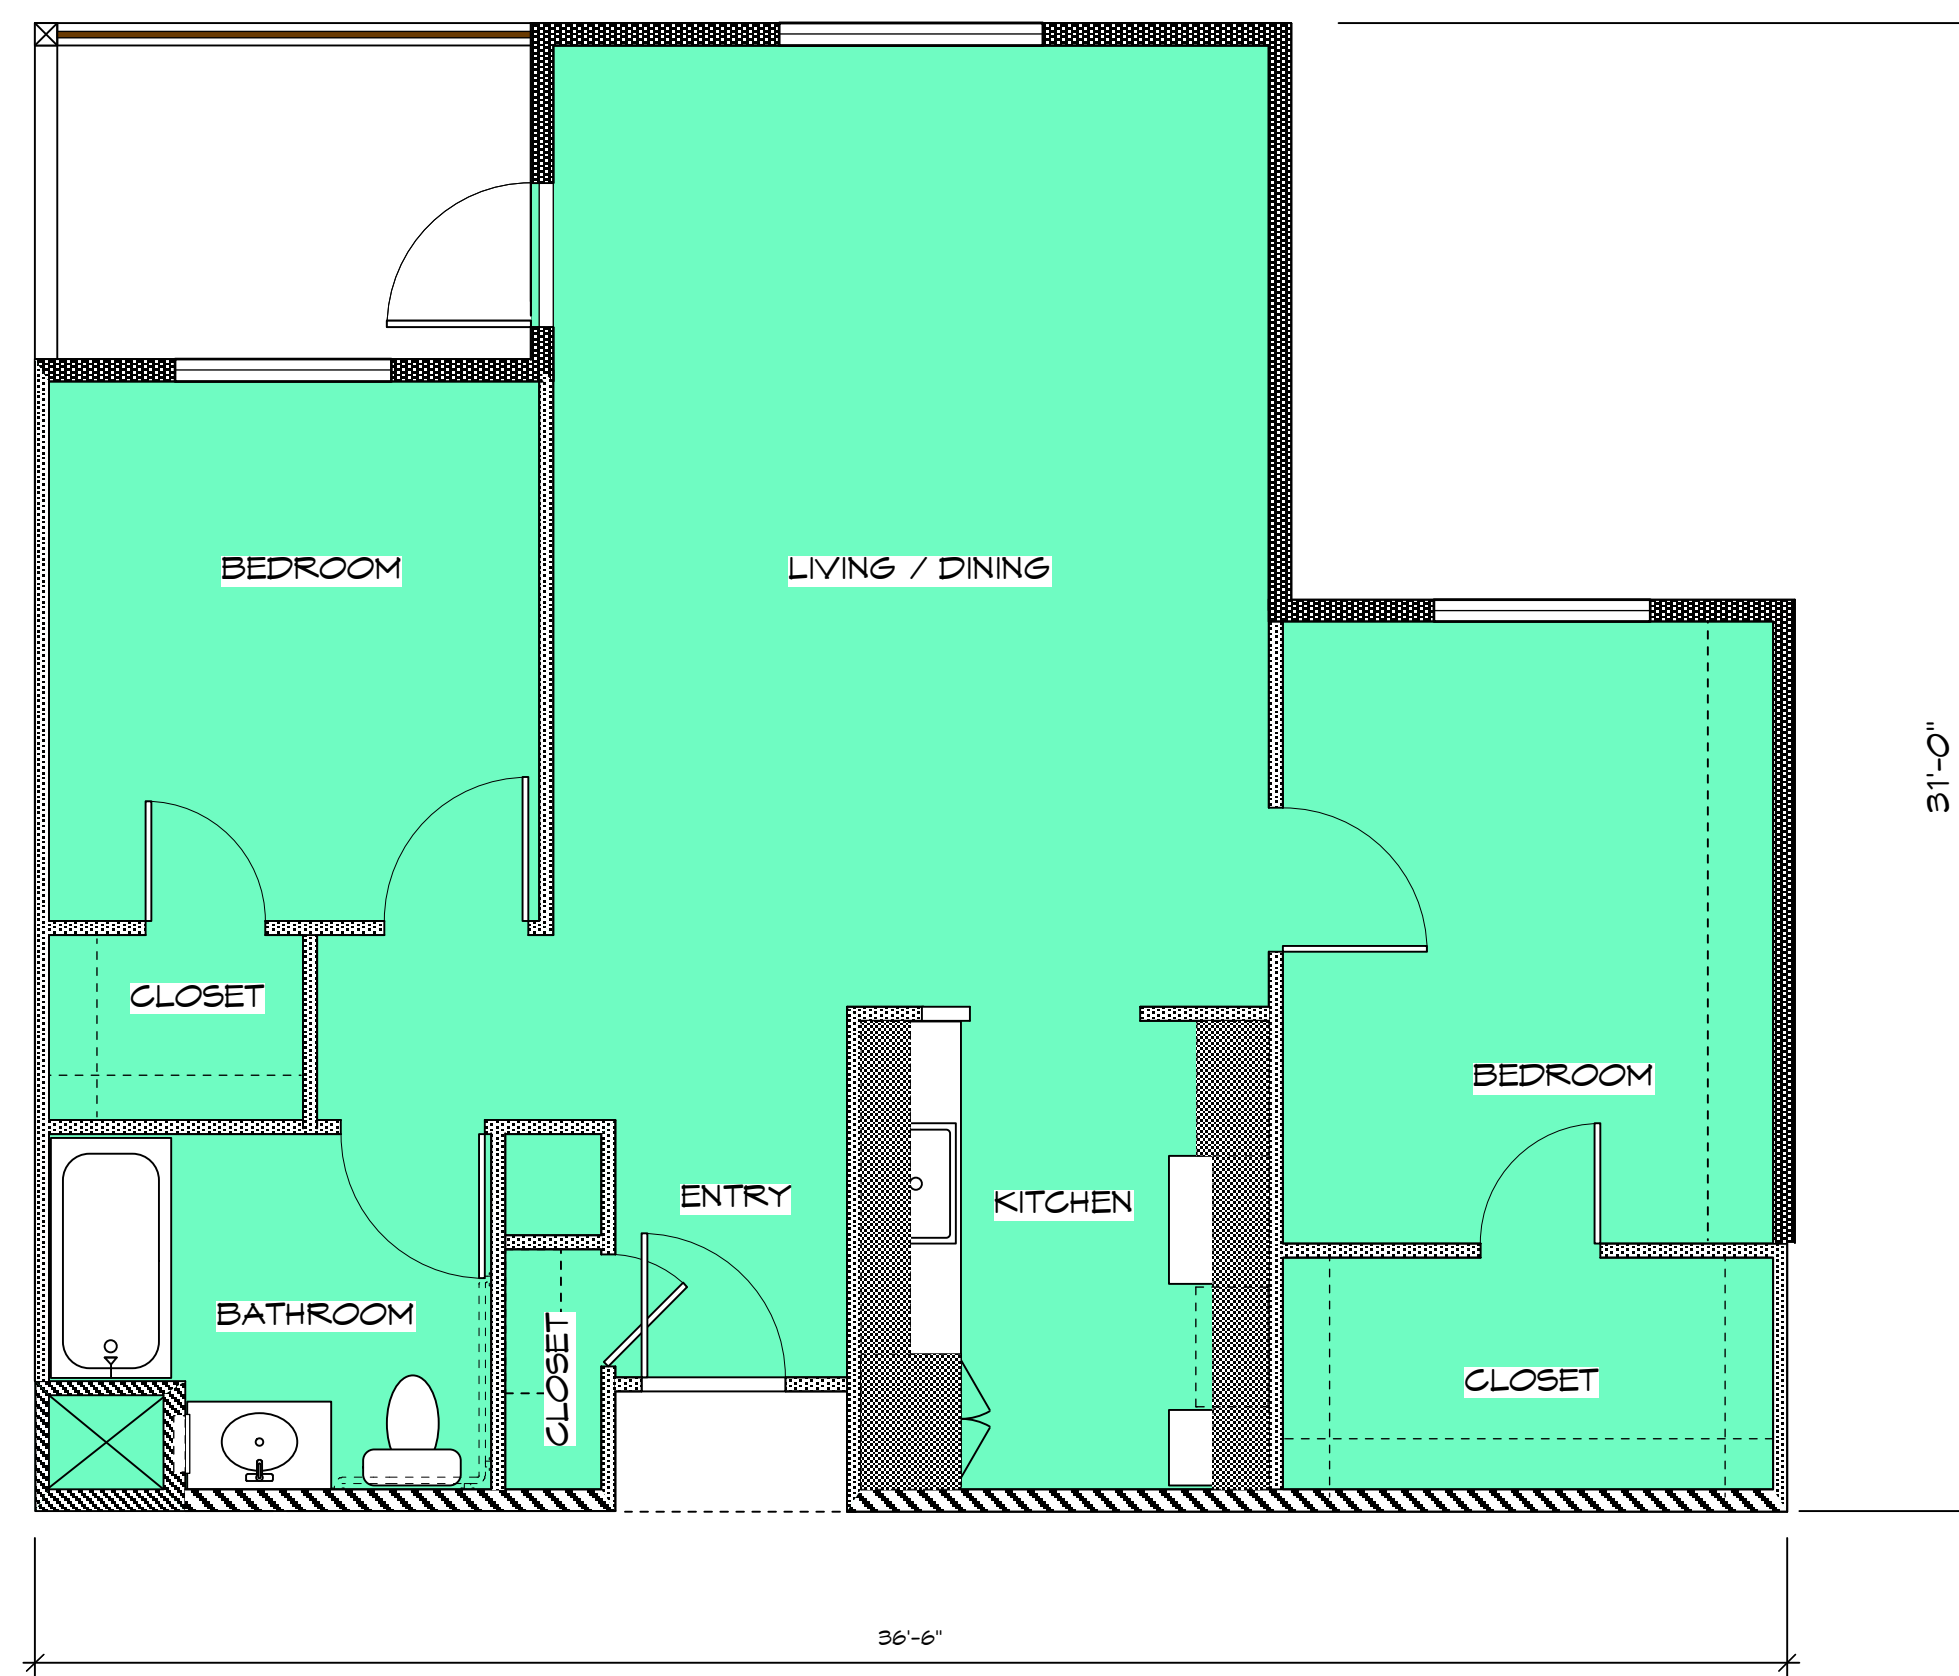

	1 BEDROOM UNIT
	2 BEDROOM UNIT
	3 BEDROOM UNIT
	MANAGER'S UNIT

UNIT B5 - TWO BEDROOM / TWO BATH
975 SQ. FT.

UNIT B2 - TWO BEDROOM / ONE BATH
923 SQ. FT.

UNIT B3 - TWO BEDROOM / ONE BATH
953 SQ. FT.

UNIT B4 - TWO BEDROOM / TWO BATH
975 SQ. FT.

SCALE: 1/4" = 1'-0"

UNIT B1 - TWO BEDROOM / TWO BATH
975 SQ. FT.

UNIT A1 - ONE BEDROOM / ONE BATH
722 SQ. FT.

- 1 BEDROOM UNIT
- 2 BEDROOM UNIT
- 3 BEDROOM UNIT
- MANAGER'S UNIT

UNIT C4- MANAGER'S UNIT TWO BEDROOM, TWO BATH, 1 DEN
1255 SQ. FT.

UNIT C2 - THREE BEDROOM / TWO BATH
1198 SQ. FT.

UNIT C3 - THREE BEDROOM / TWO BATH
1161 SQ. FT.

UNIT C1 - THREE BEDROOM / TWO BATH
1161 SQ. FT.

- 1 BEDROOM UNIT
- 2 BEDROOM UNIT
- 3 BEDROOM UNIT
- MANAGER'S UNIT

UNIT C6 - THREE BEDROOM / TWO BATH
1209 SQ. FT.

UNIT C5 - THREE BEDROOM / TWO BATH
1185 SQ. FT.

CATHEDRAL GARDENS: LEVEL 1

CATHEDRAL GARDENS: LEVEL 2

CATHEDRAL GARDENS: LEVEL 3

CATHEDRAL GARDENS: LEVEL 4