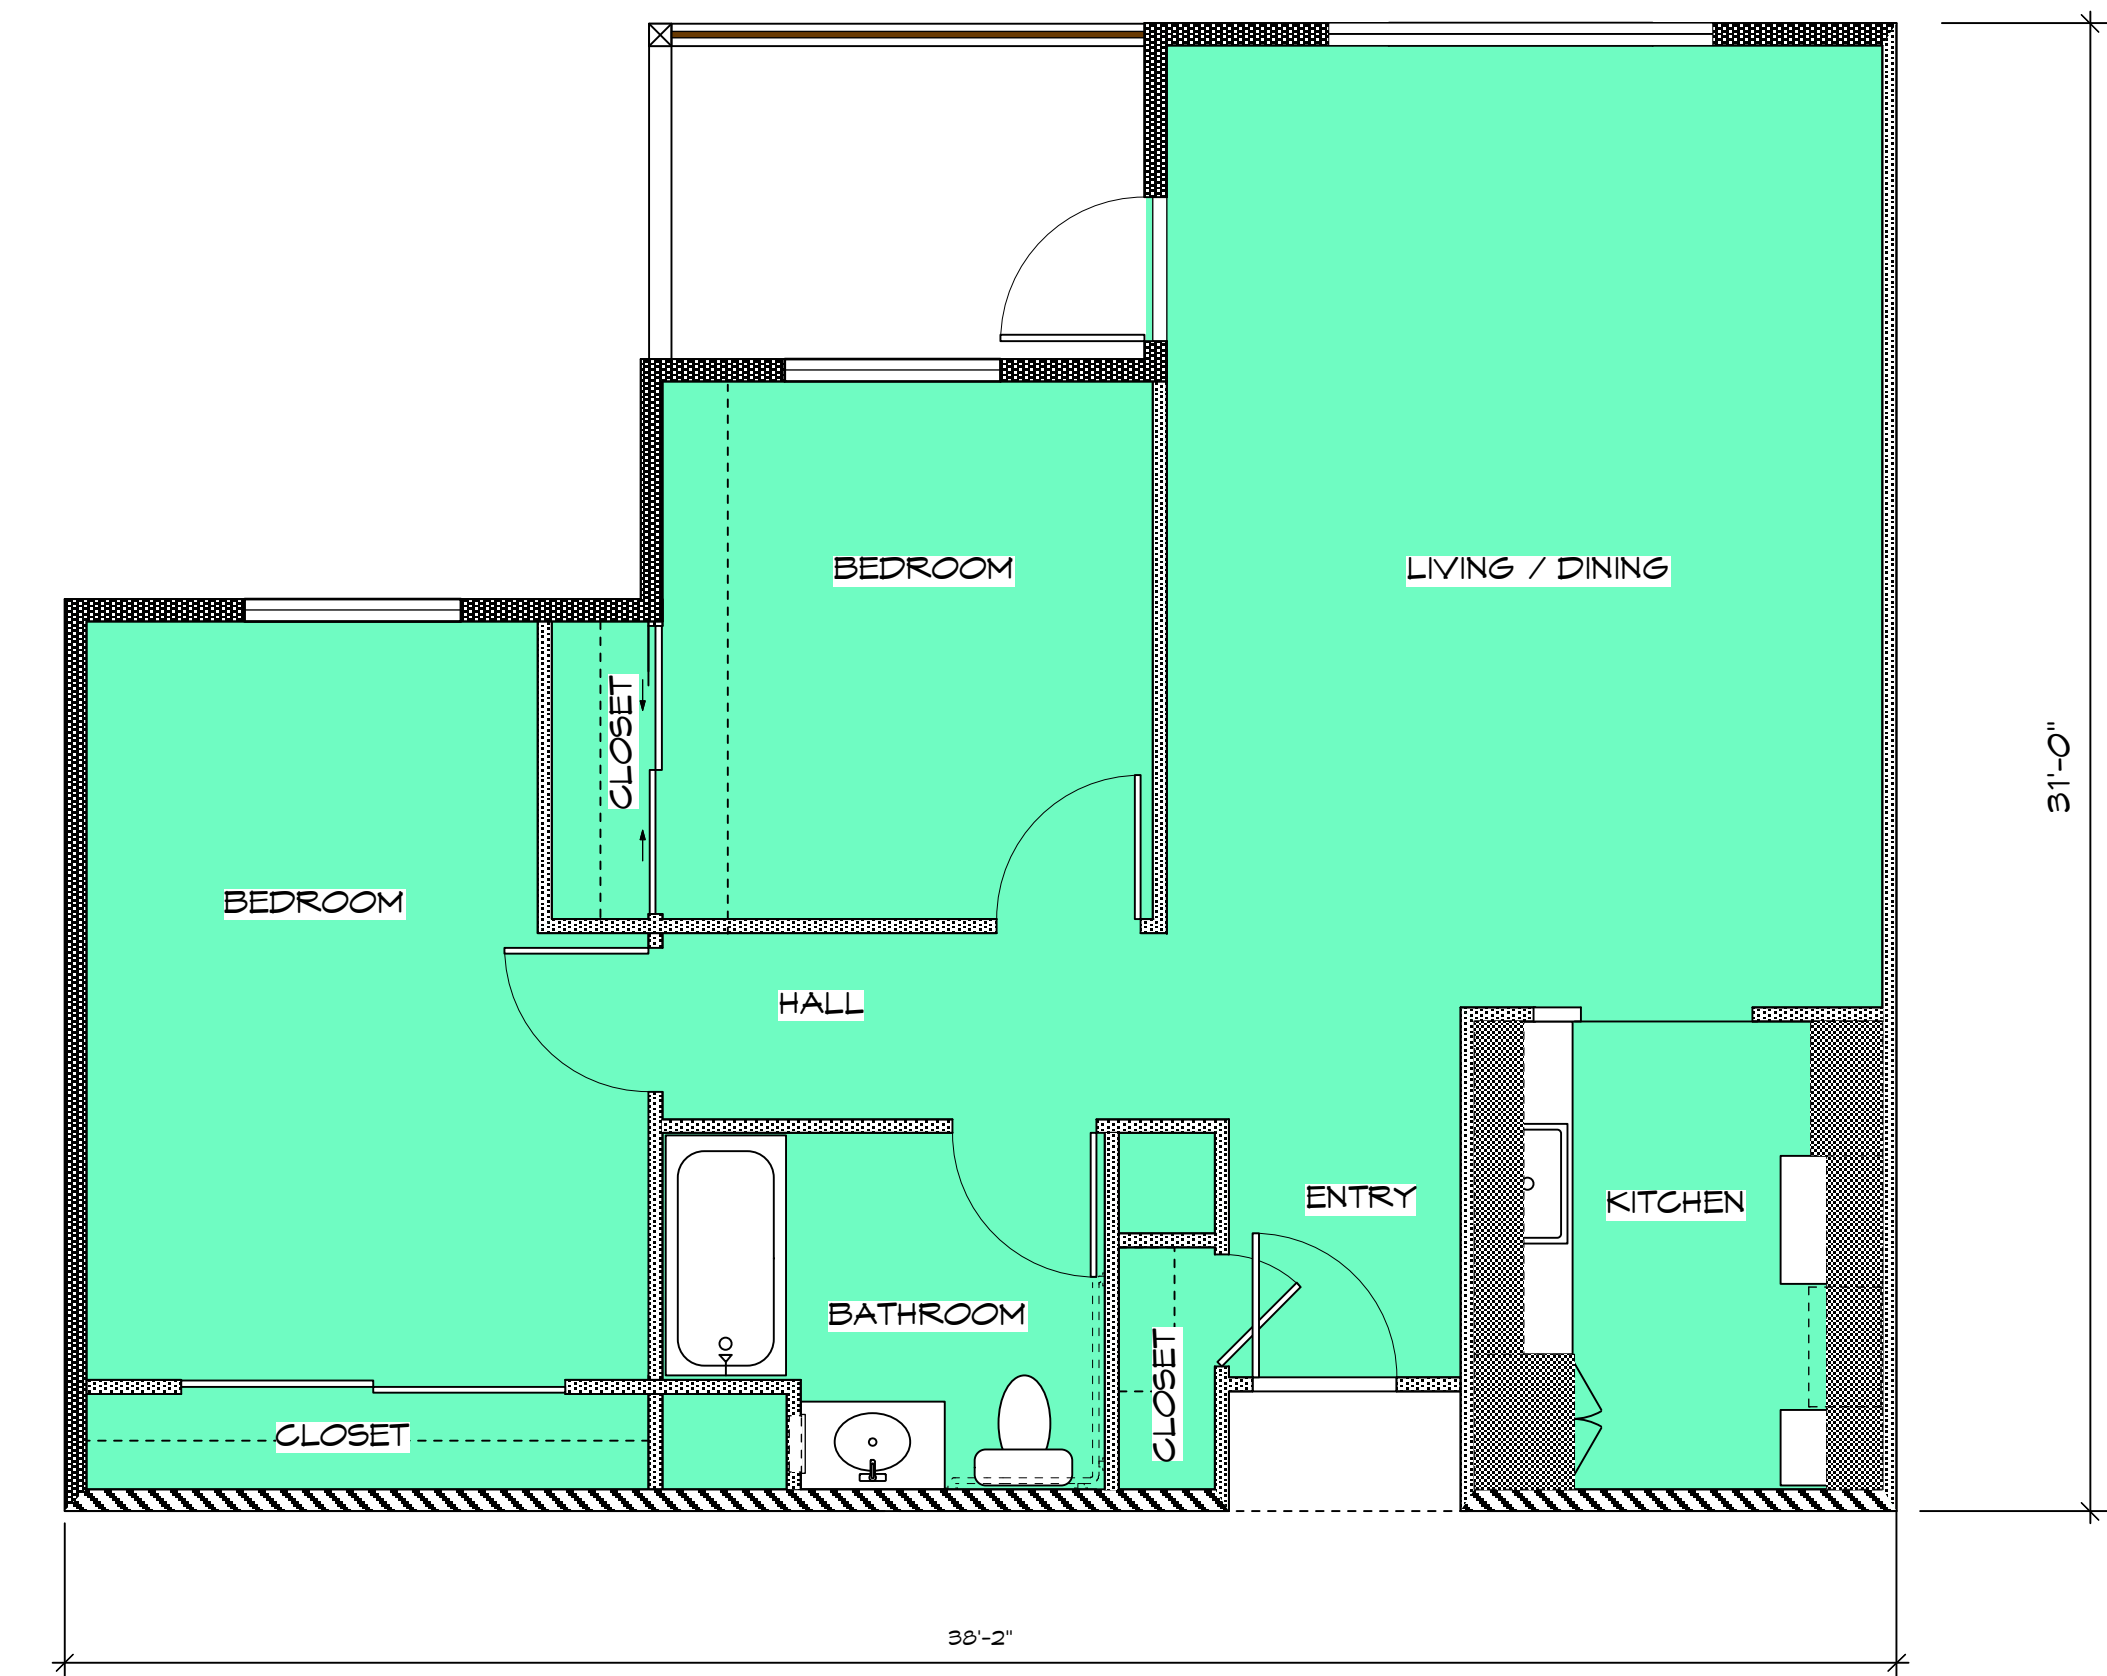

	1 BEDROOM UNIT
	2 BEDROOM UNIT
	3 BEDROOM UNIT
	MANAGER'S UNIT

UNIT B5 - TWO BEDROOM / TWO BATH
975 SQ. FT.

UNIT B2 - TWO BEDROOM / ONE BATH
923 SQ. FT.

UNIT B3 - TWO BEDROOM / ONE BATH
953 SQ. FT.

UNIT B4 - TWO BEDROOM / TWO BATH
975 SQ. FT.

SCALE: 1/4" = 1'-0"

UNIT B1 - TWO BEDROOM / TWO BATH
975 SQ. FT.

UNIT A1 - ONE BEDROOM / ONE BATH
722 SQ. FT.

- 1 BEDROOM UNIT
- 2 BEDROOM UNIT
- 3 BEDROOM UNIT
- MANAGER'S UNIT

UNIT C4- MANAGER'S UNIT TWO BEDROOM, TWO BATH, 1 DEN
1255 SQ. FT.

UNIT C2 - THREE BEDROOM / TWO BATH
1198 SQ. FT.

UNIT C3 - THREE BEDROOM / TWO BATH
1161 SQ. FT.

UNIT C1 - THREE BEDROOM / TWO BATH
1161 SQ. FT.

- 1 BEDROOM UNIT
- 2 BEDROOM UNIT
- 3 BEDROOM UNIT
- MANAGER'S UNIT

UNIT C6 - THREE BEDROOM / TWO BATH
1209 SQ. FT.

UNIT C5 - THREE BEDROOM / TWO BATH
1185 SQ. FT.

CATHEDRAL GARDENS: LEVEL 1

CATHEDRAL GARDENS: LEVEL 2

CATHEDRAL GARDENS: LEVEL 3

CATHEDRAL GARDENS: LEVEL 4