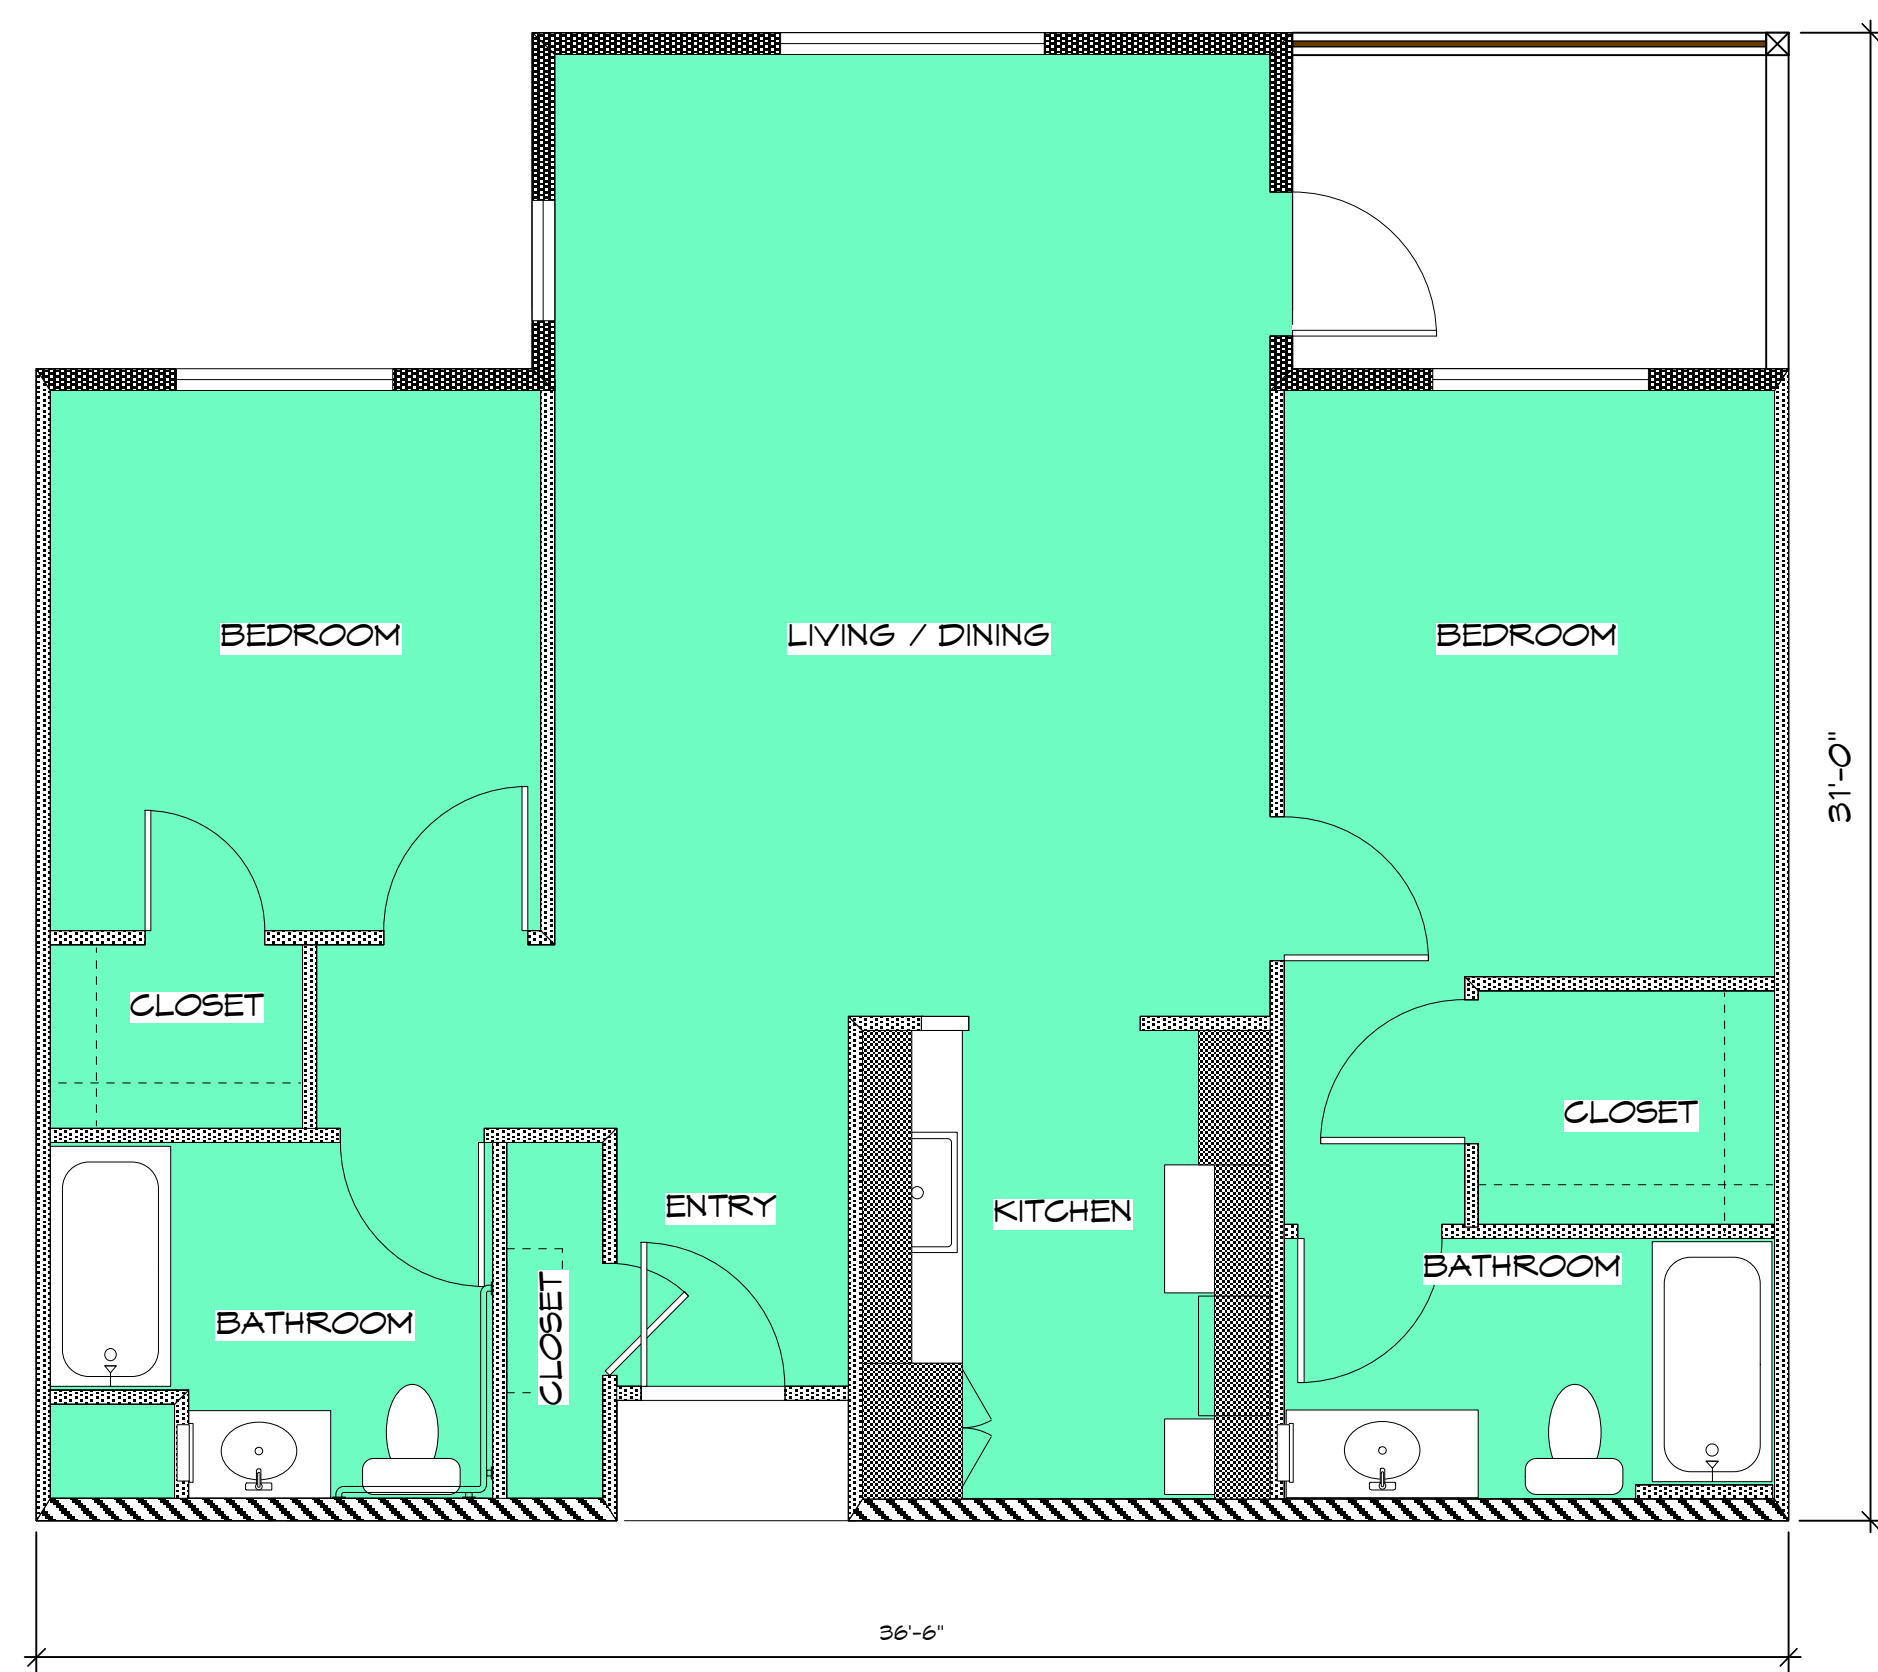

	1 BEDROOM UNIT
	2 BEDROOM UNIT
	3 BEDROOM UNIT
	MANAGER'S UNIT

UNIT B5 - TWO BEDROOM / TWO BATH
975 SQ. FT.

UNIT B2 - TWO BEDROOM / ONE BATH
923 SQ. FT.

UNIT B3 - TWO BEDROOM / ONE BATH
953 SQ. FT.

UNIT B4 - TWO BEDROOM / TWO BATH
975 SQ. FT.

SCALE: 1/4" = 1'-0"

UNIT B1 - TWO BEDROOM / TWO BATH
975 SQ. FT.

UNIT A1 - ONE BEDROOM / ONE BATH
722 SQ. FT.

- 1 BEDROOM UNIT
- 2 BEDROOM UNIT
- 3 BEDROOM UNIT
- MANAGER'S UNIT

UNIT C4- MANAGER'S UNIT TWO BEDROOM, TWO BATH, 1 DEN
1255 SQ. FT.

UNIT C2 - THREE BEDROOM / TWO BATH
1198 SQ. FT.

UNIT C3 - THREE BEDROOM / TWO BATH
1161 SQ. FT.

UNIT C1 - THREE BEDROOM / TWO BATH
1161 SQ. FT.

- 1 BEDROOM UNIT
- 2 BEDROOM UNIT
- 3 BEDROOM UNIT
- MANAGER'S UNIT

UNIT C6 - THREE BEDROOM / TWO BATH
1209 SQ. FT.

UNIT C5 - THREE BEDROOM / TWO BATH
1185 SQ. FT.

CATHEDRAL GARDENS: LEVEL 1

CATHEDRAL GARDENS: LEVEL 2

CATHEDRAL GARDENS: LEVEL 3

CATHEDRAL GARDENS: LEVEL 4