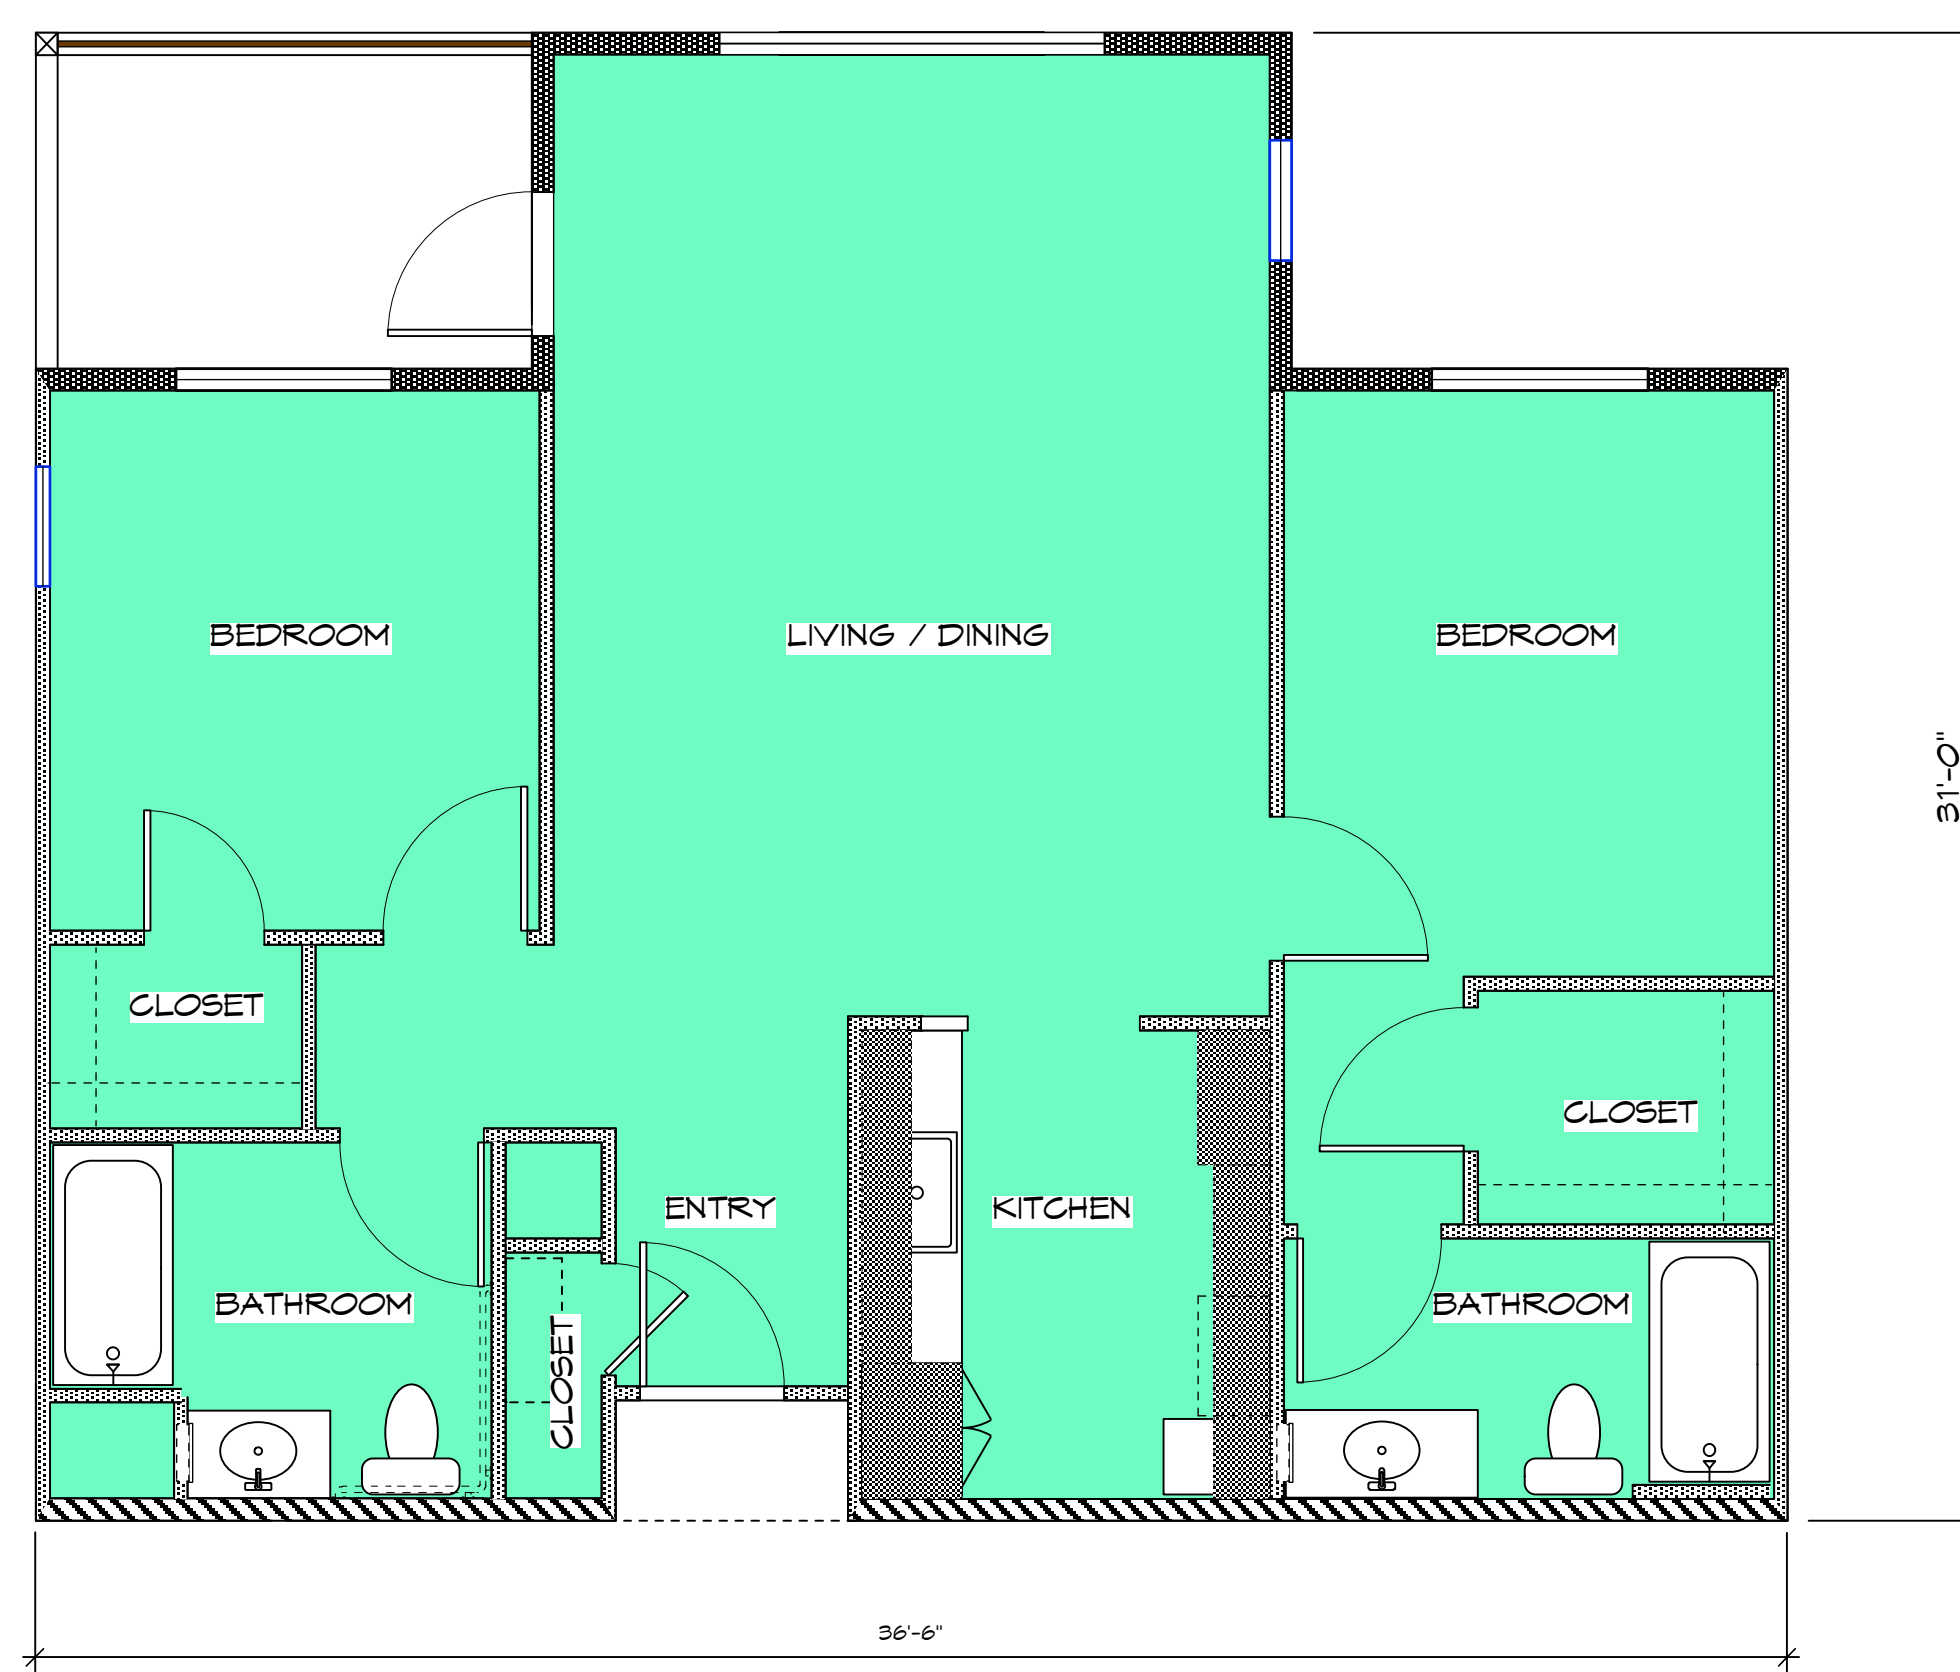

	1 BEDROOM UNIT
	2 BEDROOM UNIT
	3 BEDROOM UNIT
	MANAGER'S UNIT

UNIT B5 - TWO BEDROOM / TWO BATH
975 SQ. FT.

UNIT B2 - TWO BEDROOM / ONE BATH
923 SQ. FT.

UNIT B3 - TWO BEDROOM / ONE BATH
953 SQ. FT.

UNIT B4 - TWO BEDROOM / TWO BATH
975 SQ. FT.

SCALE: 1/4" = 1'-0"

UNIT B1 - TWO BEDROOM / TWO BATH
975 SQ. FT.

UNIT A1 - ONE BEDROOM / ONE BATH
722 SQ. FT.

- 1 BEDROOM UNIT
- 2 BEDROOM UNIT
- 3 BEDROOM UNIT
- MANAGER'S UNIT

UNIT C4- MANAGER'S UNIT TWO BEDROOM, TWO BATH, 1 DEN
1255 SQ. FT.

UNIT C2 - THREE BEDROOM / TWO BATH
1198 SQ. FT.

UNIT C3 - THREE BEDROOM / TWO BATH
1161 SQ. FT.

UNIT C1 - THREE BEDROOM / TWO BATH
1161 SQ. FT.

- 1 BEDROOM UNIT
- 2 BEDROOM UNIT
- 3 BEDROOM UNIT
- MANAGER'S UNIT

UNIT C6 - THREE BEDROOM / TWO BATH
1209 SQ. FT.

UNIT C5 - THREE BEDROOM / TWO BATH
1185 SQ. FT.

CATHEDRAL GARDENS: LEVEL 1

CATHEDRAL GARDENS: LEVEL 2

CATHEDRAL GARDENS: LEVEL 3

CATHEDRAL GARDENS: LEVEL 4