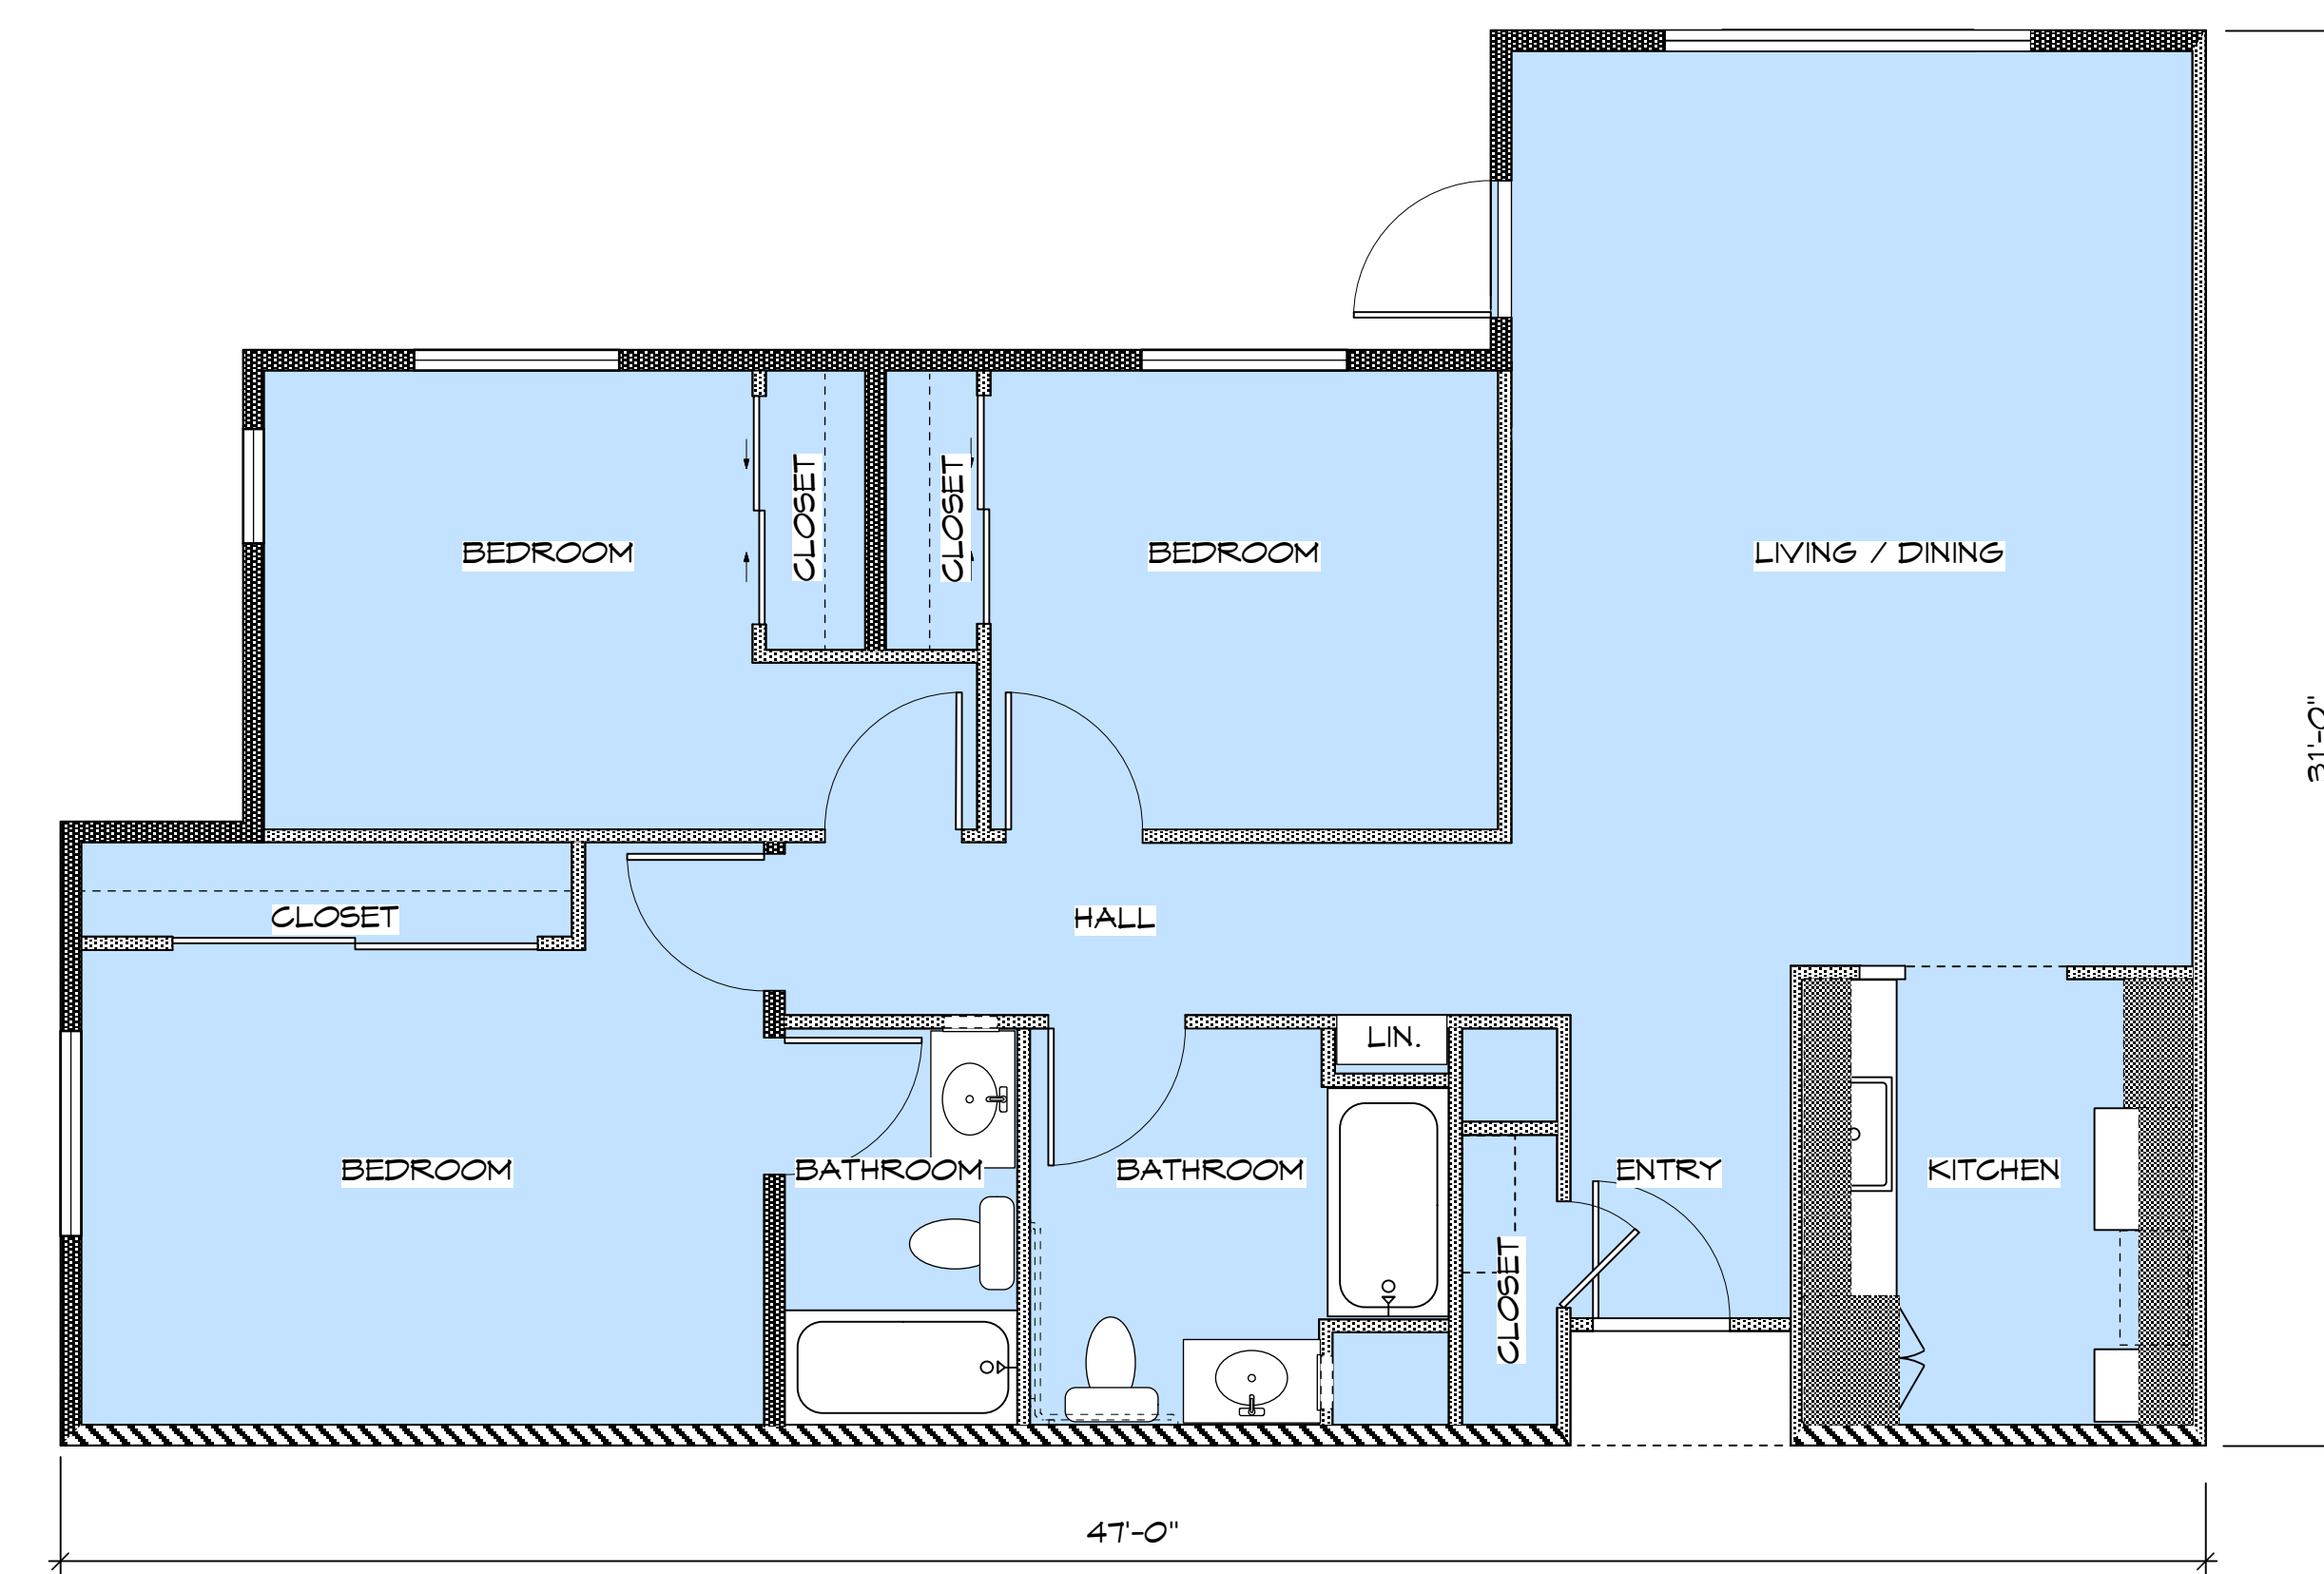

	1 BEDROOM UNIT
	2 BEDROOM UNIT
	3 BEDROOM UNIT
	MANAGER'S UNIT

UNIT B5 - TWO BEDROOM / TWO BATH
975 SQ. FT.

UNIT B2 - TWO BEDROOM / ONE BATH
923 SQ. FT.

UNIT B3 - TWO BEDROOM / ONE BATH
953 SQ. FT.

UNIT B4 - TWO BEDROOM / TWO BATH
975 SQ. FT.

SCALE: 1/4" = 1'-0"

UNIT B1 - TWO BEDROOM / TWO BATH
975 SQ. FT.

UNIT A1 - ONE BEDROOM / ONE BATH
722 SQ. FT.

- 1 BEDROOM UNIT
- 2 BEDROOM UNIT
- 3 BEDROOM UNIT
- MANAGER'S UNIT

UNIT C4- MANAGER'S UNIT TWO BEDROOM, TWO BATH, 1 DEN
1255 SQ. FT.

UNIT C2 - THREE BEDROOM / TWO BATH
1198 SQ. FT.

UNIT C3 - THREE BEDROOM / TWO BATH
1161 SQ. FT.

UNIT C1 - THREE BEDROOM / TWO BATH
1161 SQ. FT.

- 1 BEDROOM UNIT
- 2 BEDROOM UNIT
- 3 BEDROOM UNIT
- MANAGER'S UNIT

UNIT C6 - THREE BEDROOM / TWO BATH
1209 SQ. FT.

UNIT C5 - THREE BEDROOM / TWO BATH
1185 SQ. FT.

CATHEDRAL GARDENS: LEVEL 1

CATHEDRAL GARDENS: LEVEL 2

CATHEDRAL GARDENS: LEVEL 3

CATHEDRAL GARDENS: LEVEL 4