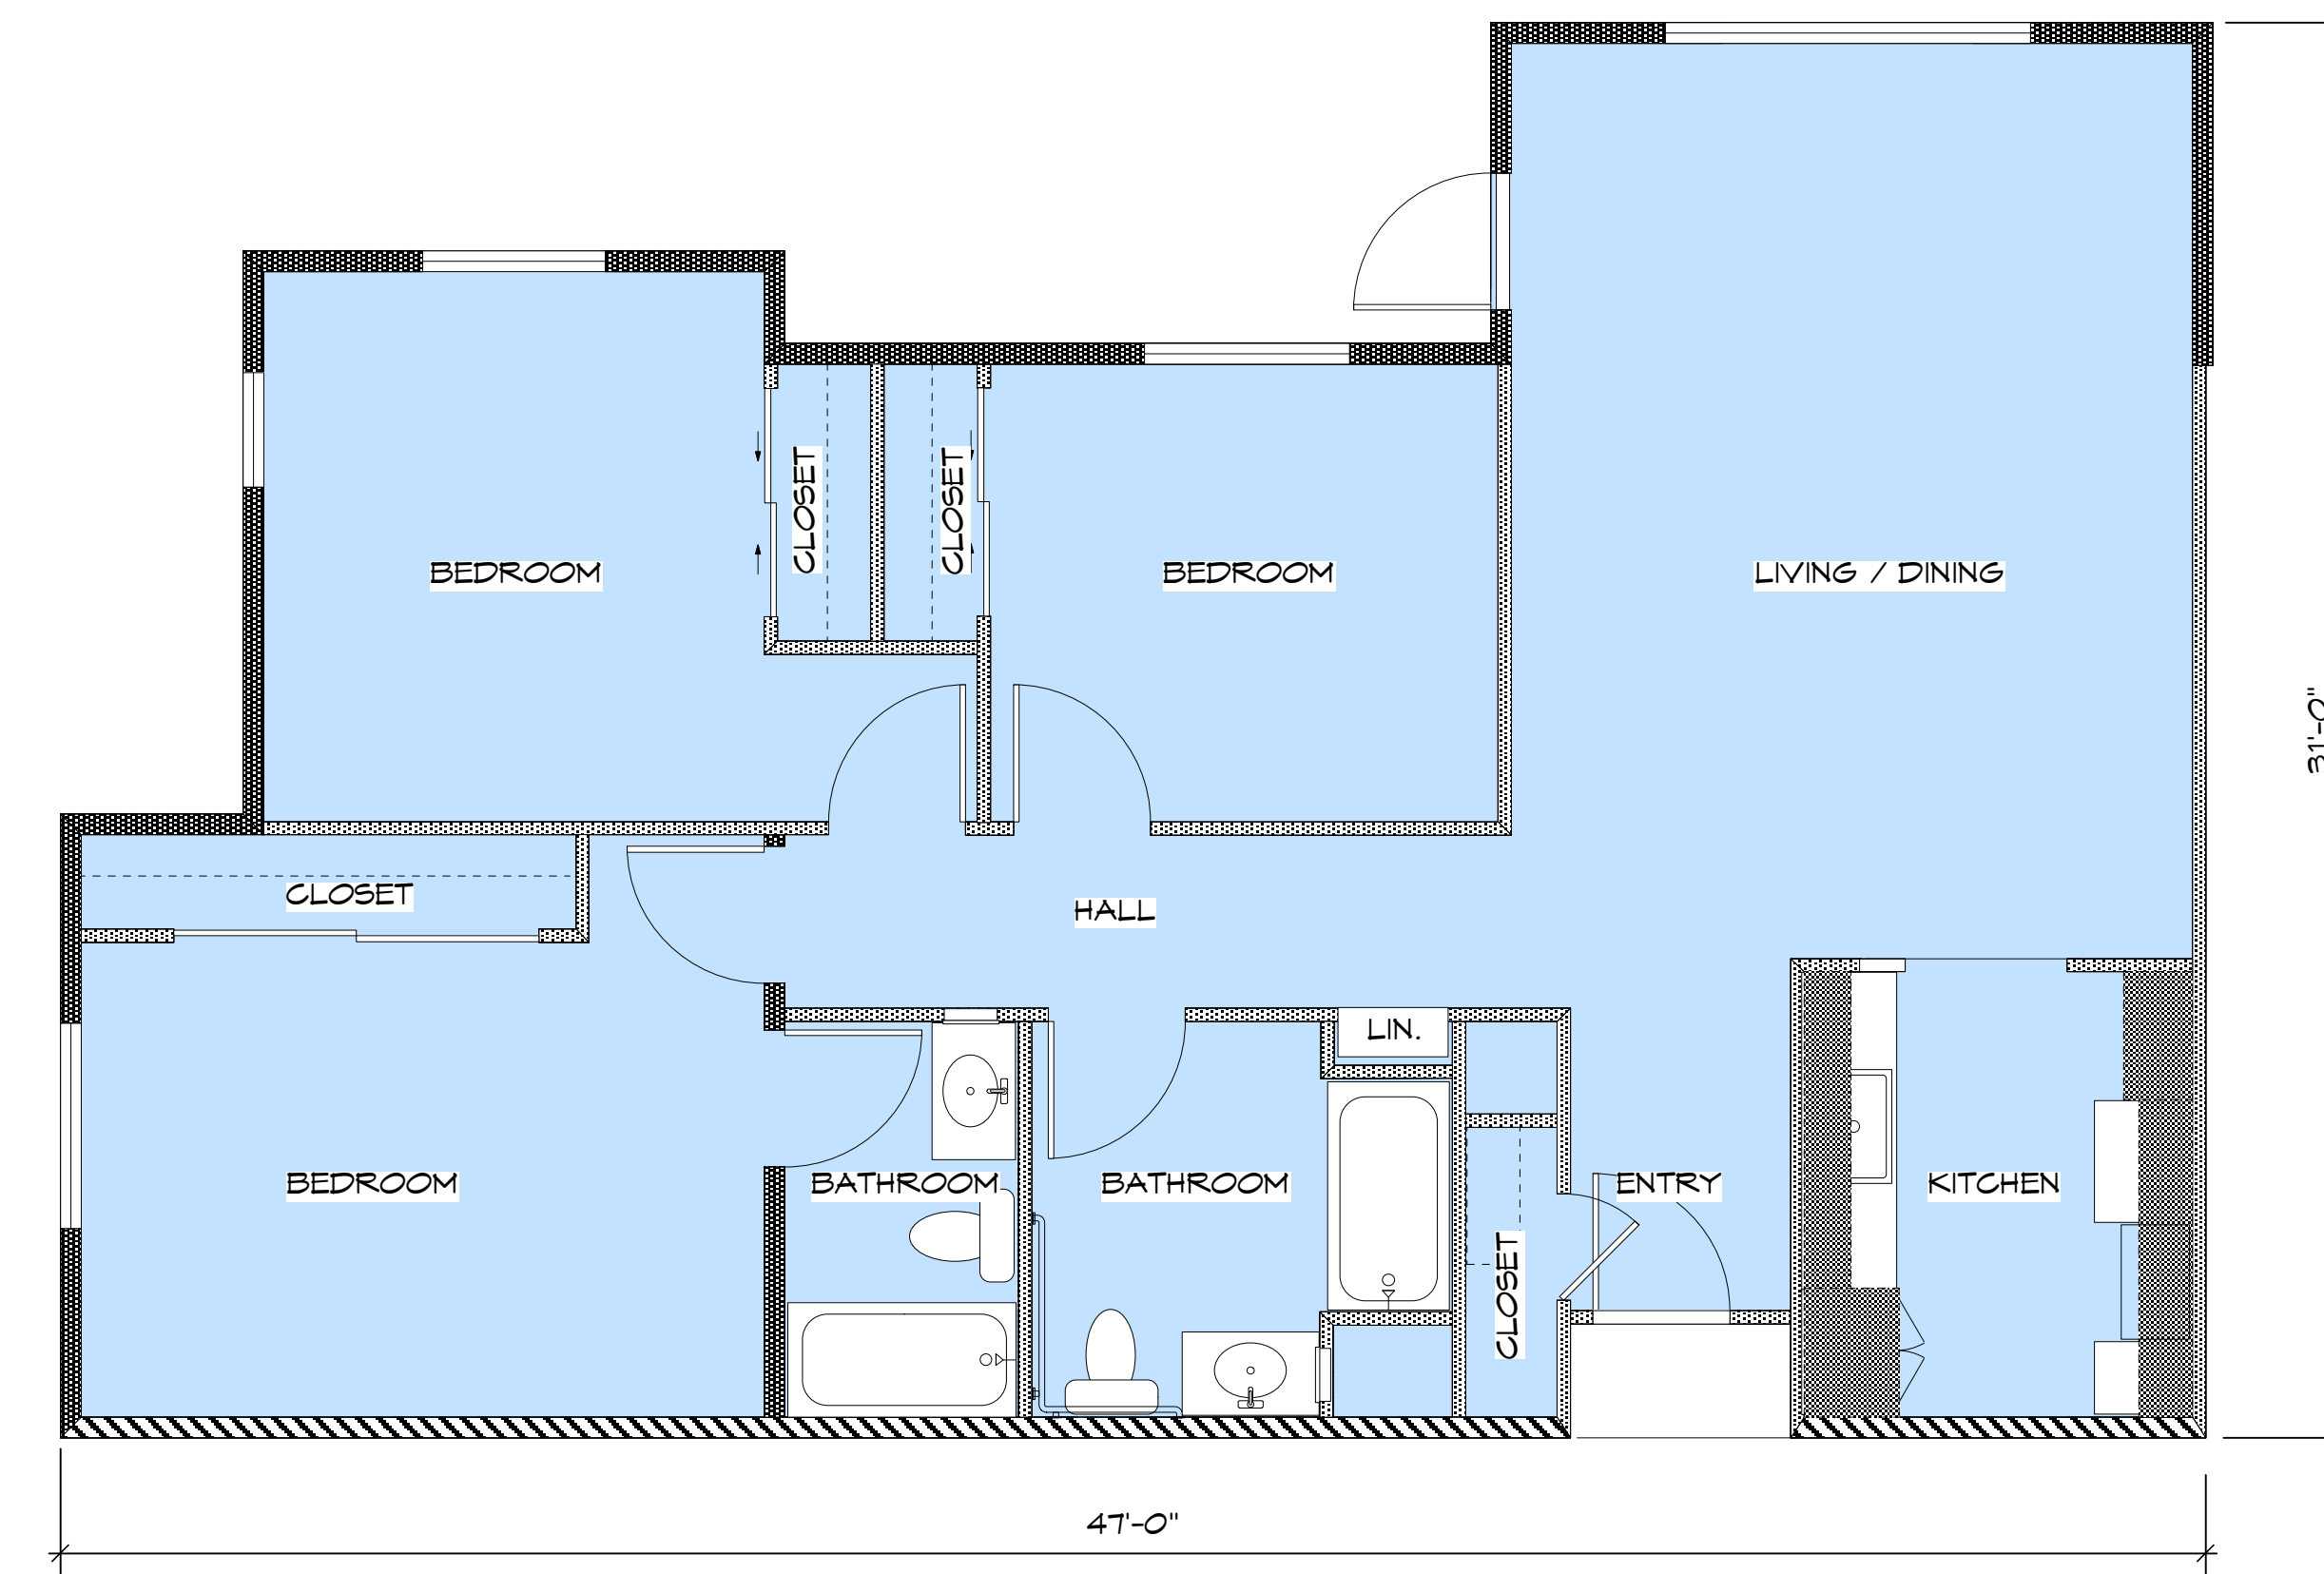

	1 BEDROOM UNIT
	2 BEDROOM UNIT
	3 BEDROOM UNIT
	MANAGER'S UNIT

UNIT B5 - TWO BEDROOM / TWO BATH
975 SQ. FT.

UNIT B2 - TWO BEDROOM / ONE BATH
923 SQ. FT.

UNIT B3 - TWO BEDROOM / ONE BATH
953 SQ. FT.

UNIT B4 - TWO BEDROOM / TWO BATH
975 SQ. FT.

SCALE: 1/4" = 1'-0"

UNIT B1 - TWO BEDROOM / TWO BATH
975 SQ. FT.

UNIT A1 - ONE BEDROOM / ONE BATH
722 SQ. FT.

- 1 BEDROOM UNIT
- 2 BEDROOM UNIT
- 3 BEDROOM UNIT
- MANAGER'S UNIT

UNIT C4- MANAGER'S UNIT TWO BEDROOM, TWO BATH, 1 DEN
1255 SQ. FT.

UNIT C2 - THREE BEDROOM / TWO BATH
1198 SQ. FT.

UNIT C3 - THREE BEDROOM / TWO BATH
1161 SQ. FT.

UNIT C1 - THREE BEDROOM / TWO BATH
1161 SQ. FT.

- 1 BEDROOM UNIT
- 2 BEDROOM UNIT
- 3 BEDROOM UNIT
- MANAGER'S UNIT

UNIT C6 - THREE BEDROOM / TWO BATH
1209 SQ. FT.

UNIT C5 - THREE BEDROOM / TWO BATH
1185 SQ. FT.

CATHEDRAL GARDENS: LEVEL 1

CATHEDRAL GARDENS: LEVEL 2

CATHEDRAL GARDENS: LEVEL 3

CATHEDRAL GARDENS: LEVEL 4