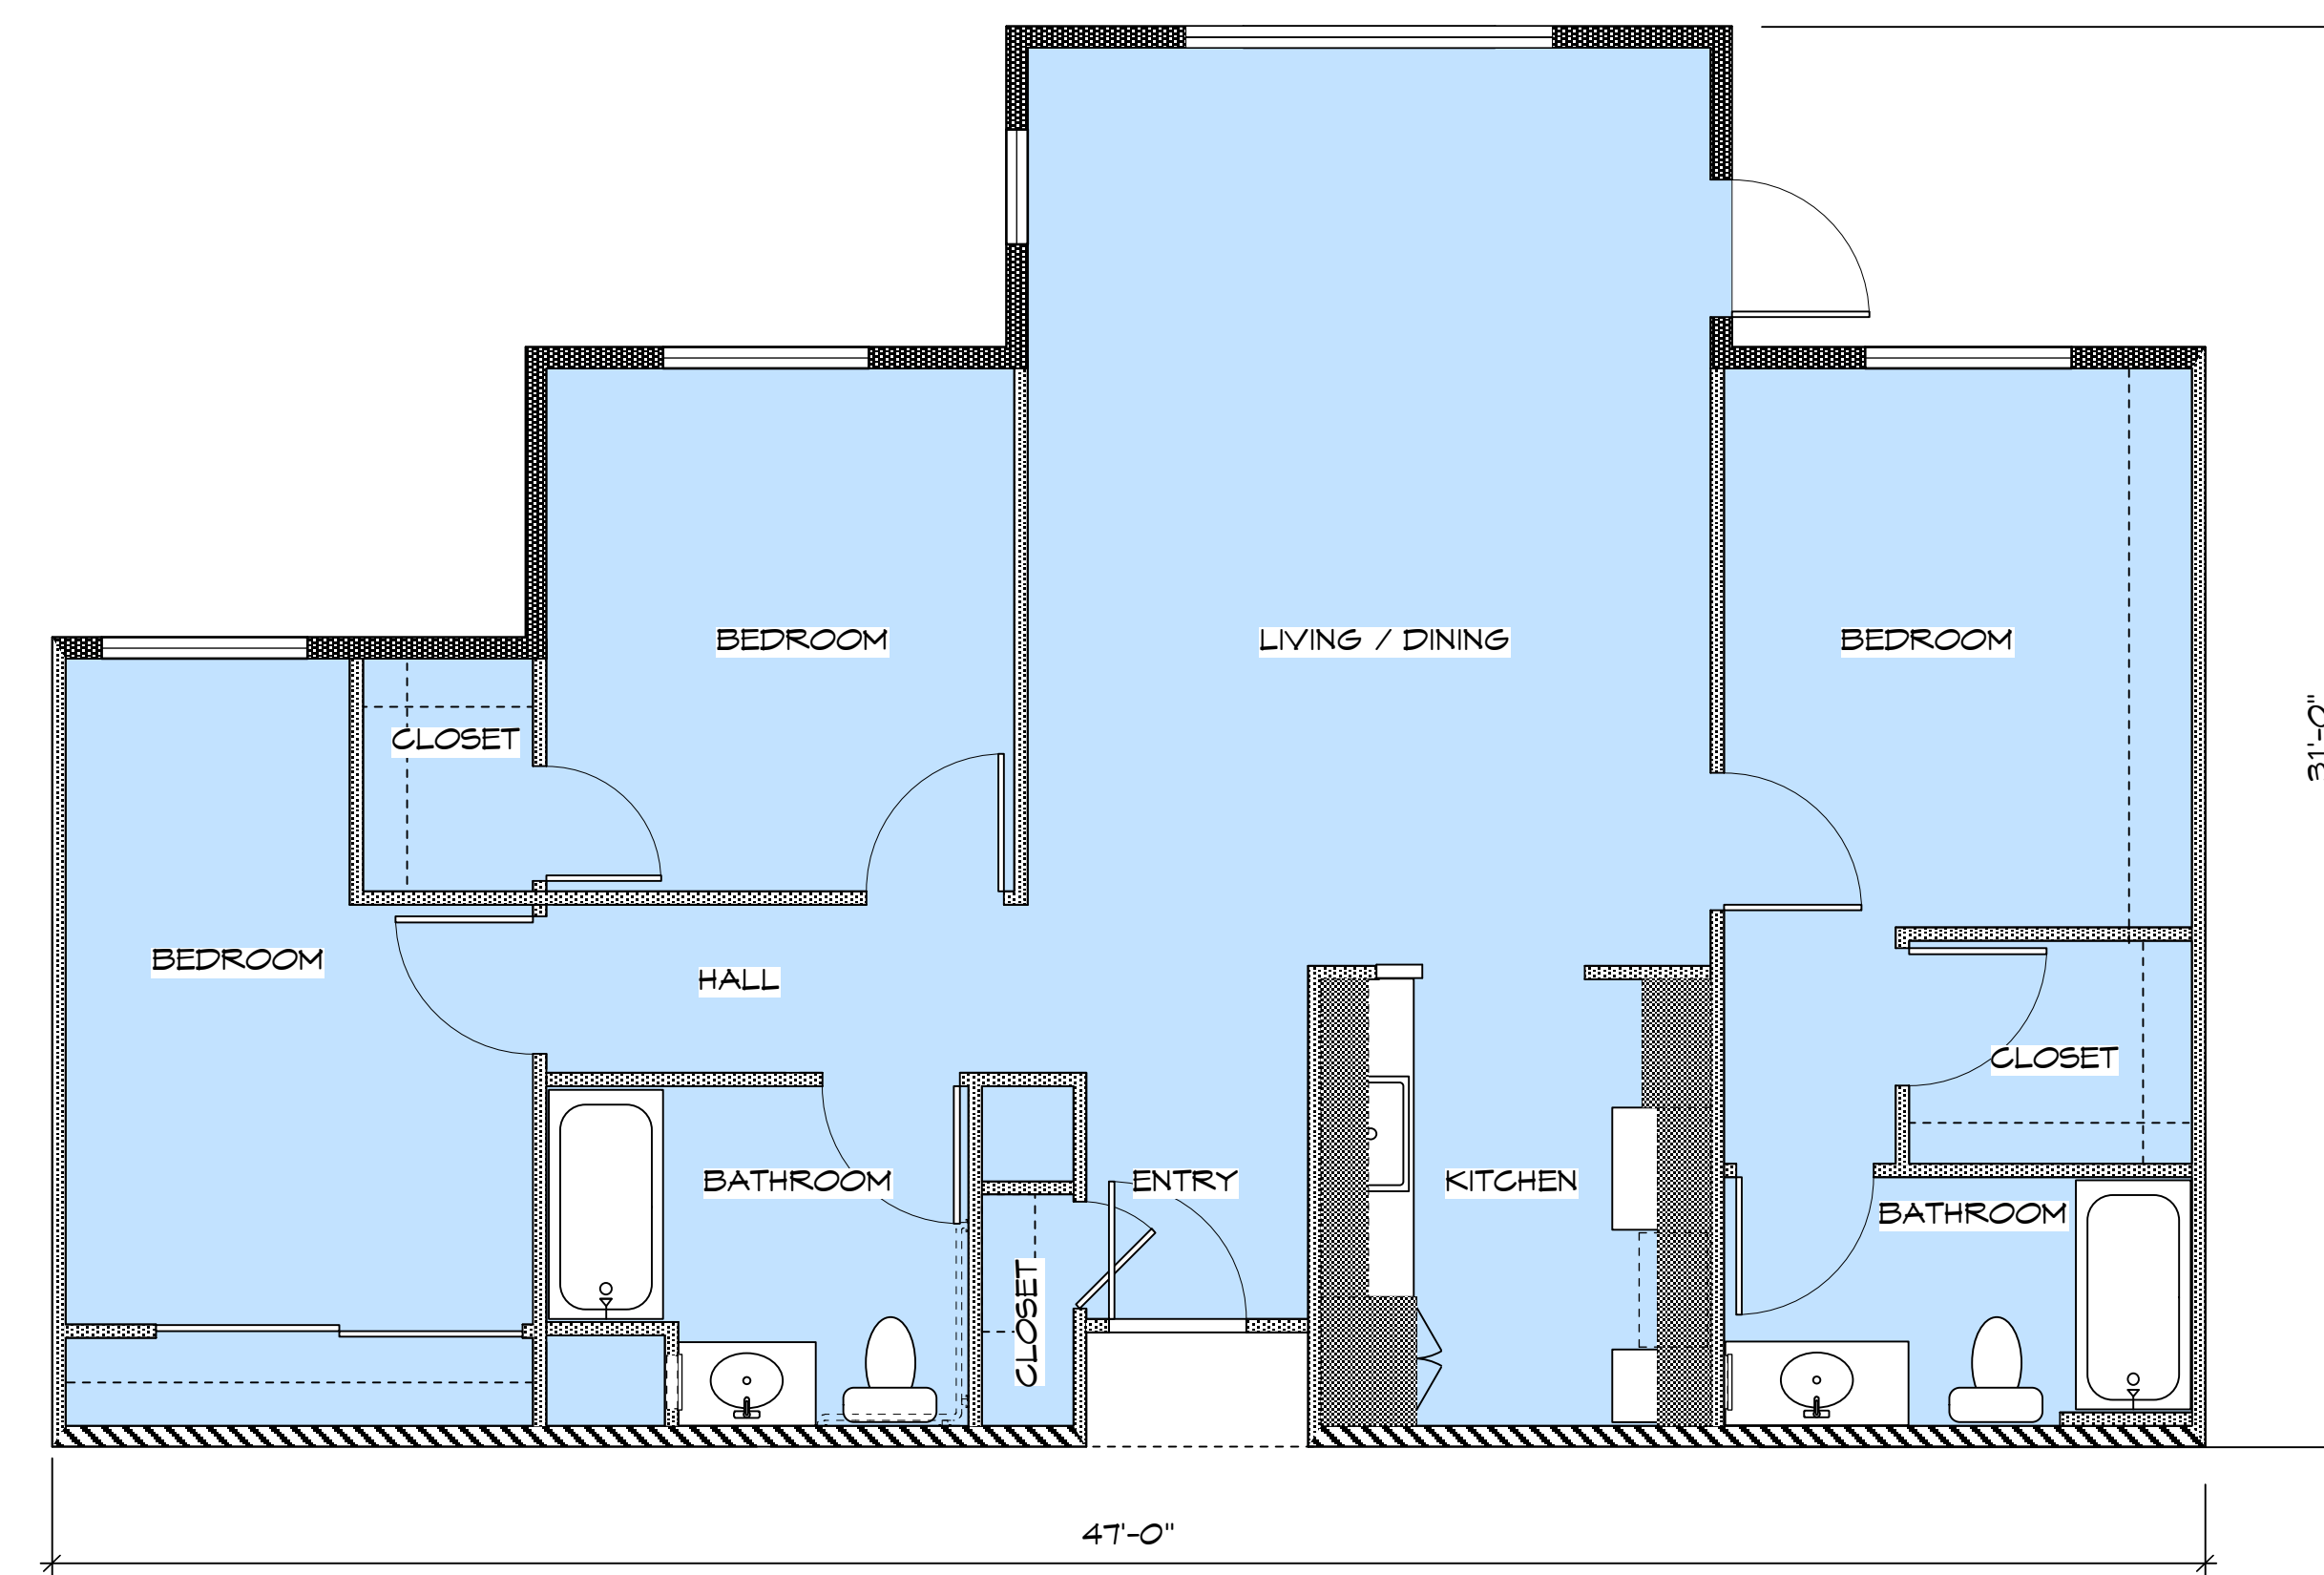

	1 BEDROOM UNIT
	2 BEDROOM UNIT
	3 BEDROOM UNIT
	MANAGER'S UNIT

UNIT B5 - TWO BEDROOM / TWO BATH
975 SQ. FT.

UNIT B2 - TWO BEDROOM / ONE BATH
923 SQ. FT.

UNIT B3 - TWO BEDROOM / ONE BATH
953 SQ. FT.

UNIT B4 - TWO BEDROOM / TWO BATH
975 SQ. FT.

SCALE: 1/4" = 1'-0"

UNIT B1 - TWO BEDROOM / TWO BATH
975 SQ. FT.

UNIT A1 - ONE BEDROOM / ONE BATH
722 SQ. FT.

- 1 BEDROOM UNIT
- 2 BEDROOM UNIT
- 3 BEDROOM UNIT
- MANAGER'S UNIT

UNIT C4- MANAGER'S UNIT TWO BEDROOM, TWO BATH, 1 DEN
1255 SQ. FT.

UNIT C2 - THREE BEDROOM / TWO BATH
1198 SQ. FT.

UNIT C3 - THREE BEDROOM / TWO BATH
1161 SQ. FT.

UNIT C1 - THREE BEDROOM / TWO BATH
1161 SQ. FT.

- 1 BEDROOM UNIT
- 2 BEDROOM UNIT
- 3 BEDROOM UNIT
- MANAGER'S UNIT

UNIT C6 - THREE BEDROOM / TWO BATH
1209 SQ. FT.

UNIT C5 - THREE BEDROOM / TWO BATH
1185 SQ. FT.

CATHEDRAL GARDENS: LEVEL 1

CATHEDRAL GARDENS: LEVEL 2

CATHEDRAL GARDENS: LEVEL 3

CATHEDRAL GARDENS: LEVEL 4