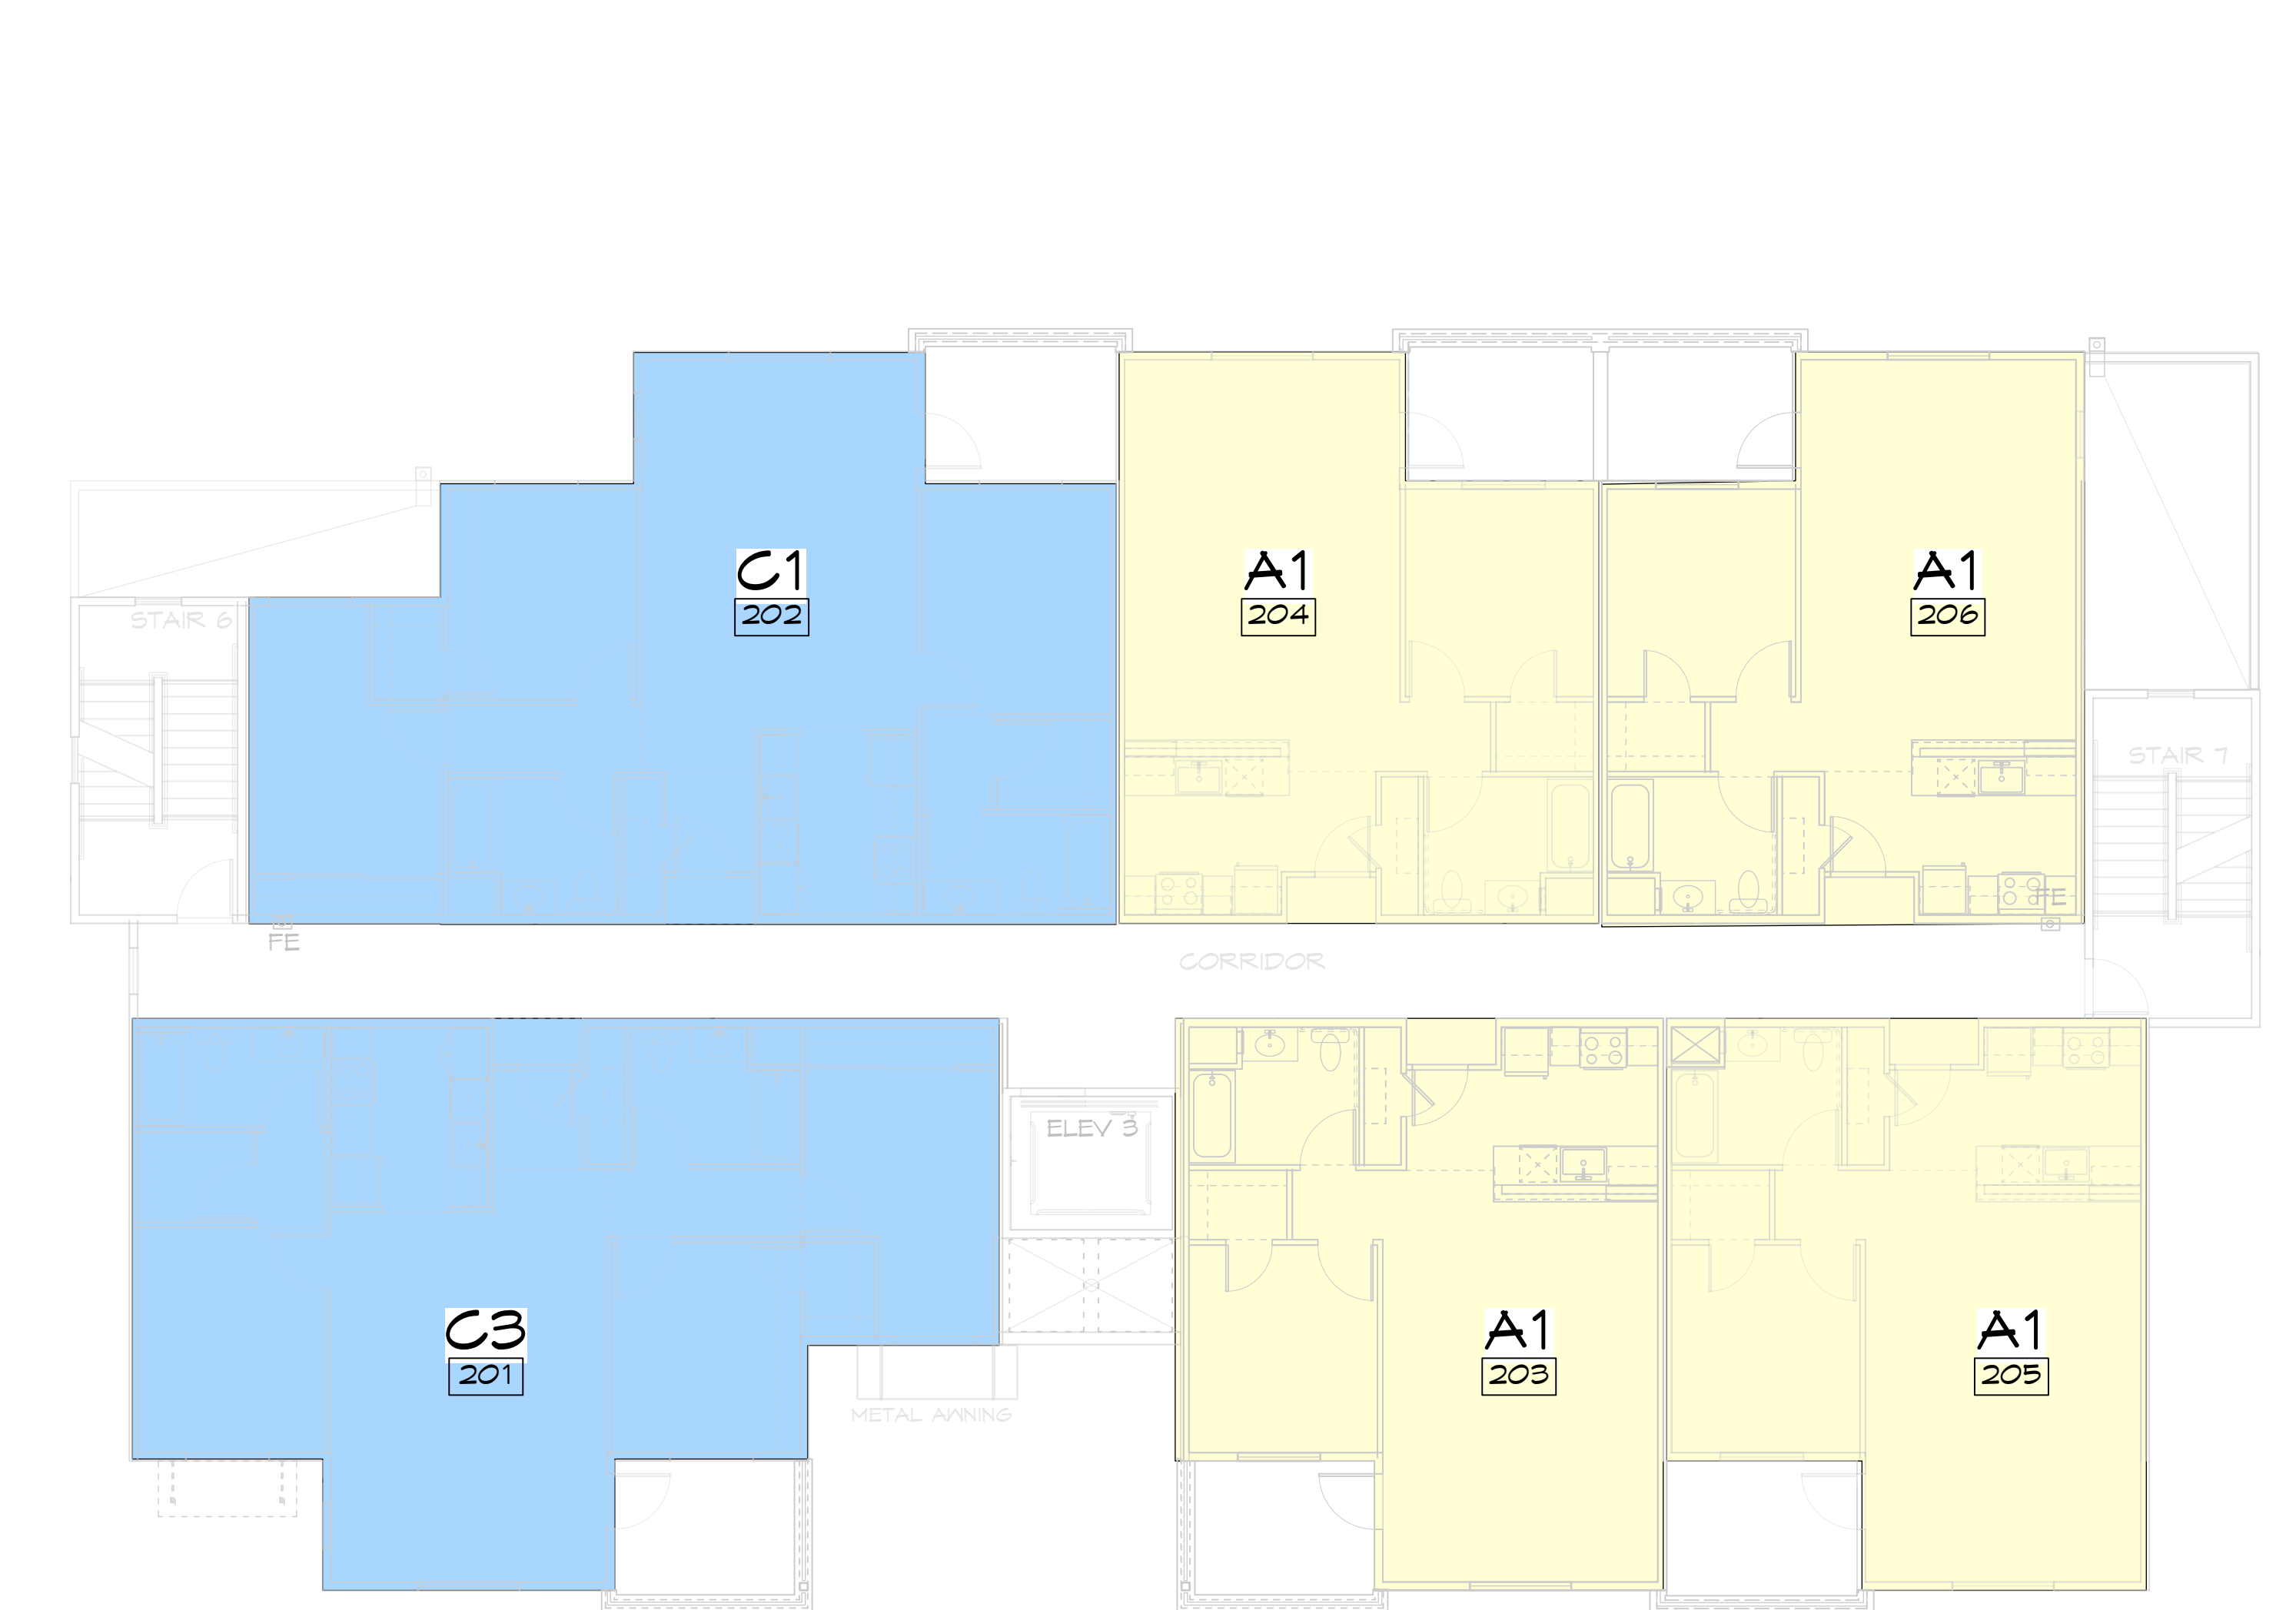

	1 BEDROOM UNIT
	2 BEDROOM UNIT
	3 BEDROOM UNIT
	MANAGER'S UNIT

UNIT B5 - TWO BEDROOM / TWO BATH
975 SQ. FT.

UNIT B2 - TWO BEDROOM / ONE BATH
923 SQ. FT.

UNIT B3 - TWO BEDROOM / ONE BATH
953 SQ. FT.

UNIT B4 - TWO BEDROOM / TWO BATH
975 SQ. FT.

SCALE: 1/4" = 1'-0"

UNIT B1 - TWO BEDROOM / TWO BATH
975 SQ. FT.

UNIT A1 - ONE BEDROOM / ONE BATH
722 SQ. FT.

- 1 BEDROOM UNIT
- 2 BEDROOM UNIT
- 3 BEDROOM UNIT
- MANAGER'S UNIT

UNIT C4- MANAGER'S UNIT TWO BEDROOM, TWO BATH, 1 DEN
1255 SQ. FT.

UNIT C2 - THREE BEDROOM / TWO BATH
1198 SQ. FT.

UNIT C3 - THREE BEDROOM / TWO BATH
1161 SQ. FT.

UNIT C1 - THREE BEDROOM / TWO BATH
1161 SQ. FT.

- 1 BEDROOM UNIT
- 2 BEDROOM UNIT
- 3 BEDROOM UNIT
- MANAGER'S UNIT

UNIT C6 - THREE BEDROOM / TWO BATH
1209 SQ. FT.

UNIT C5 - THREE BEDROOM / TWO BATH
1185 SQ. FT.

CATHEDRAL GARDENS: LEVEL 1

CATHEDRAL GARDENS: LEVEL 2

CATHEDRAL GARDENS: LEVEL 3

CATHEDRAL GARDENS: LEVEL 4