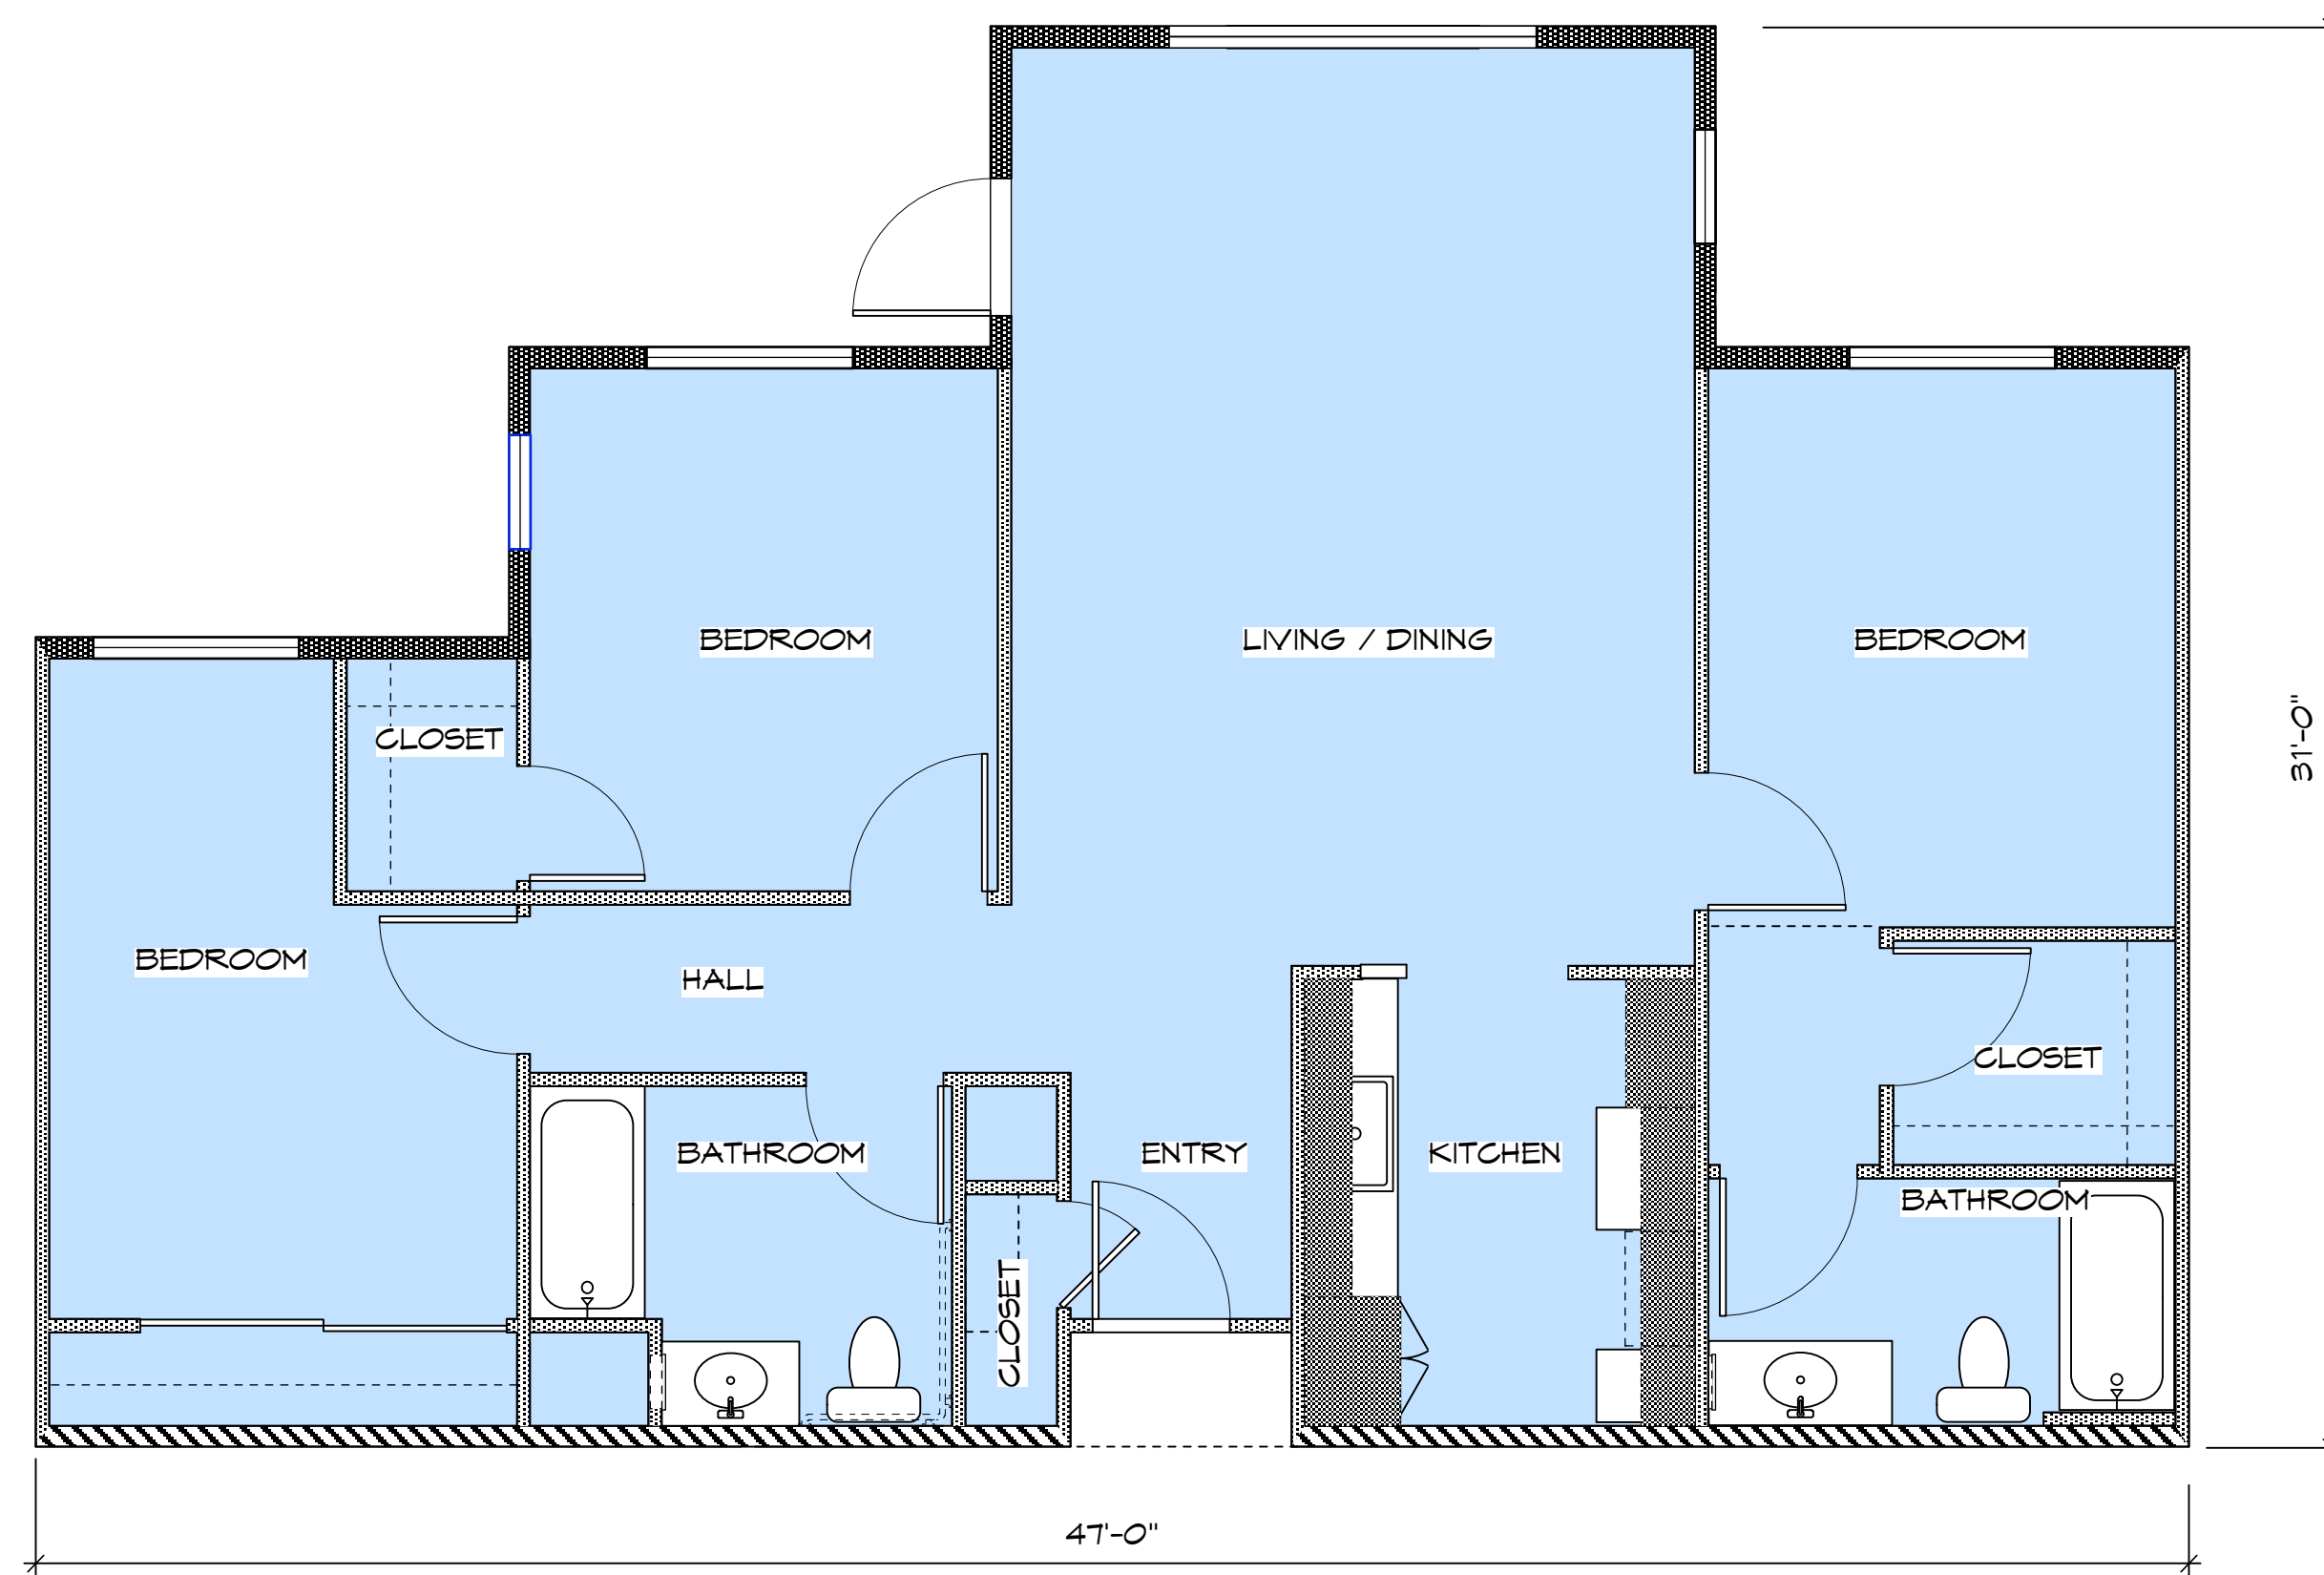

	1 BEDROOM UNIT
	2 BEDROOM UNIT
	3 BEDROOM UNIT
	MANAGER'S UNIT

UNIT B5 - TWO BEDROOM / TWO BATH
975 SQ. FT.

UNIT B2 - TWO BEDROOM / ONE BATH
923 SQ. FT.

UNIT B3 - TWO BEDROOM / ONE BATH
953 SQ. FT.

UNIT B4 - TWO BEDROOM / TWO BATH
975 SQ. FT.

SCALE: 1/4" = 1'-0"

UNIT B1 - TWO BEDROOM / TWO BATH
975 SQ. FT.

UNIT A1 - ONE BEDROOM / ONE BATH
722 SQ. FT.

- 1 BEDROOM UNIT
- 2 BEDROOM UNIT
- 3 BEDROOM UNIT
- MANAGER'S UNIT

UNIT C4- MANAGER'S UNIT TWO BEDROOM, TWO BATH, 1 DEN
1255 SQ. FT.

UNIT C2 - THREE BEDROOM / TWO BATH
1198 SQ. FT.

UNIT C3 - THREE BEDROOM / TWO BATH
1161 SQ. FT.

UNIT C1 - THREE BEDROOM / TWO BATH
1161 SQ. FT.

- 1 BEDROOM UNIT
- 2 BEDROOM UNIT
- 3 BEDROOM UNIT
- MANAGER'S UNIT

UNIT C6 - THREE BEDROOM / TWO BATH
1209 SQ. FT.

UNIT C5 - THREE BEDROOM / TWO BATH
1185 SQ. FT.

CATHEDRAL GARDENS: LEVEL 1

CATHEDRAL GARDENS: LEVEL 2

CATHEDRAL GARDENS: LEVEL 3

CATHEDRAL GARDENS: LEVEL 4