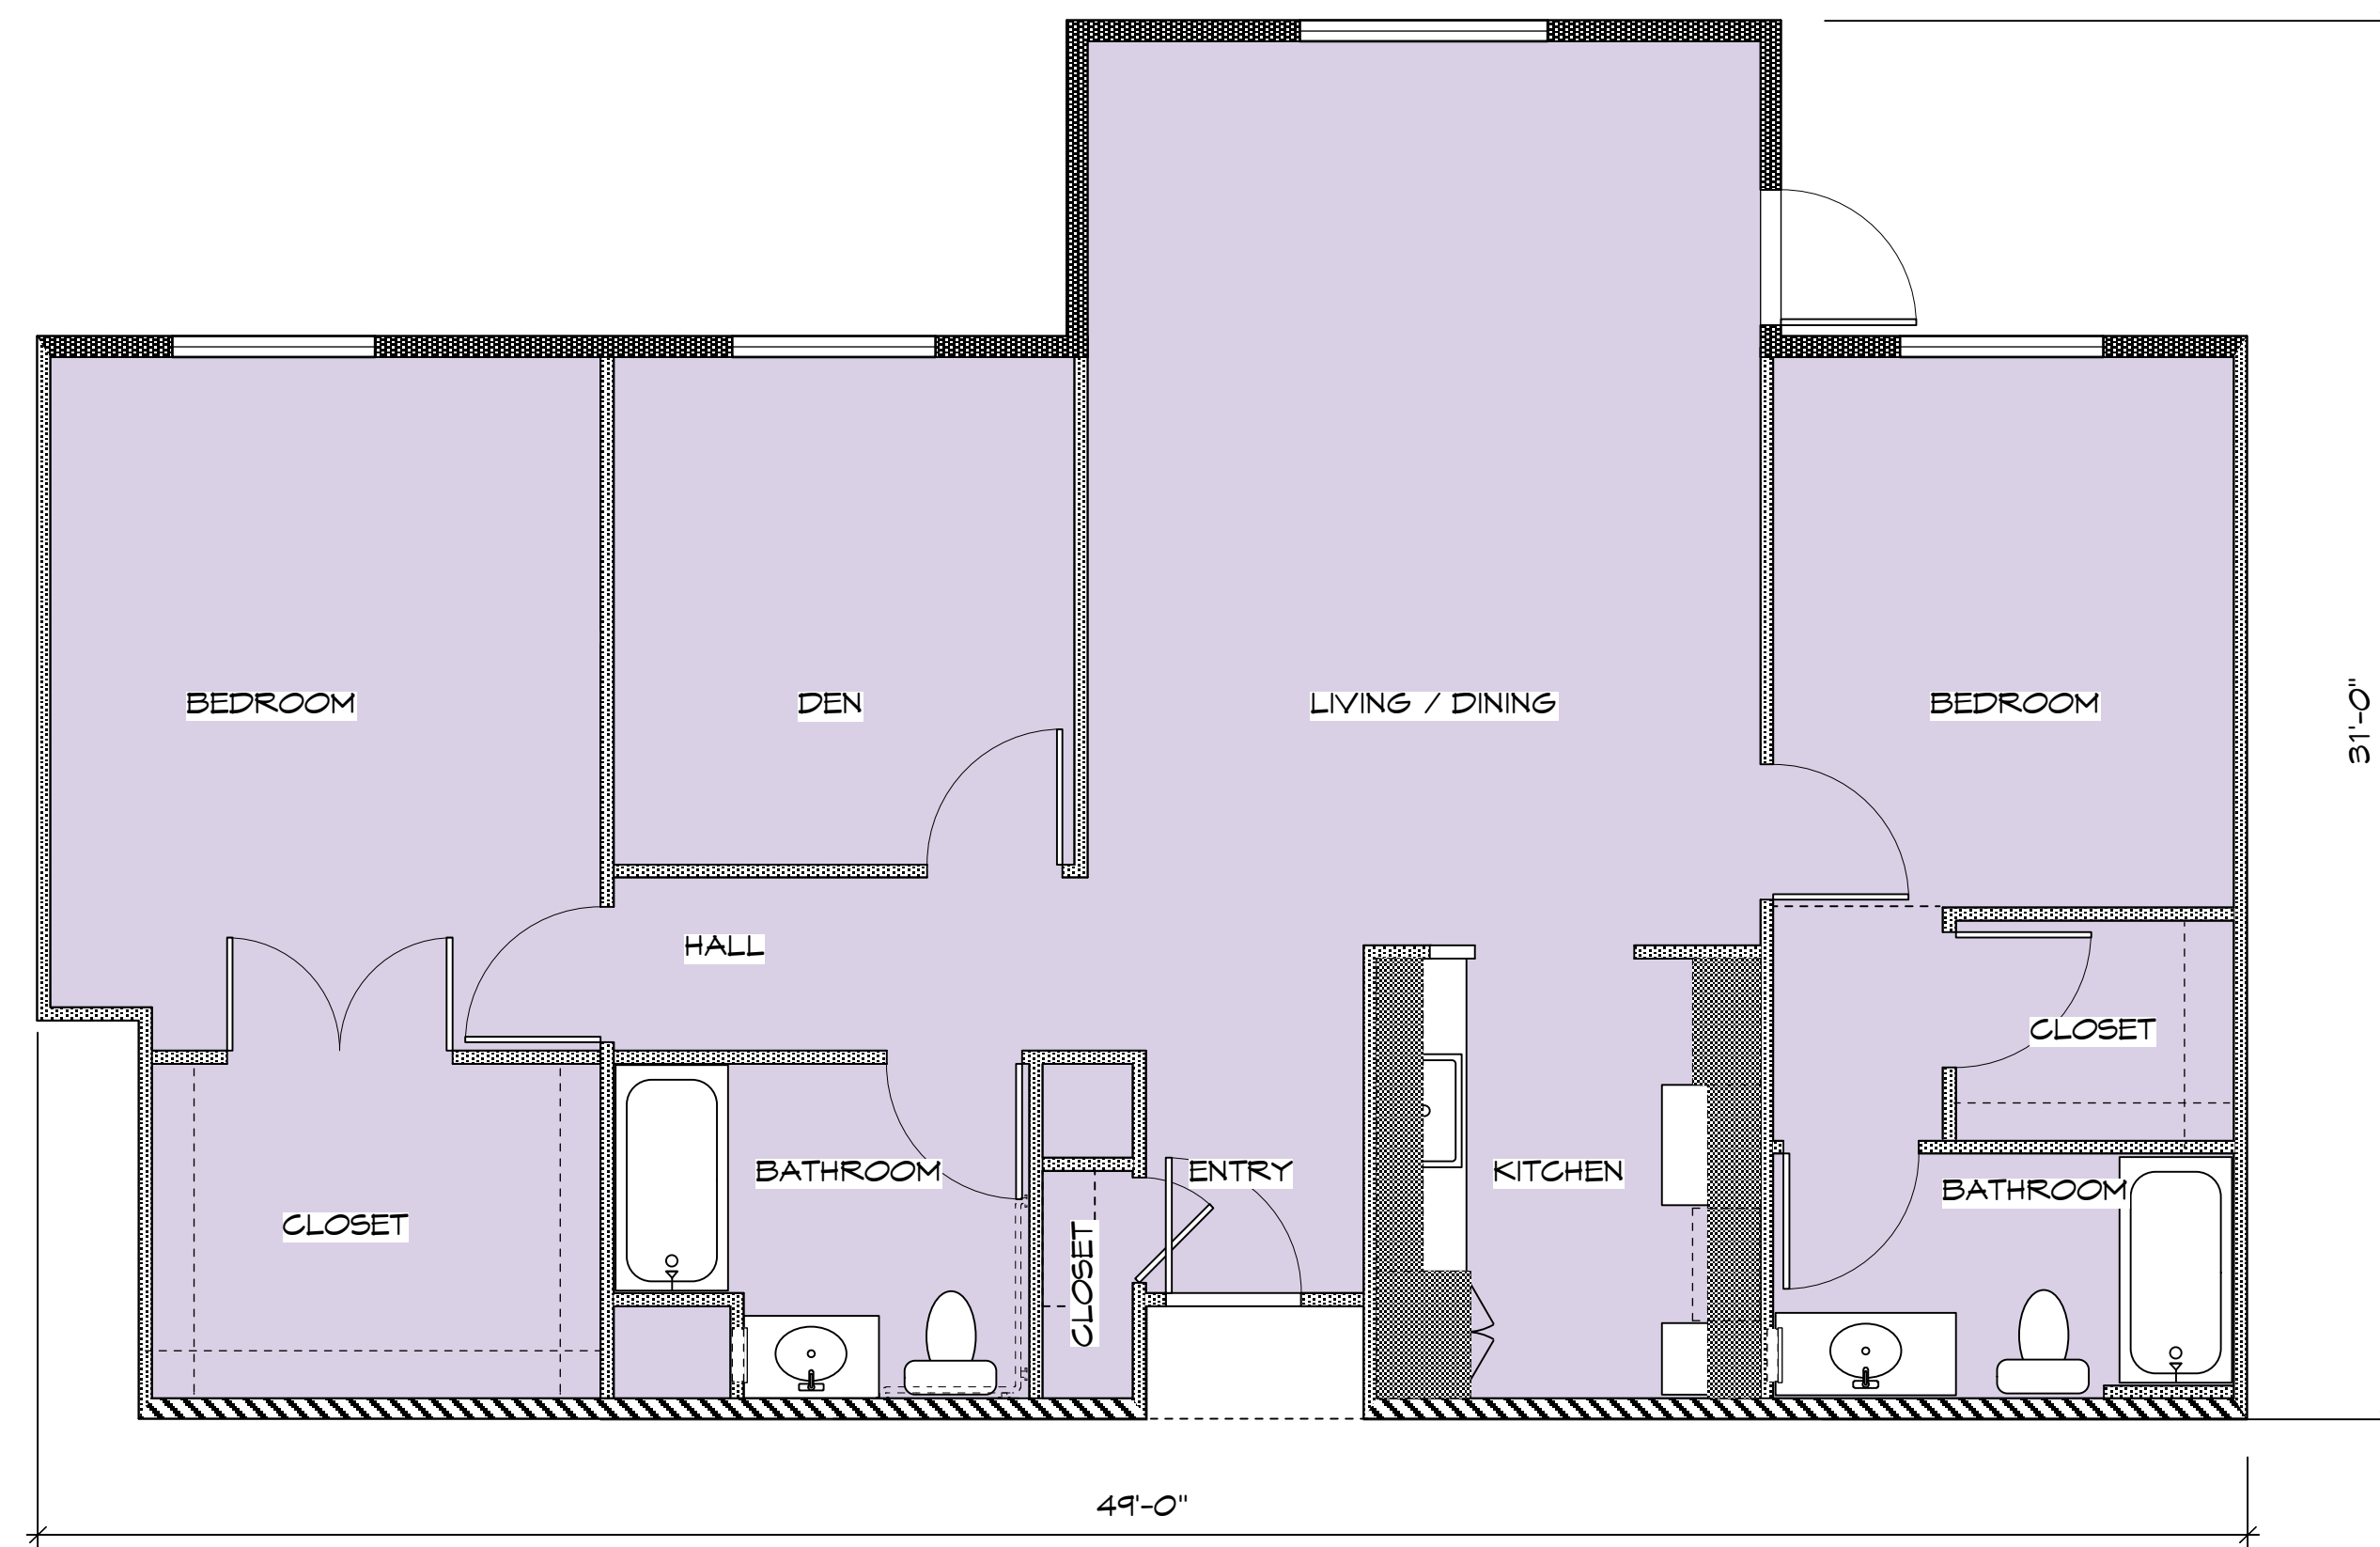

	1 BEDROOM UNIT
	2 BEDROOM UNIT
	3 BEDROOM UNIT
	MANAGER'S UNIT

UNIT B5 - TWO BEDROOM / TWO BATH
975 SQ. FT.

UNIT B2 - TWO BEDROOM / ONE BATH
923 SQ. FT.

UNIT B3 - TWO BEDROOM / ONE BATH
953 SQ. FT.

UNIT B4 - TWO BEDROOM / TWO BATH
975 SQ. FT.

SCALE: 1/4" = 1'-0"

UNIT B1 - TWO BEDROOM / TWO BATH
975 SQ. FT.

UNIT A1 - ONE BEDROOM / ONE BATH
722 SQ. FT.

- 1 BEDROOM UNIT
- 2 BEDROOM UNIT
- 3 BEDROOM UNIT
- MANAGER'S UNIT

UNIT C4- MANAGER'S UNIT TWO BEDROOM, TWO BATH, 1 DEN
1255 SQ. FT.

UNIT C2 - THREE BEDROOM / TWO BATH
1198 SQ. FT.

UNIT C3 - THREE BEDROOM / TWO BATH
1161 SQ. FT.

UNIT C1 - THREE BEDROOM / TWO BATH
1161 SQ. FT.

- 1 BEDROOM UNIT
- 2 BEDROOM UNIT
- 3 BEDROOM UNIT
- MANAGER'S UNIT

UNIT C6 - THREE BEDROOM / TWO BATH
1209 SQ. FT.

UNIT C5 - THREE BEDROOM / TWO BATH
1185 SQ. FT.

CATHEDRAL GARDENS: LEVEL 1

CATHEDRAL GARDENS: LEVEL 2

CATHEDRAL GARDENS: LEVEL 3

CATHEDRAL GARDENS: LEVEL 4