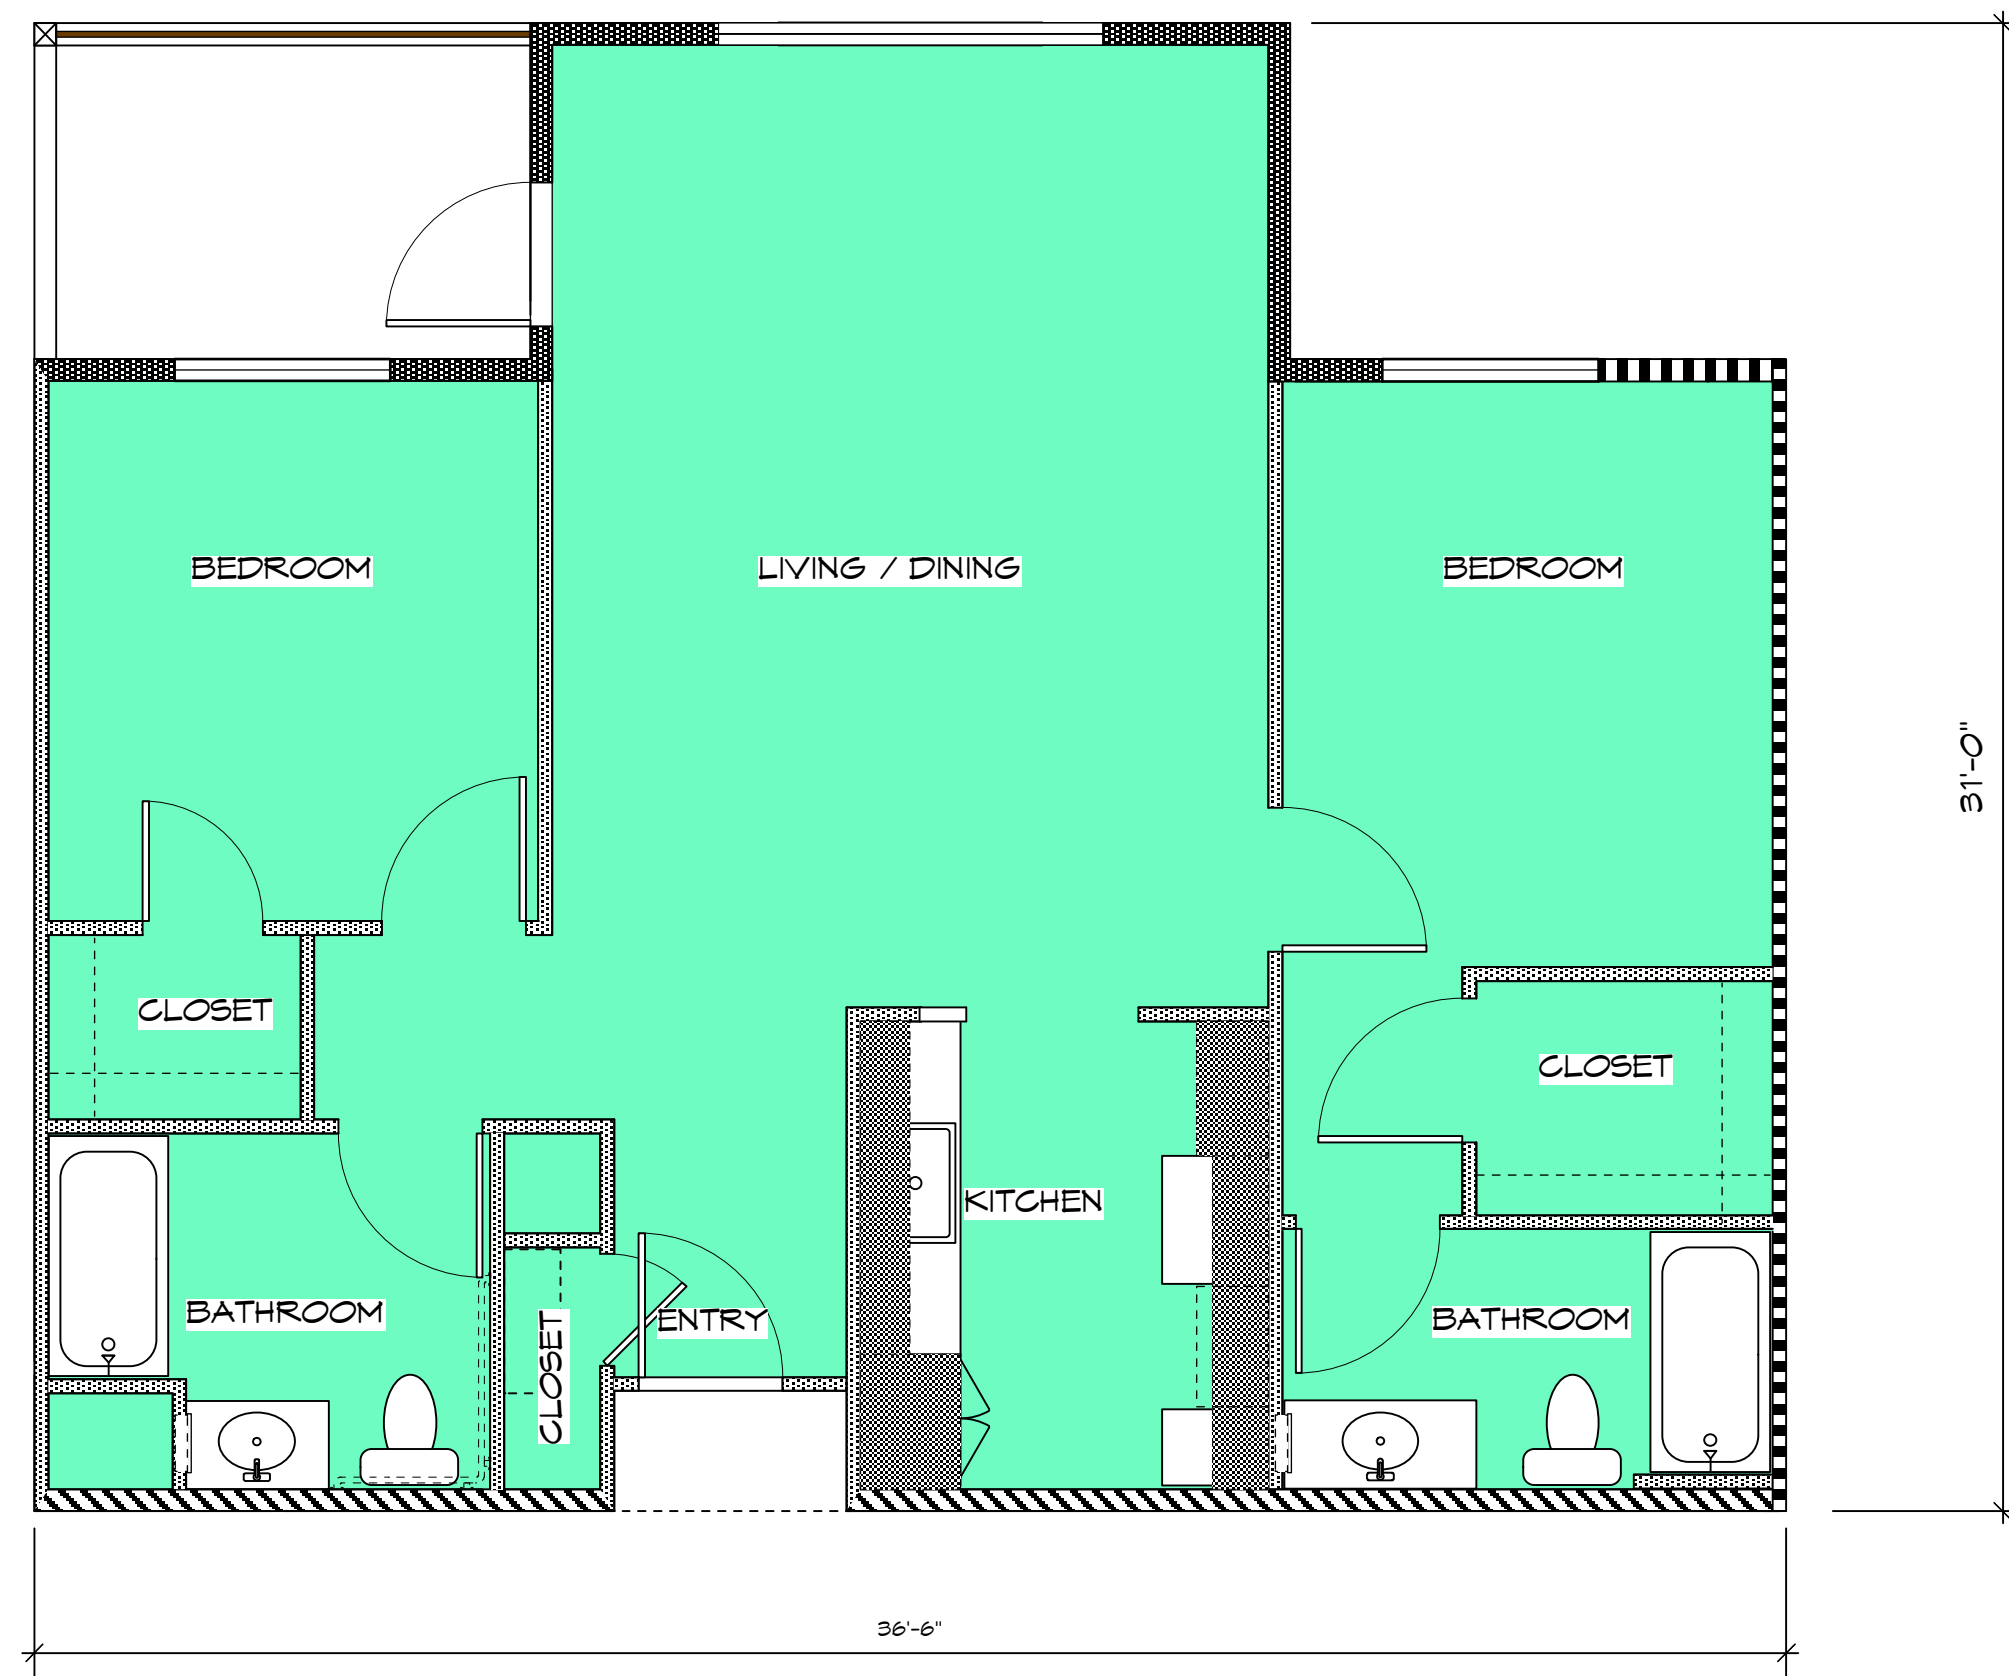

	1 BEDROOM UNIT
	2 BEDROOM UNIT
	3 BEDROOM UNIT
	MANAGER'S UNIT

UNIT B5 - TWO BEDROOM / TWO BATH
975 SQ. FT.

UNIT B2 - TWO BEDROOM / ONE BATH
923 SQ. FT.

UNIT B3 - TWO BEDROOM / ONE BATH
953 SQ. FT.

UNIT B4 - TWO BEDROOM / TWO BATH
975 SQ. FT.

SCALE: 1/4" = 1'-0"

UNIT B1 - TWO BEDROOM / TWO BATH
975 SQ. FT.

UNIT A1 - ONE BEDROOM / ONE BATH
722 SQ. FT.

- 1 BEDROOM UNIT
- 2 BEDROOM UNIT
- 3 BEDROOM UNIT
- MANAGER'S UNIT

UNIT C4- MANAGER'S UNIT TWO BEDROOM, TWO BATH, 1 DEN
1255 SQ. FT.

UNIT C2 - THREE BEDROOM / TWO BATH
1198 SQ. FT.

UNIT C3 - THREE BEDROOM / TWO BATH
1161 SQ. FT.

UNIT C1 - THREE BEDROOM / TWO BATH
1161 SQ. FT.

- 1 BEDROOM UNIT
- 2 BEDROOM UNIT
- 3 BEDROOM UNIT
- MANAGER'S UNIT

UNIT C6 - THREE BEDROOM / TWO BATH
1209 SQ. FT.

UNIT C5 - THREE BEDROOM / TWO BATH
1185 SQ. FT.

CATHEDRAL GARDENS: LEVEL 1

CATHEDRAL GARDENS: LEVEL 2

CATHEDRAL GARDENS: LEVEL 3

CATHEDRAL GARDENS: LEVEL 4