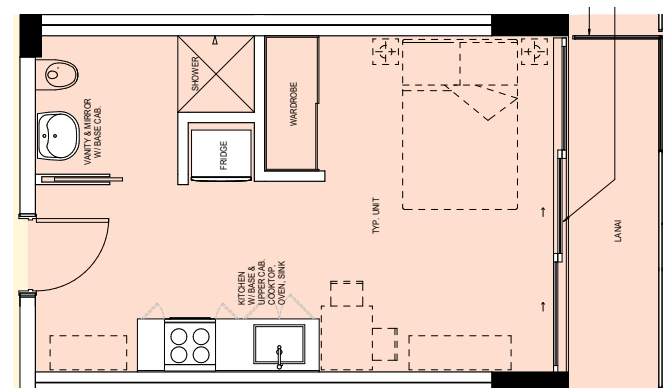

Typical Micro-Unit Plan

Apartment Amenities

- Ceiling fan
- Floor to ceiling sliding lanai glass doors
- Lanai
- Luxury vinyl tile flooring
- Low-e insulated windows
- Energy Star® Appliances
- Garbage disposal
- Window coverings
- Cable hook-ups
- Queen size wall bed system with built-in sofa

Green Features

- LED lighting – interior and exterior
- Low-flow water fixtures
- Solar photovoltaic (PV) panels
- Solar thermal (water heating)
- Targeting LEED Gold