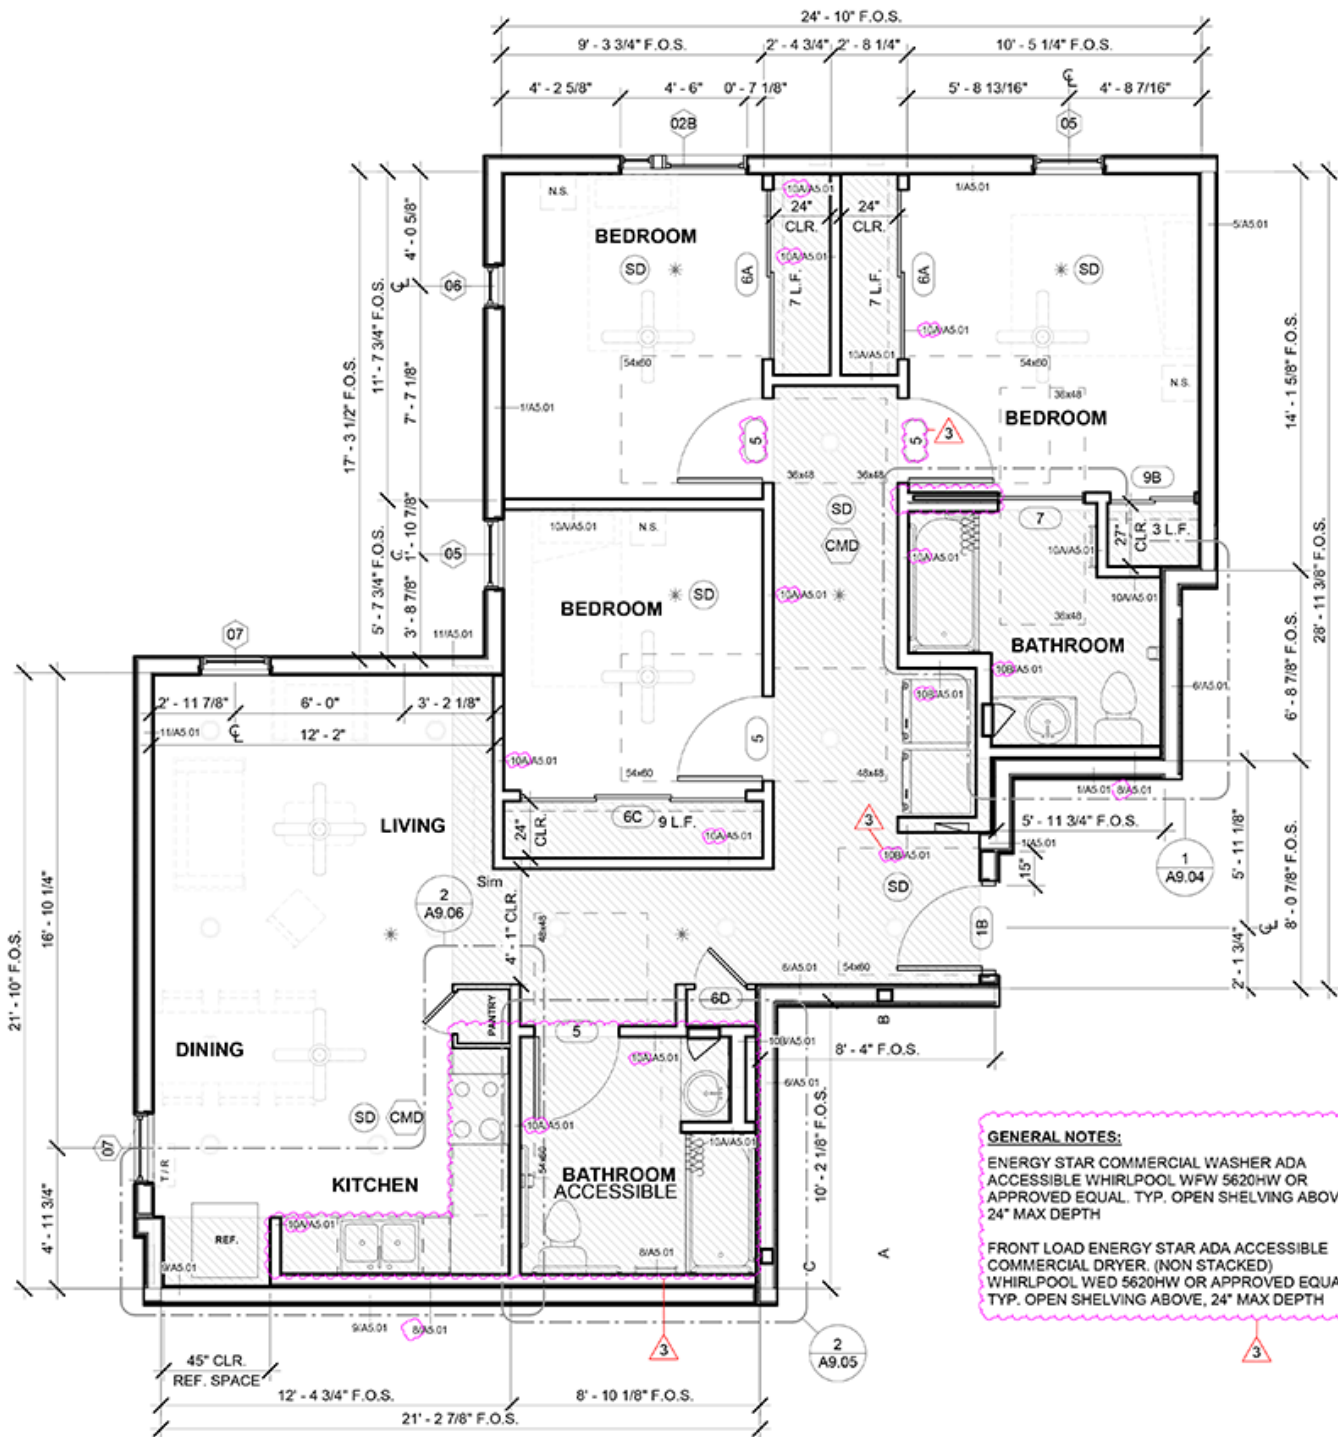

4 STUDIO - TYPE A
 1/4" = 1'-0"

447 SF
 ADAPTABLE PER PLAN

5 STUDIO - TYPE B

1/4" = 1'-0"

428 SF
MOBILITY & ADAPTABLE PER PLAN

6 STUDIO - TYPE C

1/4" = 1'-0"

408 SF
MOBILITY & ADAPTABLE PER PLAN

1 THREE BEDROOM - TYPE A
 1/4" = 1'-0"

1,002 SF
 MOBILITY & ADAPTABLE PER PLAN

2 TWO BEDROOM - TYPE A
 1/4" = 1'-0"

753 SF
 MOBILITY & ADAPTABLE PER PLAN

4 TWO BEDROOM - TYPE B

1/4" = 1'-0"

753 SF
ADAPTABLE PER PLAN