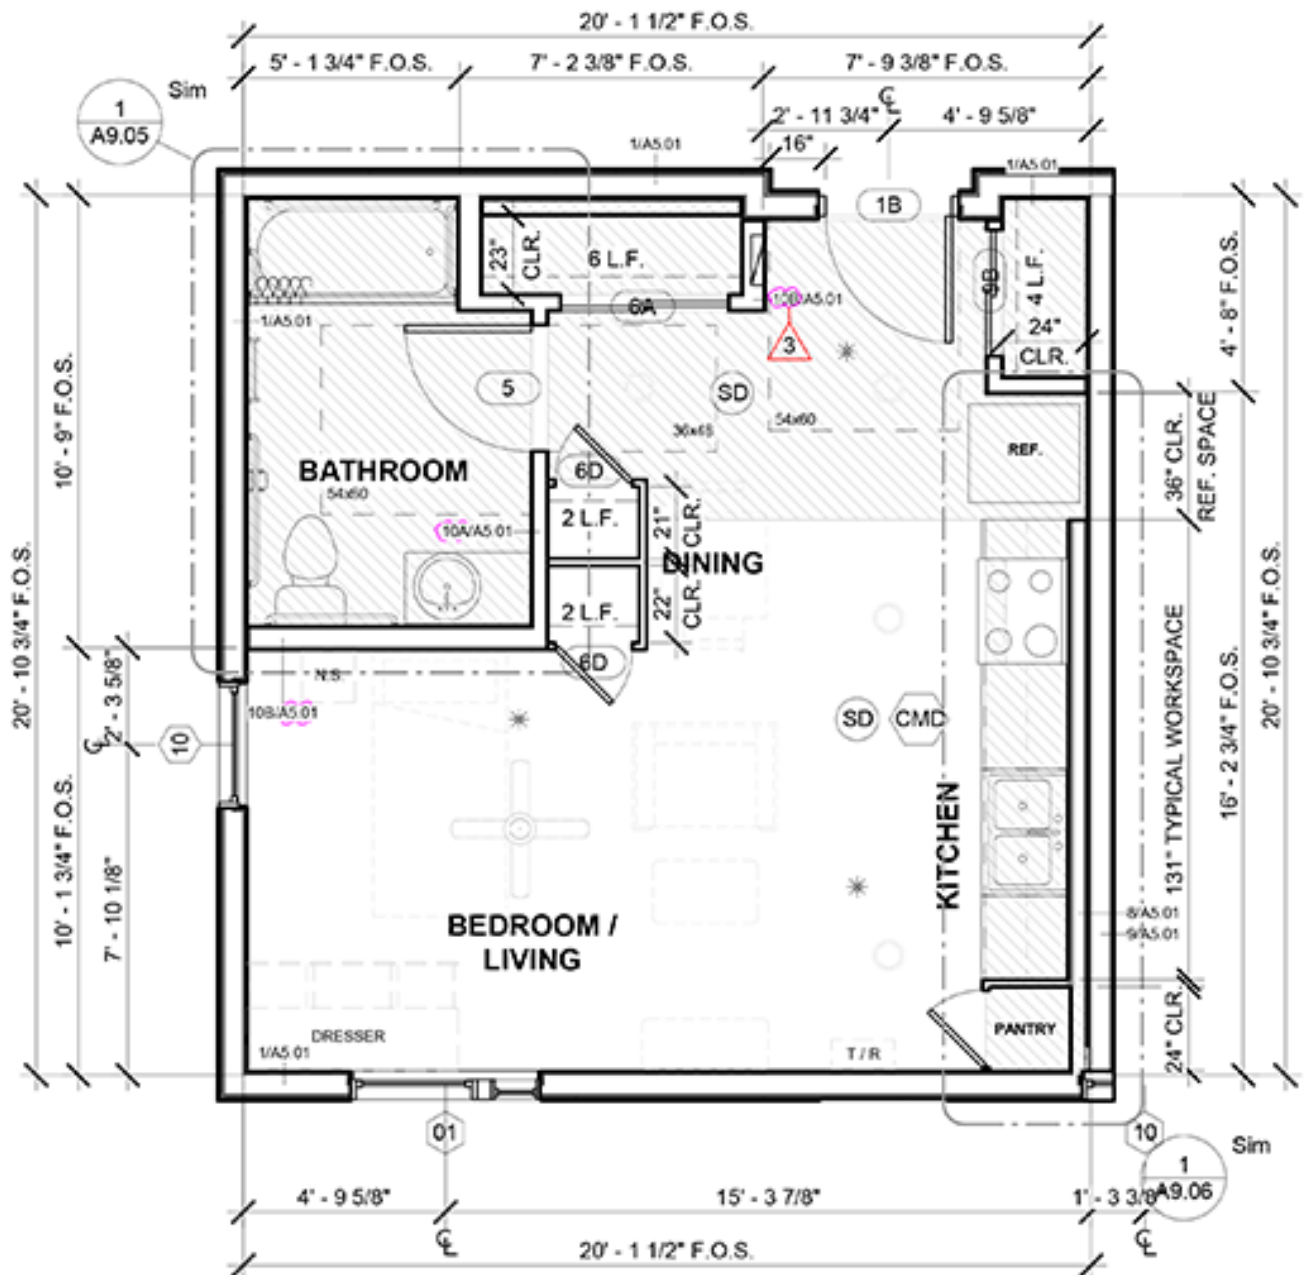

4 STUDIO - TYPE A
 1/4" = 1'-0"

447 SF
 ADAPTABLE PER PLAN

5 STUDIO - TYPE B

1/4" = 1'-0"

428 SF
MOBILITY & ADAPTABLE PER PLAN

6 STUDIO - TYPE C

1/4" = 1'-0"

408 SF
MOBILITY & ADAPTABLE PER PLAN

1 THREE BEDROOM - TYPE A
 1/4" = 1'-0"

1,002 SF
 MOBILITY & ADAPTABLE PER PLAN

2 TWO BEDROOM - TYPE A
 1/4" = 1'-0"

753 SF
 MOBILITY & ADAPTABLE PER PLAN

4 TWO BEDROOM - TYPE B

1/4" = 1'-0"

753 SF
ADAPTABLE PER PLAN