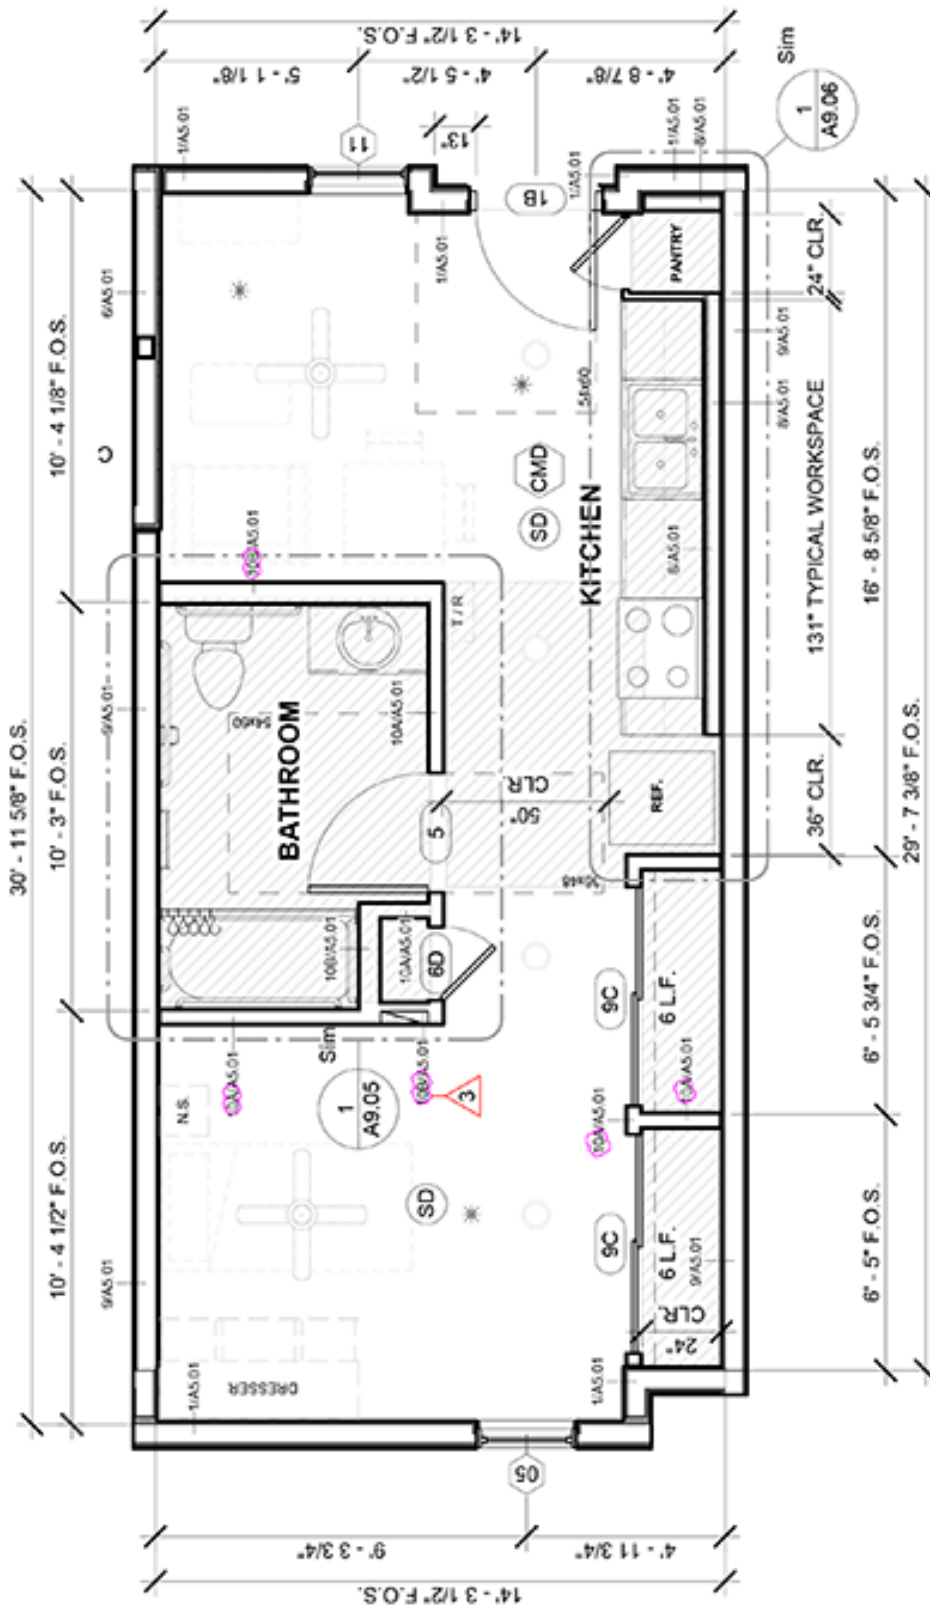

4 STUDIO - TYPE A
 1/4" = 1'-0"

447 SF
 ADAPTABLE PER PLAN

5 STUDIO - TYPE B

1/4" = 1'-0"

428 SF
MOBILITY & ADAPTABLE PER PLAN

6 STUDIO - TYPE C

1/4" = 1'-0"

408 SF
MOBILITY & ADAPTABLE PER PLAN

1 THREE BEDROOM - TYPE A
 1/4" = 1'-0"

1,002 SF
 MOBILITY & ADAPTABLE PER PLAN

2 TWO BEDROOM - TYPE A
 1/4" = 1'-0"

753 SF
 MOBILITY & ADAPTABLE PER PLAN

4 TWO BEDROOM - TYPE B

1/4" = 1'-0"

753 SF
ADAPTABLE PER PLAN