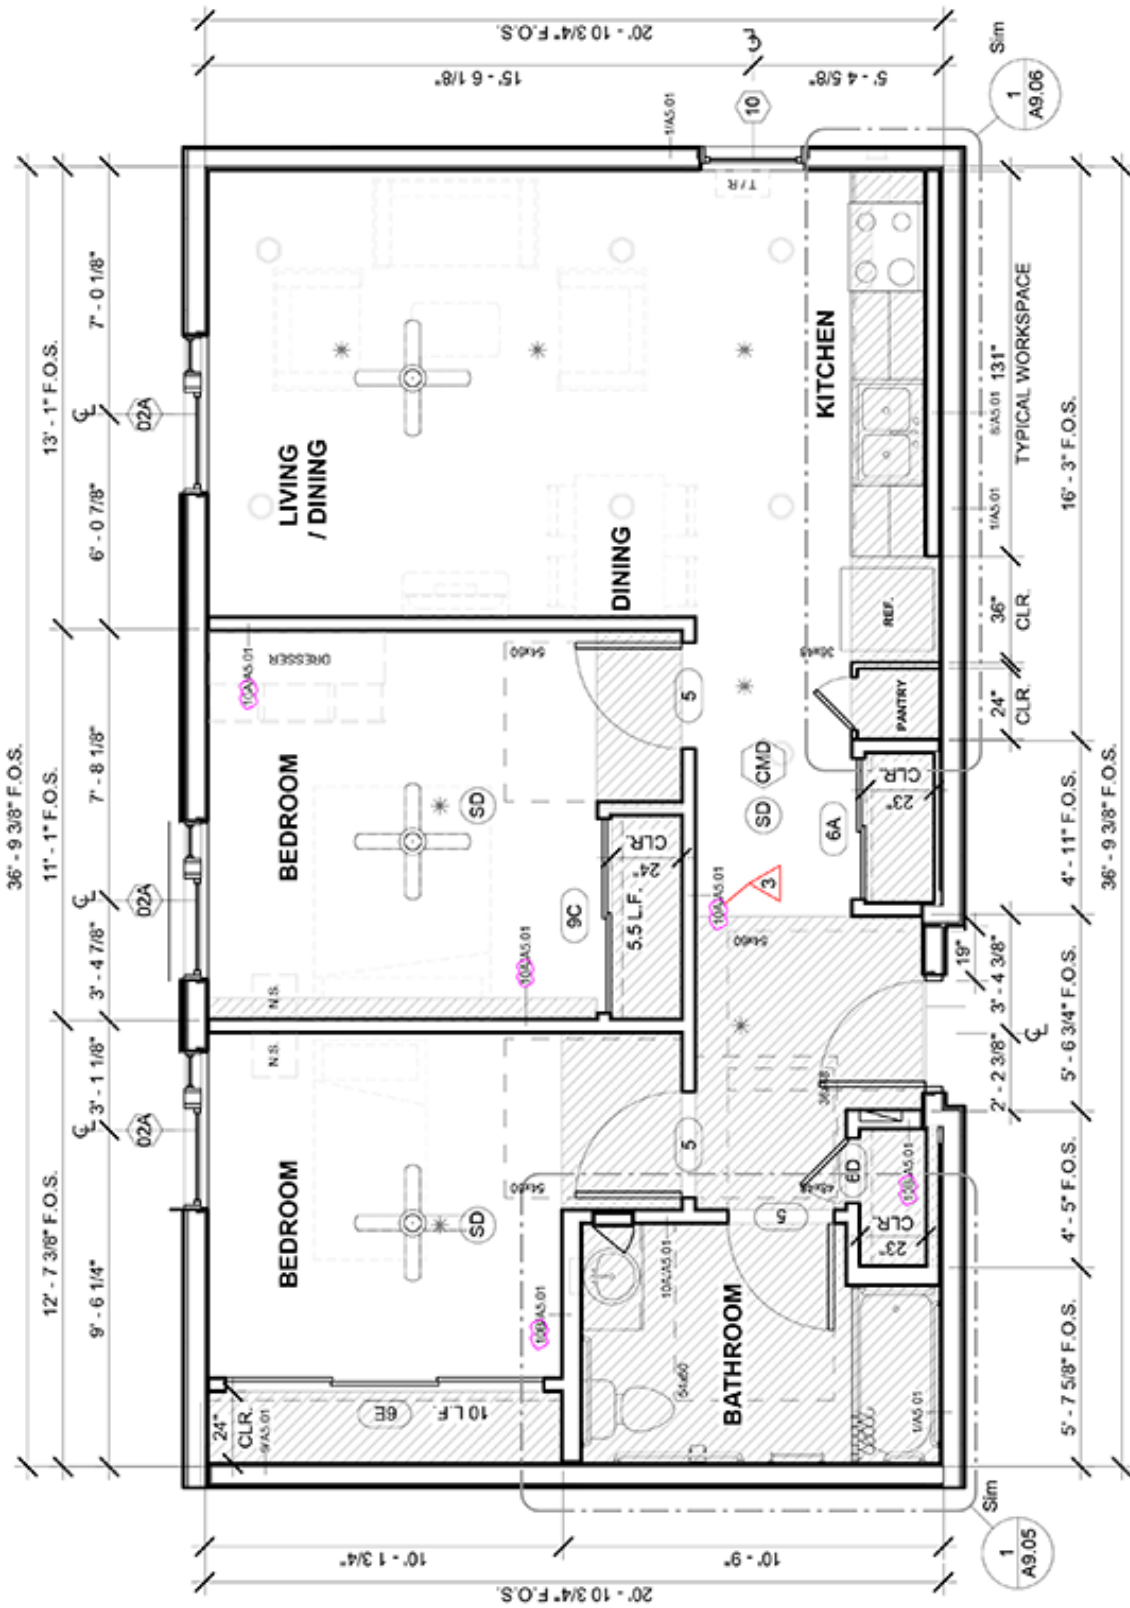

4 STUDIO - TYPE A
 1/4" = 1'-0"

447 SF
 ADAPTABLE PER PLAN

5 STUDIO - TYPE B

1/4" = 1'-0"

428 SF
MOBILITY & ADAPTABLE PER PLAN

6 STUDIO - TYPE C

1/4" = 1'-0"

408 SF
MOBILITY & ADAPTABLE PER PLAN

1 THREE BEDROOM - TYPE A
 1/4" = 1'-0"

1,002 SF
 MOBILITY & ADAPTABLE PER PLAN

2 TWO BEDROOM - TYPE A
 1/4" = 1'-0"

753 SF
 MOBILITY & ADAPTABLE PER PLAN

4 TWO BEDROOM - TYPE B

1/4" = 1'-0"

753 SF
ADAPTABLE PER PLAN