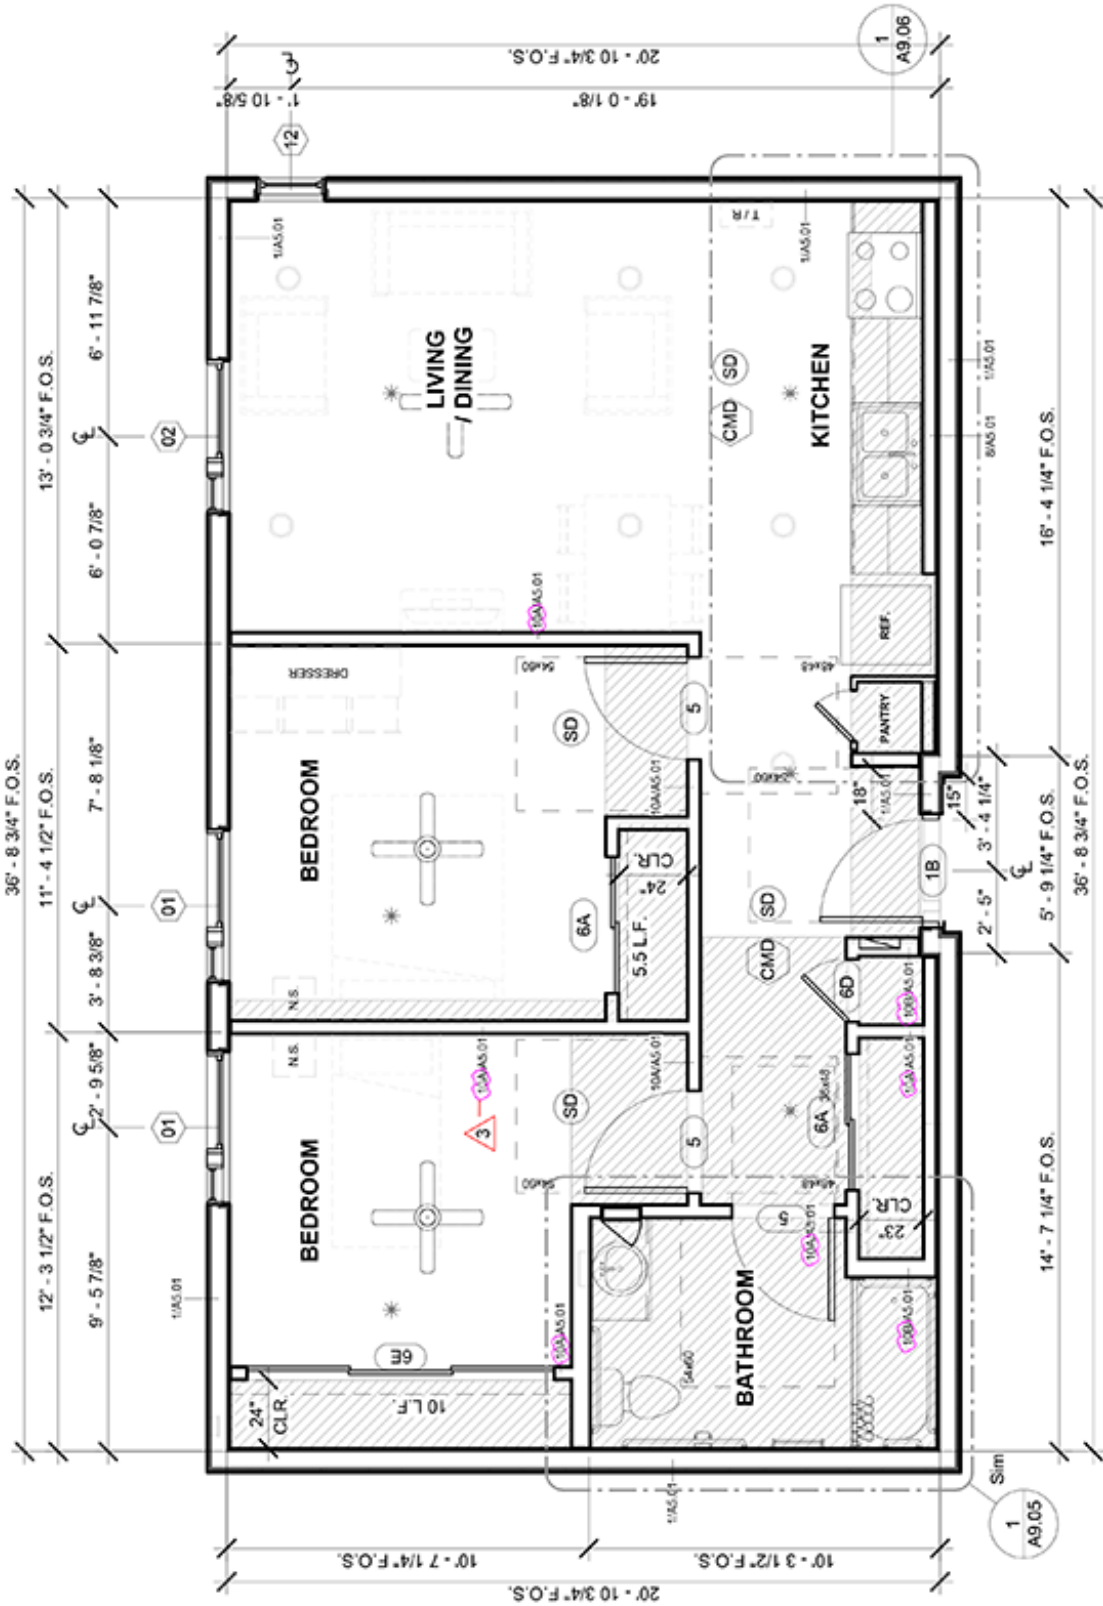

4 STUDIO - TYPE A
 1/4" = 1'-0"

447 SF
 ADAPTABLE PER PLAN

5 STUDIO - TYPE B

1/4" = 1'-0"

428 SF
MOBILITY & ADAPTABLE PER PLAN

6 STUDIO - TYPE C

1/4" = 1'-0"

408 SF
MOBILITY & ADAPTABLE PER PLAN

1 THREE BEDROOM - TYPE A
 1/4" = 1'-0"

1,002 SF
 MOBILITY & ADAPTABLE PER PLAN

2 TWO BEDROOM - TYPE A
 1/4" = 1'-0"

753 SF
 MOBILITY & ADAPTABLE PER PLAN

4 TWO BEDROOM - TYPE B

1/4" = 1'-0"

753 SF
ADAPTABLE PER PLAN